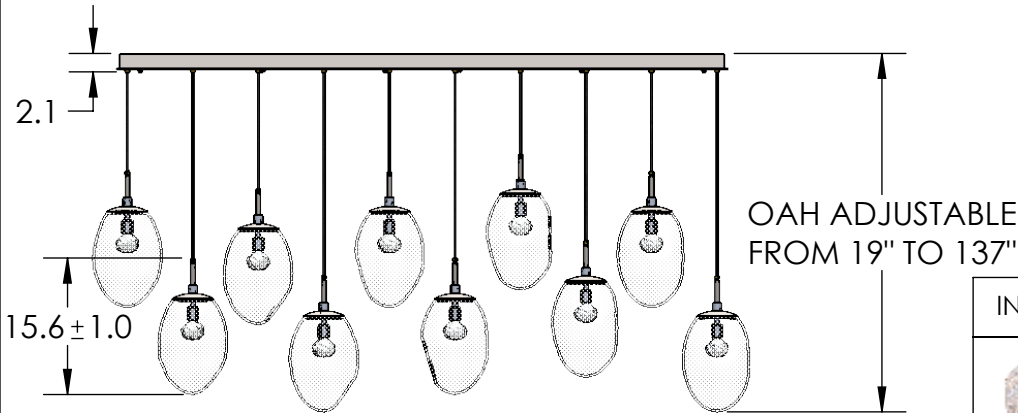

Collection: METEO (NEBULA)

Product #: PLB0067-10

INNER GLASS DIFFUSER OPTIONS QTY: 10

Floret
HAND-FORMED GLASS

Geo
CAST GLASS

Zircon
CAST GLASS

HANDBLOWN GLASS DIMENSIONS
MAY VARY ± 1"

QTY: 10

2/13/2020 (A)

All dimensions are shown in inches unless otherwise stated.
Visit hammertonstudio.com for product options.

Mounting Packet: R	Weight (lbs.): 115	Electrical Type: LED	CCT: 2700 K
UL Location: DRY	Elec. Qty: 10	Wattage: 52	Voltage: 120
Finish: SEE WEBSITE FOR OPTIONS	Source Lumens:	Ambient: 3400	Down: 0
Top Diffuser: N/A	Dimmable:	Forward/Reverse Phase To 1%	
Bottom Diffuser: CLOSED GLASS	CRI: 93+	Power Factor: >0.9	

All fixtures created by Hammerton are handcrafted by artisans. Dimensions may vary up to 7/8".

© Copyright 2020. All rights in design, detail or invention of this drawing are reserved as the property of Hammerton. Any imitation or adaptation without written consent is strictly prohibited.