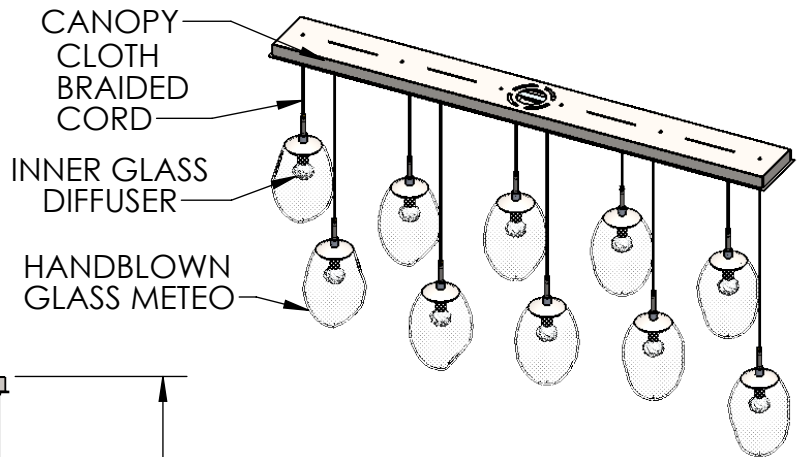

Collection: METEO (NEBULA)

Product #: PLB0067-10

INNER GLASS DIFFUSER OPTIONS QTY: 10

Floret
HAND-FORMED GLASS

Geo
CAST GLASS

Zircon
CAST GLASS

HANDBLOWN GLASS DIMENSIONS
MAY VARY ± 1"

QTY: 10

2/13/2020 (A)

All dimensions are shown in inches unless otherwise stated.
Visit hammertonstudio.com for product options.

Mounting Packet: R	Weight (lbs.): 115	Electrical Type: LED	CCT: 2700 K
UL Location: DRY	Elec. Qty: 10	Wattage: 52	Voltage: 120
Finish: SEE WEBSITE FOR OPTIONS	Source Lumens:	Ambient: 3400	Down: 0
Top Diffuser: N/A	Dimmable:	Forward/Reverse Phase To 1%	
Bottom Diffuser: CLOSED GLASS	CRI: 93+	Power Factor: >0.9	

All fixtures created by Hammerton are handcrafted by artisans. Dimensions may vary up to 7/8".

© Copyright 2020. All rights in design, detail or invention of this drawing are reserved as the property of Hammerton. Any imitation or adaptation without written consent is strictly prohibited.