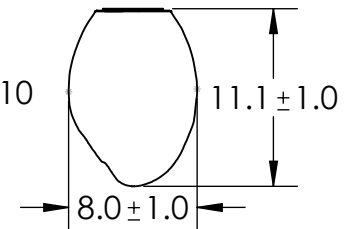

2/13/2020 (A)

All dimensions are shown in inches unless otherwise stated.
Visit hammertonstudio.com for product options.

Mounting Packet: R	Weight (lbs.): 115	Electrical Type: LED	CCT: 2700 K
UL Location: DRY	Elec. Qty: 10	Wattage: 52	Voltage: 120
Finish: SEE WEBSITE FOR OPTIONS	Source Lumens:	Ambient: 3400	Down: 0
Top Diffuser: N/A	Dimmable:	Forward/Reverse Phase To 1%	
Bottom Diffuser: CLOSED GLASS	CRI: 93+	Power Factor: >0.9	

All fixtures created by Hammerton are handcrafted by artisans. Dimensions may vary up to 7/8".

© Copyright 2020. All rights in design, detail or invention of this drawing are reserved as the property of Hammerton. Any imitation or adaptation without written consent is strictly prohibited.