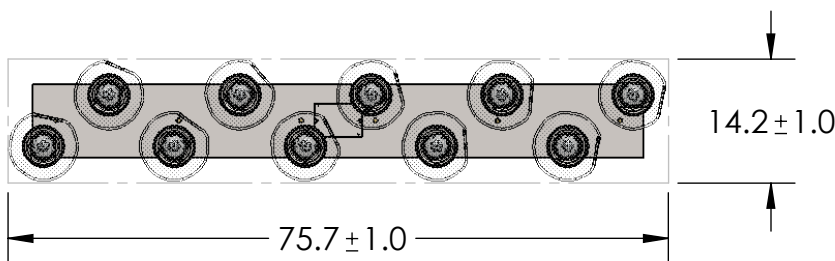

Collection: METEO (NEBULA)

Product #: PLB0067-10

INNER GLASS DIFFUSER OPTIONS QTY: 10

Floret
HAND-FORMED GLASS

Geo
CAST GLASS

Zircon
CAST GLASS

HANDBLOWN GLASS DIMENSIONS
MAY VARY ± 1"

QTY: 10

2/13/2020 (A)

All dimensions are shown in inches unless otherwise stated.
Visit hammertonstudio.com for product options.

Mounting Packet: R	Weight (lbs.): 115	Electrical Type: LED	CCT: 2700 K
UL Location: DRY	Elec. Qty: 10	Wattage: 52	Voltage: 120
Finish: SEE WEBSITE FOR OPTIONS	Source Lumens:	Ambient: 3400	Down: 0
Top Diffuser: N/A	Dimmable:	Forward/Reverse Phase To 1%	
Bottom Diffuser: CLOSED GLASS	CRI: 93+	Power Factor: >0.9	

All fixtures created by Hammerton are handcrafted by artisans. Dimensions may vary up to 7/8".

© Copyright 2020. All rights in design, detail or invention of this drawing are reserved as the property of Hammerton. Any imitation or adaptation without written consent is strictly prohibited.