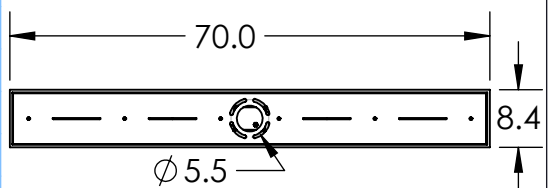

All dimensions are shown in inches unless otherwise stated.
Visit hammertonstudio.com for product options.

Mounting Packet: R	Weight (lbs.): 115	Electrical Type: LED	CCT: 2700 K
UL Location: DRY	Elec. Qty: 10	Wattage: 52	Voltage: 120
Finish: SEE WEBSITE FOR OPTIONS	Source Lumens:	Ambient: 3400	Down: 0
Top Diffuser: N/A	Dimmable:	Forward/Reverse Phase To 1%	
Bottom Diffuser: CLOSED GLASS	CRI: 93+	Power Factor: >0.9	

All fixtures created by Hammerton are handcrafted by artisans. Dimensions may vary up to 7/8".

© Copyright 2020. All rights in design, detail or invention of this drawing are reserved as the property of Hammerton. Any imitation or adaptation without written consent is strictly prohibited.

Hammerton Inc. 217 Wright Brothers Dr. Salt Lake City, UT 84116 (801)973-8095

Canopy Mounting Detail