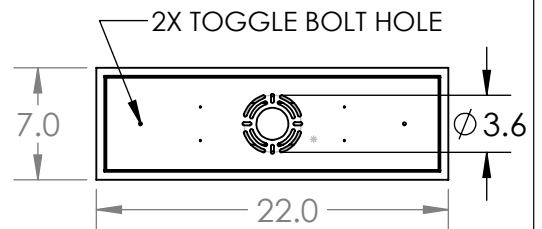

Collection: PARALLEL

Product #: PLB0042-R2

STAINLESS STEEL CABLE

ARTISAN KILN GLASS

DOWNLIGHTS

ARTISAN KILN GLASS

All dimensions are shown in inches unless otherwise stated. Visit [hammertonstudio.com](http://hammertonstudio.com) for product options.

9/23/2019 (A)

Mounting Packet: X	Weight(lbs.): 60	Electrical Type: LED	CCT: 2700 K
UL Location: DRY	Elec. Qty: 18	Wattage: 42	Voltage: 120
Finish: SEE WEB SITE FOR OPTIONS	Source Lumens: Ambient:1560	Down: 1500	
Top Diffuser: CLOSED METAL	Dimmable: Forward/Reverse Phase To 1%		
Bottom Diffuser: FROSTED ACRYLIC	CRI: 93+	Power Factor: >0.9	

Canopy Mounting Detail

MOUNTS TO BUILDING STRUCTURE

All fixtures created by Hammerton are handcrafted by artisans. Dimensions may vary up to 7/8".  
 © Copyright 2019. All rights in design, detail or invention of this drawing are reserved as the property of Hammerton. Any imitation or adaptation without written consent is strictly prohibited.