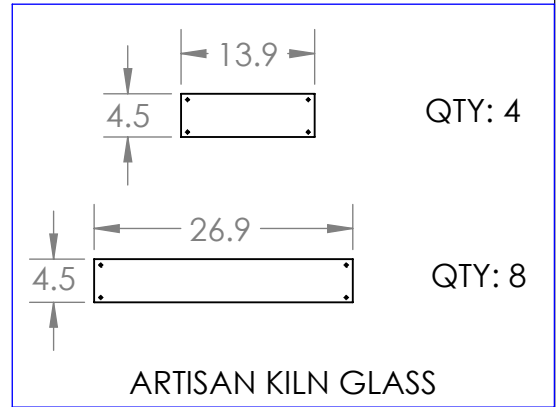

Collection: PARALLEL

Product #: PLB0042-R2

STAINLESS STEEL CABLE

ARTISAN KILN GLASS

DOWNLIGHTS

ARTISAN KILN GLASS

All dimensions are shown in inches unless otherwise stated. Visit [hammertonstudio.com](http://hammertonstudio.com) for product options.

9/23/2019 (A)

Mounting Packet: X	Weight(lbs.): 60	Electrical Type: LED	CCT: 2700 K
UL Location: DRY	Elec. Qty: 18	Wattage: 42	Voltage: 120
Finish: SEE WEB SITE FOR OPTIONS	Source Lumens: Ambient:1560	Down: 1500	
Top Diffuser: CLOSED METAL	Dimmable: Forward/Reverse Phase To 1%		
Bottom Diffuser: FROSTED ACRYLIC	CRI: 93+	Power Factor: >0.9	

Canopy Mounting Detail

MOUNTS TO BUILDING STRUCTURE

All fixtures created by Hammerton are handcrafted by artisans. Dimensions may vary up to 7/8".  
 © Copyright 2019. All rights in design, detail or invention of this drawing are reserved as the property of Hammerton. Any imitation or adaptation without written consent is strictly prohibited.