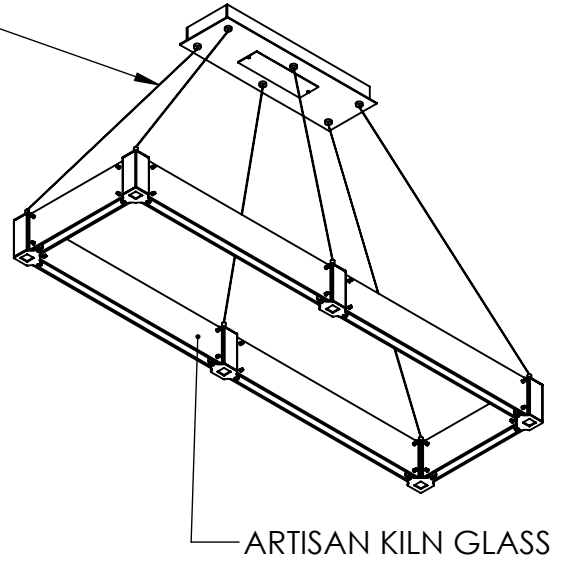

Collection: PARALLEL

Product #: PLB0042-R2

STAINLESS STEEL CABLE

ARTISAN KILN GLASS

DOWNLIGHTS

ARTISAN KILN GLASS

All dimensions are shown in inches unless otherwise stated. Visit [hammertonstudio.com](http://hammertonstudio.com) for product options.

9/23/2019 (A)

Mounting Packet: X	Weight(lbs.): 60	Electrical Type: LED	CCT: 2700 K
UL Location: DRY	Elec. Qty: 18	Wattage: 42	Voltage: 120
Finish: SEE WEB SITE FOR OPTIONS	Source Lumens: Ambient:1560	Down: 1500	
Top Diffuser: CLOSED METAL	Dimmable: Forward/Reverse Phase To 1%		
Bottom Diffuser: FROSTED ACRYLIC	CRI: 93+	Power Factor: >0.9	

Canopy Mounting Detail

MOUNTS TO BUILDING STRUCTURE

All fixtures created by Hammerton are handcrafted by artisans. Dimensions may vary up to 7/8".  
 © Copyright 2019. All rights in design, detail or invention of this drawing are reserved as the property of Hammerton. Any imitation or adaptation without written consent is strictly prohibited.