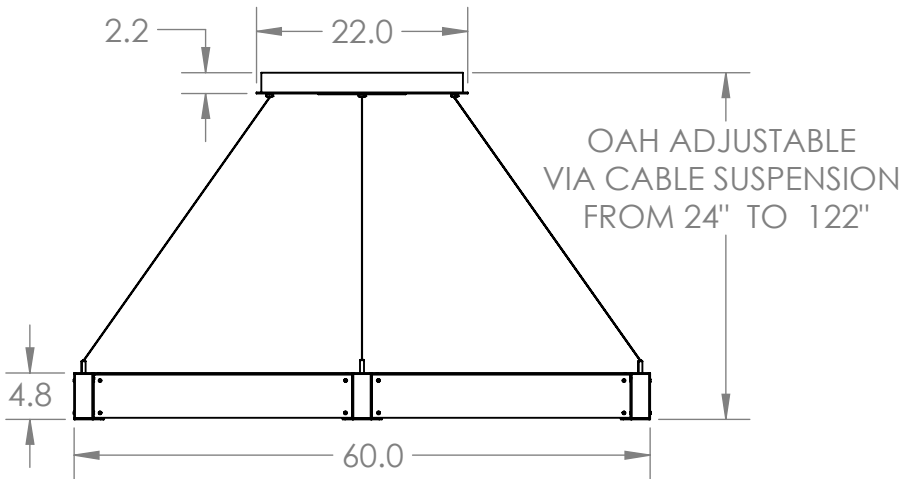

Collection: PARALLEL

Product #: PLB0042-R2

STAINLESS STEEL CABLE

ARTISAN KILN GLASS

DOWNLIGHTS

ARTISAN KILN GLASS

All dimensions are shown in inches unless otherwise stated. Visit [hammertonstudio.com](http://hammertonstudio.com) for product options.

9/23/2019 (A)

Mounting Packet: X	Weight(lbs.): 60	Electrical Type: LED	CCT: 2700 K
UL Location: DRY	Elec. Qty: 18	Wattage: 42	Voltage: 120
Finish: SEE WEB SITE FOR OPTIONS	Source Lumens: Ambient:1560	Down: 1500	
Top Diffuser: CLOSED METAL	Dimmable: Forward/Reverse Phase To 1%		
Bottom Diffuser: FROSTED ACRYLIC	CRI: 93+	Power Factor: >0.9	

Canopy Mounting Detail

MOUNTS TO BUILDING STRUCTURE

All fixtures created by Hammerton are handcrafted by artisans. Dimensions may vary up to 7/8".  
 © Copyright 2019. All rights in design, detail or invention of this drawing are reserved as the property of Hammerton. Any imitation or adaptation without written consent is strictly prohibited.