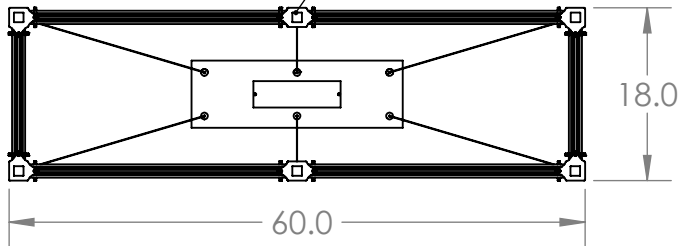

Collection: PARALLEL

Product #: PLB0042-R2

STAINLESS STEEL CABLE

ARTISAN KILN GLASS

DOWNLIGHTS

ARTISAN KILN GLASS

All dimensions are shown in inches unless otherwise stated. Visit [hammertonstudio.com](http://hammertonstudio.com) for product options.

9/23/2019 (A)

Mounting Packet: X	Weight(lbs.): 60	Electrical Type: LED	CCT: 2700 K
UL Location: DRY	Elec. Qty: 18	Wattage: 42	Voltage: 120
Finish: SEE WEB SITE FOR OPTIONS	Source Lumens: Ambient:1560	Down: 1500	
Top Diffuser: CLOSED METAL	Dimmable: Forward/Reverse Phase To 1%		
Bottom Diffuser: FROSTED ACRYLIC	CRI: 93+	Power Factor: >0.9	

Canopy Mounting Detail

MOUNTS TO BUILDING STRUCTURE

All fixtures created by Hammerton are handcrafted by artisans. Dimensions may vary up to 7/8".  
 © Copyright 2019. All rights in design, detail or invention of this drawing are reserved as the property of Hammerton. Any imitation or adaptation without written consent is strictly prohibited.