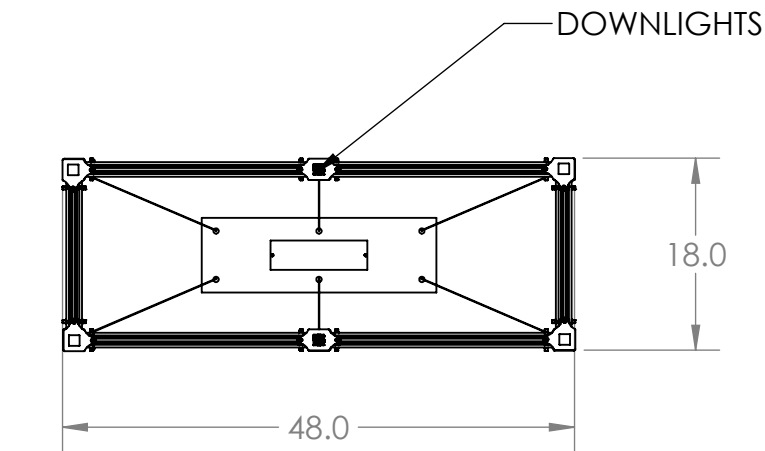

Collection: PARALLEL

Product #: PLB0042-R1

All dimensions are shown in inches unless otherwise stated. Visit [hammertonstudio.com](http://hammertonstudio.com) for product options.

9/23/2019 (A)

Mounting Packet: X	Weight(lbs.): 55	Electrical Type: LED	CCT: 2700 K
UL Location: DRY	Elec. Qty: 18	Wattage: 42	Voltage: 120
Finish: SEE WEB SITE FOR OPTIONS	Source Lumens: Ambient:1560	Down: 1500	
Top Diffuser: CLOSED METAL	Dimmable: Forward/Reverse Phase To 1%		
Bottom Diffuser: FROSTED ACRYLIC	CRI: 93+	Power Factor: >0.9	

### Canopy Mounting Detail

All fixtures created by Hammerton are handcrafted by artisans. Dimensions may vary up to 7/8".

© Copyright 2019. All rights in design, detail or invention of this drawing are reserved as the property of Hammerton. Any imitation or adaptation without written consent is strictly prohibited.