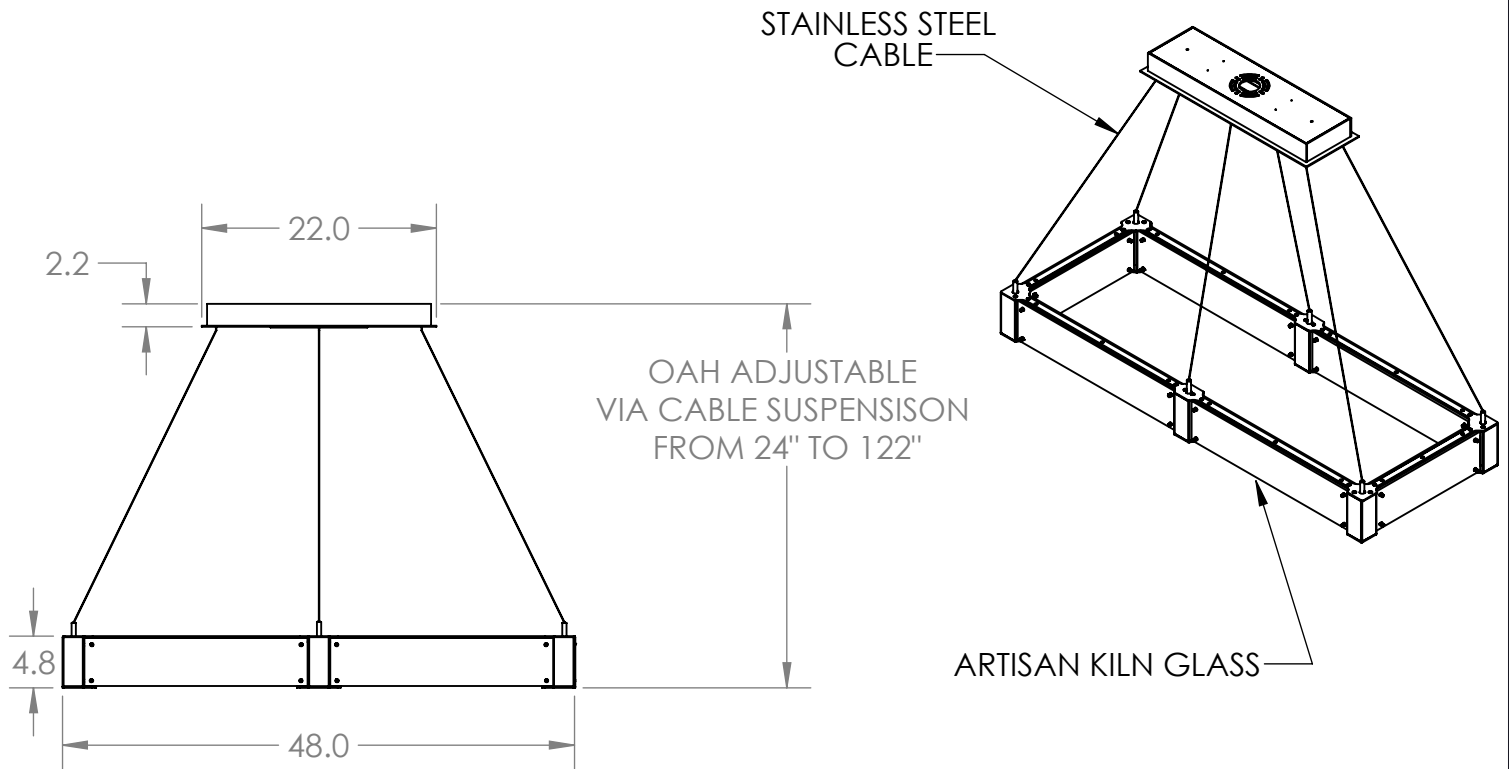

Collection: PARALLEL

Product #: PLB0042-R1

All dimensions are shown in inches unless otherwise stated. Visit [hammertonstudio.com](http://hammertonstudio.com) for product options.

9/23/2019 (A)

Mounting Packet: X	Weight(lbs.): 55	Electrical Type: LED	CCT: 2700 K
UL Location: DRY	Elec. Qty: 18	Wattage: 42	Voltage: 120
Finish: SEE WEB SITE FOR OPTIONS	Source Lumens: Ambient:1560	Down: 1500	
Top Diffuser: CLOSED METAL	Dimmable: Forward/Reverse Phase To 1%		
Bottom Diffuser: FROSTED ACRYLIC	CRI: 93+	Power Factor: >0.9	

### Canopy Mounting Detail

All fixtures created by Hammerton are handcrafted by artisans. Dimensions may vary up to 7/8".

© Copyright 2019. All rights in design, detail or invention of this drawing are reserved as the property of Hammerton. Any imitation or adaptation without written consent is strictly prohibited.