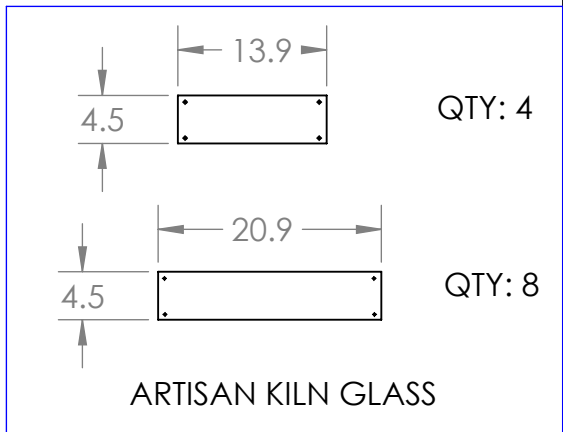

Collection: PARALLEL

Product #: PLB0042-R1

All dimensions are shown in inches unless otherwise stated. Visit [hammertonstudio.com](http://hammertonstudio.com) for product options.

9/23/2019 (A)

Mounting Packet: X	Weight(lbs.): 55	Electrical Type: LED	CCT: 2700 K
UL Location: DRY	Elec. Qty: 18	Wattage: 42	Voltage: 120
Finish: SEE WEB SITE FOR OPTIONS	Source Lumens: Ambient:1560	Down: 1500	
Top Diffuser: CLOSED METAL	Dimmable: Forward/Reverse Phase To 1%		
Bottom Diffuser: FROSTED ACRYLIC	CRI: 93+	Power Factor: >0.9	

### Canopy Mounting Detail

All fixtures created by Hammerton are handcrafted by artisans. Dimensions may vary up to 7/8".

© Copyright 2019. All rights in design, detail or invention of this drawing are reserved as the property of Hammerton. Any imitation or adaptation without written consent is strictly prohibited.