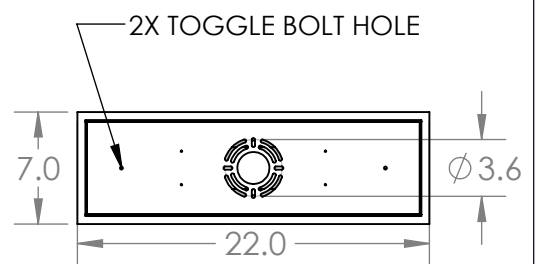

Collection: PARALLEL

Product #: PLB0042-R1

All dimensions are shown in inches unless otherwise stated. Visit [hammertonstudio.com](http://hammertonstudio.com) for product options.

9/23/2019 (A)

Mounting Packet: X	Weight(lbs.): 55	Electrical Type: LED	CCT: 2700 K
UL Location: DRY	Elec. Qty: 18	Wattage: 42	Voltage: 120
Finish: SEE WEB SITE FOR OPTIONS	Source Lumens: Ambient:1560	Down: 1500	
Top Diffuser: CLOSED METAL	Dimmable: Forward/Reverse Phase To 1%		
Bottom Diffuser: FROSTED ACRYLIC	CRI: 93+	Power Factor: >0.9	

### Canopy Mounting Detail

All fixtures created by Hammerton are handcrafted by artisans. Dimensions may vary up to 7/8".

© Copyright 2019. All rights in design, detail or invention of this drawing are reserved as the property of Hammerton. Any imitation or adaptation without written consent is strictly prohibited.