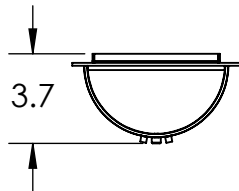

Collection: OUTDOOR

Product #: ODB0054-26

**\*\*FOR BEST RESULTS USE A 10°-20° DIRECTIONAL BULB\*\***

*Bulbs Not Included*

Visit [hammertonstudio.com](http://hammertonstudio.com) for product options and specifications.

12/7/2017 (A)

Mounting Packet: U	Electrical Type: HALOGEN/LED RETRO
Approximate lbs.: 10	Bulb Qty: 1 Bulb Type: MR16
Finish: SEE WEB SITE FOR OPTIONS	Wattage: 35 Voltage: 120
Top Diffuser: CLOSED METAL	Socket Type: GU10
Bottom Diffuser: OPEN	UL Location: WET

### Mounting Detail

All fixtures created by Hammerton are handcrafted by artisans. Dimensions may vary up to 7/8".

© Copyright 2017. All rights in design, detail or invention of this drawing are reserved as the property of Hammerton. Any imitation or adaptation without written consent is strictly prohibited.