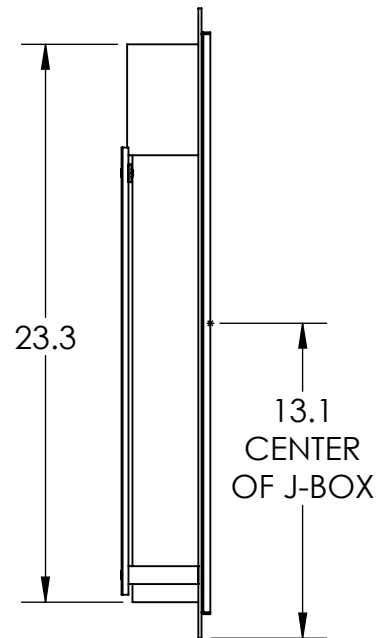

Collection: OUTDOOR

Product #: ODB0054-26

**\*\*FOR BEST RESULTS USE A 10°-20° DIRECTIONAL BULB\*\***

*Bulbs Not Included*

Visit [hammertonstudio.com](http://hammertonstudio.com) for product options and specifications.

12/7/2017 (A)

Mounting Packet: U	Electrical Type: HALOGEN/LED RETRO
Approximate lbs.: 10	Bulb Qty: 1 Bulb Type: MR16
Finish: SEE WEB SITE FOR OPTIONS	Wattage: 35 Voltage: 120
Top Diffuser: CLOSED METAL	Socket Type: GU10
Bottom Diffuser: OPEN	UL Location: WET

### Mounting Detail

All fixtures created by Hammerton are handcrafted by artisans. Dimensions may vary up to 7/8".

© Copyright 2017. All rights in design, detail or invention of this drawing are reserved as the property of Hammerton. Any imitation or adaptation without written consent is strictly prohibited.