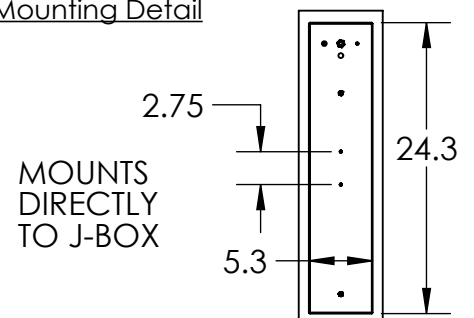

Collection: OUTDOOR

Product #: ODB0054-26

**\*\*FOR BEST RESULTS USE A 10°-20° DIRECTIONAL BULB\*\***

*Bulbs Not Included*

Visit [hammertonstudio.com](http://hammertonstudio.com) for product options and specifications.

12/7/2017 (A)

Mounting Packet: U	Electrical Type: HALOGEN/LED RETRO
Approximate lbs.: 10	Bulb Qty: 1 Bulb Type: MR16
Finish: SEE WEB SITE FOR OPTIONS	Wattage: 35 Voltage: 120
Top Diffuser: CLOSED METAL	Socket Type: GU10
Bottom Diffuser: OPEN	UL Location: WET

### Mounting Detail

All fixtures created by Hammerton are handcrafted by artisans. Dimensions may vary up to 7/8".

© Copyright 2017. All rights in design, detail or invention of this drawing are reserved as the property of Hammerton. Any imitation or adaptation without written consent is strictly prohibited.