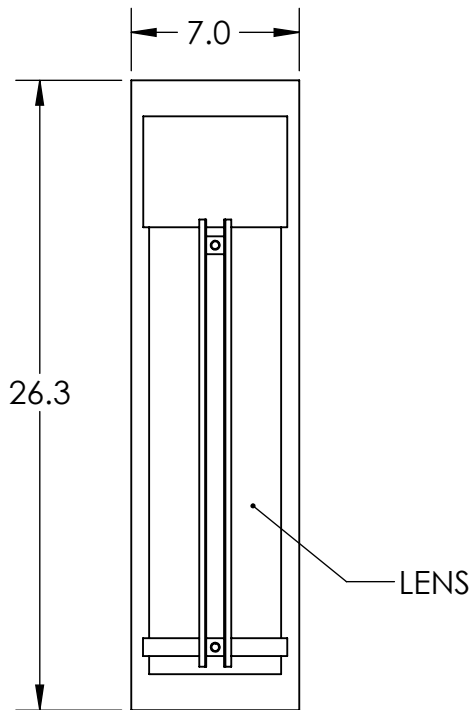

Collection: OUTDOOR

Product #: ODB0054-26

**\*\*FOR BEST RESULTS USE A 10°-20° DIRECTIONAL BULB\*\***

*Bulbs Not Included*

Visit [hammertonstudio.com](http://hammertonstudio.com) for product options and specifications.

12/7/2017 (A)

Mounting Packet: U	Electrical Type: HALOGEN/LED RETRO
Approximate lbs.: 10	Bulb Qty: 1 Bulb Type: MR16
Finish: SEE WEB SITE FOR OPTIONS	Wattage: 35 Voltage: 120
Top Diffuser: CLOSED METAL	Socket Type: GU10
Bottom Diffuser: OPEN	UL Location: WET

### Mounting Detail

All fixtures created by Hammerton are handcrafted by artisans. Dimensions may vary up to 7/8".

© Copyright 2017. All rights in design, detail or invention of this drawing are reserved as the property of Hammerton. Any imitation or adaptation without written consent is strictly prohibited.