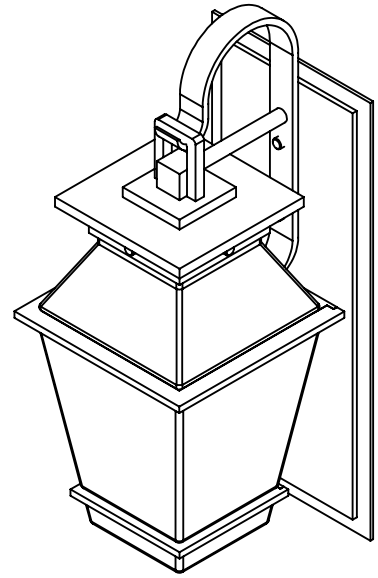

Collection: OUTDOOR

Product #: ODB0043-AF

Bulbs Not Included

Visit hammertonstudio.com for product options and specifications.

12/12/2017 (A)

Mounting Packet: U	Electrical Type: INCANDESCENT
Approximate lbs.: 15	Bulb Qty: 1 Bulb Type: A
Finish: SEE WEB SITE FOR OPTIONS	Wattage: 75 Voltage: 120
Top Diffuser: CLOSED	Socket Type: MEDIUM, E26
Bottom Diffuser: CLOSED	UL Location: WET

Mounting Detail

MOUNTS DIRECTLY TO J-BOX

All fixtures created by Hammerton are handcrafted by artisans. Dimensions may vary up to 7/8".

© Copyright 2018. All rights in design, detail or invention of this drawing are reserved as the property of Hammerton. Any imitation or adaptation without written consent is strictly prohibited.