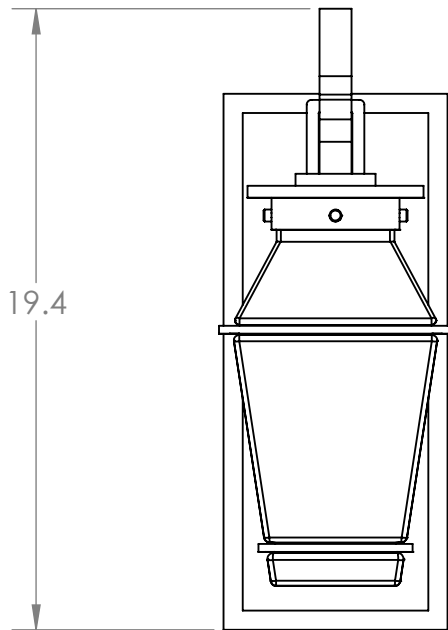

Collection: OUTDOOR

Product #: ODB0043-AF

Bulbs Not Included

Visit hammertonstudio.com for product options and specifications.

12/12/2017 (A)

Mounting Packet: U	Electrical Type: INCANDESCENT
Approximate lbs.: 15	Bulb Qty: 1 Bulb Type: A
Finish: SEE WEB SITE FOR OPTIONS	Wattage: 75 Voltage: 120
Top Diffuser: CLOSED	Socket Type: MEDIUM, E26
Bottom Diffuser: CLOSED	UL Location: WET

Mounting Detail

MOUNTS DIRECTLY TO J-BOX

All fixtures created by Hammerton are handcrafted by artisans. Dimensions may vary up to 7/8".

© Copyright 2018. All rights in design, detail or invention of this drawing are reserved as the property of Hammerton. Any imitation or adaptation without written consent is strictly prohibited.