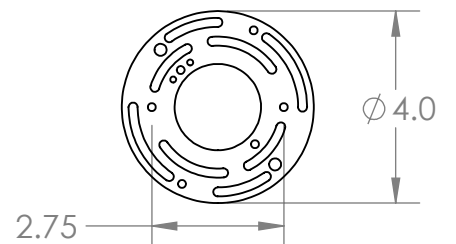

Collection: OUTDOOR

Product #: ODB0043-AF

Bulbs Not Included

Visit hammertonstudio.com for product options and specifications.

12/12/2017 (A)

Mounting Packet: U	Electrical Type: INCANDESCENT
Approximate lbs.: 15	Bulb Qty: 1 Bulb Type: A
Finish: SEE WEB SITE FOR OPTIONS	Wattage: 75 Voltage: 120
Top Diffuser: CLOSED	Socket Type: MEDIUM, E26
Bottom Diffuser: CLOSED	UL Location: WET

Mounting Detail

MOUNTS DIRECTLY TO J-BOX

All fixtures created by Hammerton are handcrafted by artisans. Dimensions may vary up to 7/8".

© Copyright 2018. All rights in design, detail or invention of this drawing are reserved as the property of Hammerton. Any imitation or adaptation without written consent is strictly prohibited.