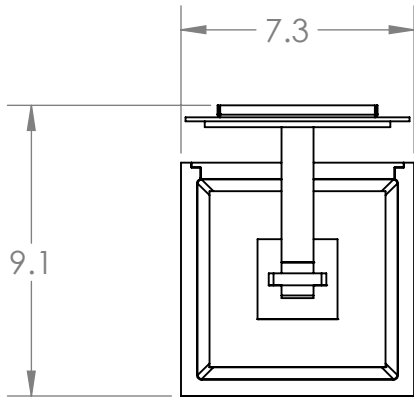

Collection: OUTDOOR

Product #: ODB0043-AF

Bulbs Not Included

Visit hammertonstudio.com for product options and specifications.

12/12/2017 (A)

Mounting Packet: U	Electrical Type: INCANDESCENT
Approximate lbs.: 15	Bulb Qty: 1 Bulb Type: A
Finish: SEE WEB SITE FOR OPTIONS	Wattage: 75 Voltage: 120
Top Diffuser: CLOSED	Socket Type: MEDIUM, E26
Bottom Diffuser: CLOSED	UL Location: WET

Mounting Detail

MOUNTS DIRECTLY TO J-BOX

All fixtures created by Hammerton are handcrafted by artisans. Dimensions may vary up to 7/8".

© Copyright 2018. All rights in design, detail or invention of this drawing are reserved as the property of Hammerton. Any imitation or adaptation without written consent is strictly prohibited.