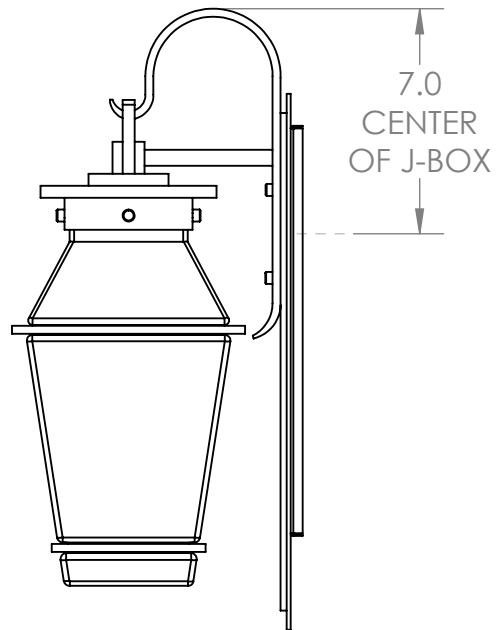

Collection: OUTDOOR

Product #: ODB0043-AF

Bulbs Not Included

Visit hammertonstudio.com for product options and specifications.

12/12/2017 (A)

Mounting Packet: U	Electrical Type: INCANDESCENT
Approximate lbs.: 15	Bulb Qty: 1 Bulb Type: A
Finish: SEE WEB SITE FOR OPTIONS	Wattage: 75 Voltage: 120
Top Diffuser: CLOSED	Socket Type: MEDIUM, E26
Bottom Diffuser: CLOSED	UL Location: WET

Mounting Detail

MOUNTS DIRECTLY TO J-BOX

All fixtures created by Hammerton are handcrafted by artisans. Dimensions may vary up to 7/8".

© Copyright 2018. All rights in design, detail or invention of this drawing are reserved as the property of Hammerton. Any imitation or adaptation without written consent is strictly prohibited.