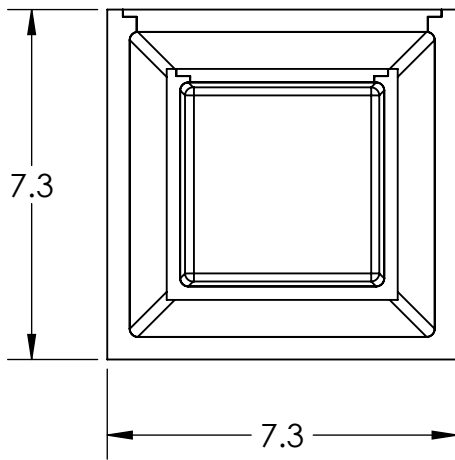

Collection: OUTDOOR

Product #: ODB0043-0Y

Bulbs Not Included

Visit hammertonstudio.com for product options and specifications.

6/2/2017 (A)

Mounting Packet: Q	Electrical Type: INCANDESCENT
Approximate lbs.: 7	Bulb Qty: 1 Bulb Type: A
Finish: SEE WEB SITE FOR OPTIONS	Wattage: 75 Voltage: 120
Top Diffuser: CLOSED GLASS	Socket Type: MEDIUM, E26
Bottom Diffuser: CLOSED	UL Location: WET

Mounting Detail

MOUNTS TO 3" DIA POST

All fixtures created by Hammerton are handcrafted by artisans. Dimensions may vary up to 7/8".

© Copyright 2016. All rights in design, detail or invention of this drawing are reserved as the property of Hammerton. Any imitation or adaptation without written consent is strictly prohibited.