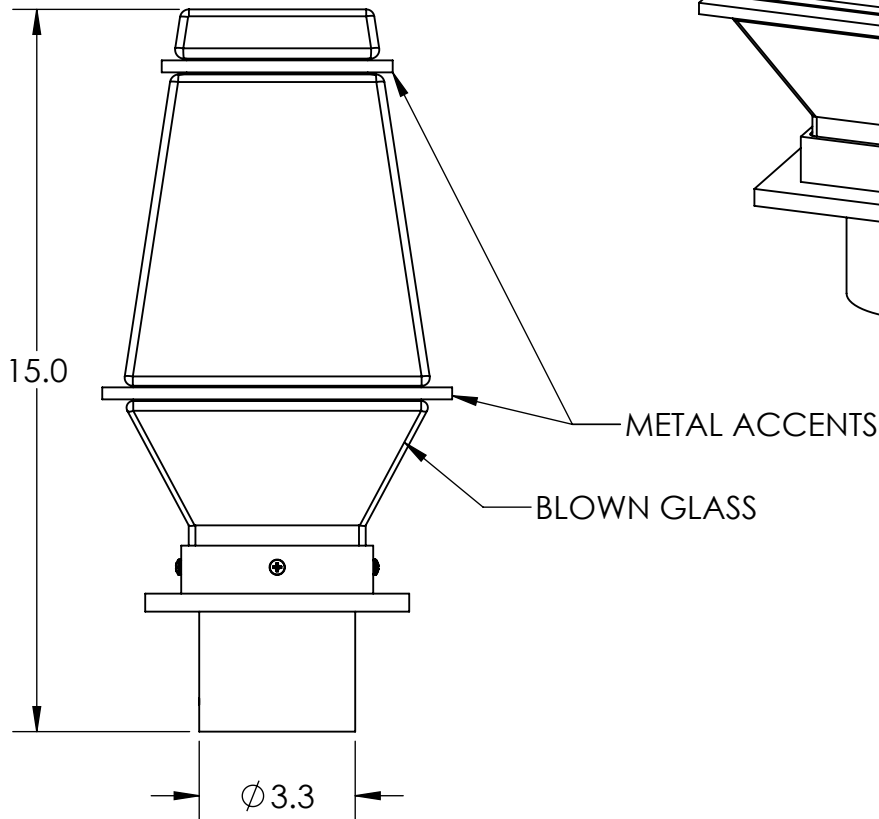

Collection: OUTDOOR

Product #: ODB0043-0Y

Bulbs Not Included

Visit hammertonstudio.com for product options and specifications.

6/2/2017 (A)

Mounting Packet: Q	Electrical Type: INCANDESCENT
Approximate lbs.: 7	Bulb Qty: 1 Bulb Type: A
Finish: SEE WEB SITE FOR OPTIONS	Wattage: 75 Voltage: 120
Top Diffuser: CLOSED GLASS	Socket Type: MEDIUM, E26
Bottom Diffuser: CLOSED	UL Location: WET

Mounting Detail

MOUNTS TO 3" DIA POST

All fixtures created by Hammerton are handcrafted by artisans. Dimensions may vary up to 7/8".

© Copyright 2016. All rights in design, detail or invention of this drawing are reserved as the property of Hammerton. Any imitation or adaptation without written consent is strictly prohibited.