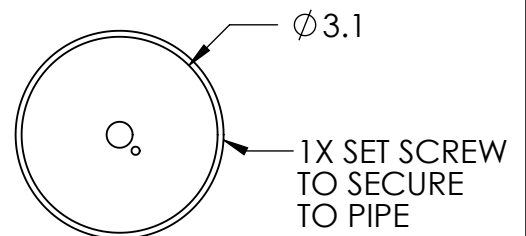

Collection: OUTDOOR

Product #: ODB0043-0Y

Bulbs Not Included

Visit hammertonstudio.com for product options and specifications.

6/2/2017 (A)

Mounting Packet: Q	Electrical Type: INCANDESCENT
Approximate lbs.: 7	Bulb Qty: 1 Bulb Type: A
Finish: SEE WEB SITE FOR OPTIONS	Wattage: 75 Voltage: 120
Top Diffuser: CLOSED GLASS	Socket Type: MEDIUM, E26
Bottom Diffuser: CLOSED	UL Location: WET

Mounting Detail

MOUNTS TO 3" DIA POST

All fixtures created by Hammerton are handcrafted by artisans. Dimensions may vary up to 7/8".

© Copyright 2016. All rights in design, detail or invention of this drawing are reserved as the property of Hammerton. Any imitation or adaptation without written consent is strictly prohibited.