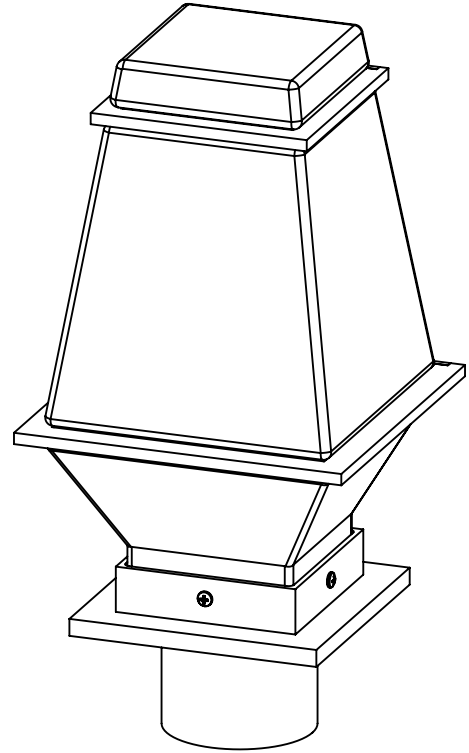

Collection: OUTDOOR

Product #: ODB0043-0Y

Bulbs Not Included

Visit hammertonstudio.com for product options and specifications.

6/2/2017 (A)

Mounting Packet: Q	Electrical Type: INCANDESCENT
Approximate lbs.: 7	Bulb Qty: 1 Bulb Type: A
Finish: SEE WEB SITE FOR OPTIONS	Wattage: 75 Voltage: 120
Top Diffuser: CLOSED GLASS	Socket Type: MEDIUM, E26
Bottom Diffuser: CLOSED	UL Location: WET

Mounting Detail

MOUNTS TO 3" DIA POST

All fixtures created by Hammerton are handcrafted by artisans. Dimensions may vary up to 7/8".

© Copyright 2016. All rights in design, detail or invention of this drawing are reserved as the property of Hammerton. Any imitation or adaptation without written consent is strictly prohibited.