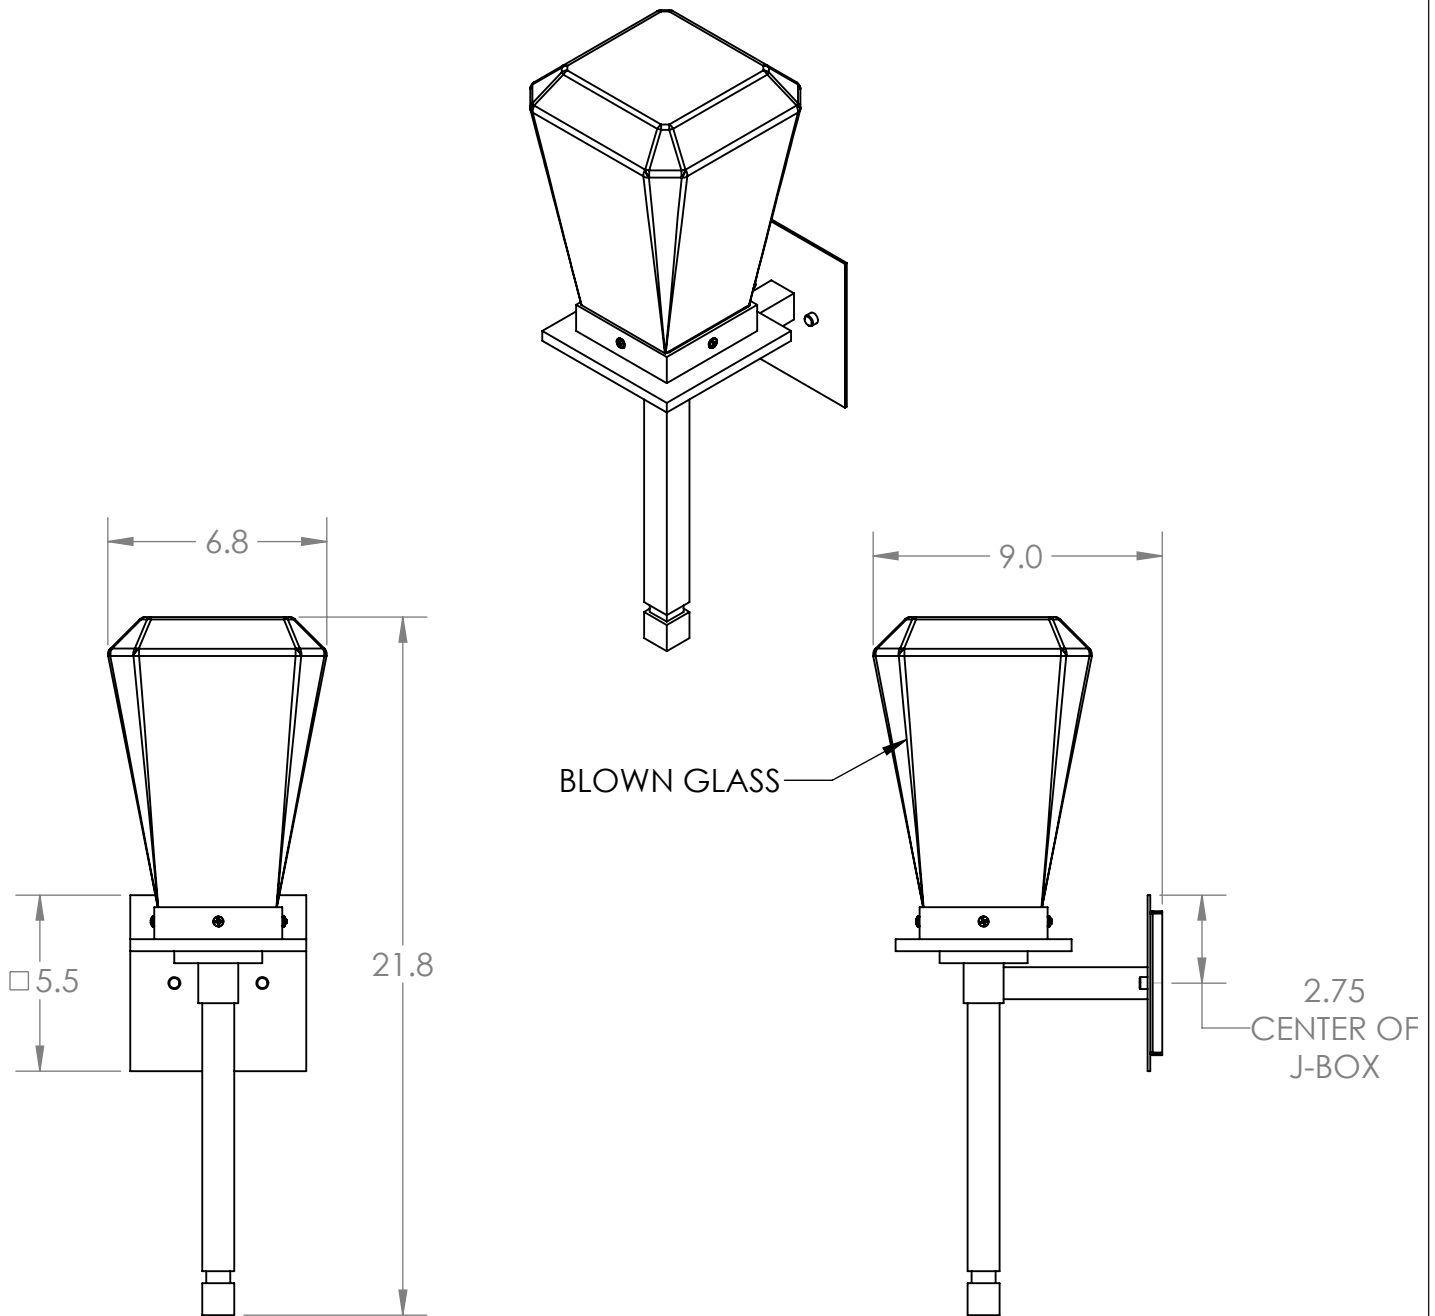

Collection: OUTDOOR

Product #: ODB0043-0B

Bulbs Not Included

Visit hammertonstudio.com for product options and specifications.

2/2/2017 (A)

Mounting Packet: U	Electrical Type: INCANDESCENT
Approximate lbs.: 15	Bulb Qty: 1 Bulb Type: A
Finish: SEE WEB SITE FOR OPTIONS	Wattage: 75 Voltage: 120
Top Diffuser: CLOSED GLASS	Socket Type: MEDIUM, E26
Bottom Diffuser: CLOSED	UL Location: WET

Mounting Detail

MOUNTS DIRECTLY TO J-BOX

All fixtures created by Hammerton are handcrafted by artisans. Dimensions may vary up to 7/8".

© Copyright 2016. All rights in design, detail or invention of this drawing are reserved as the property of Hammerton. Any imitation or adaptation without written consent is strictly prohibited.