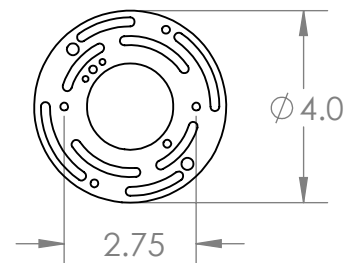

Collection: OUTDOOR

Product #: ODB0043-0B

Bulbs Not Included

Visit hammertonstudio.com for product options and specifications.

2/2/2017 (A)

Mounting Packet: U	Electrical Type: INCANDESCENT
Approximate lbs.: 15	Bulb Qty: 1 Bulb Type: A
Finish: SEE WEB SITE FOR OPTIONS	Wattage: 75 Voltage: 120
Top Diffuser: CLOSED GLASS	Socket Type: MEDIUM, E26
Bottom Diffuser: CLOSED	UL Location: WET

Mounting Detail

MOUNTS DIRECTLY TO J-BOX

All fixtures created by Hammerton are handcrafted by artisans. Dimensions may vary up to 7/8".

© Copyright 2016. All rights in design, detail or invention of this drawing are reserved as the property of Hammerton. Any imitation or adaptation without written consent is strictly prohibited.