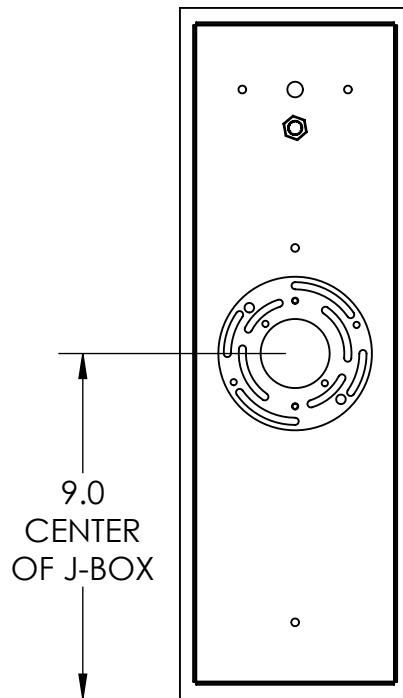

Collection: OUTDOOR

Product #: ODB0027-18

GLASS OUTER LENS

MESH OUTER LENS

ELECTRICAL OPTIONS

Product #	Electrical Type	Bulb Type	Wattage	Socket Type
ODB0027-18-XX-XXX-E2	Incandescent	A19	60	Medium E26
ODB0027-18-XX-XXX-G2	Flourescent	CFL/LED RETRO	13	GU-24

Bulbs Not Included

Visit hammertonstudio.com for product options and specifications.

1/14/2016

(A)

Mounting Packet: U	Electrical Type: SEE TABLE
Approximate lbs.: 10	Bulb Qty: 1 Bulb Type: SEE TABLE
Finish: SEE WEB SITE FOR OPTIONS	Wattage: SEE TABLE Voltage: 120
Top Diffuser: CLOSED METAL	Socket Type: SEE TABLE
Bottom Diffuser: OPEN	UL Location: WET

Mounting Detail

MOUNTS DIRECTLY TO J-BOX

All fixtures created by Hammerton are handcrafted by artisans. Dimensions may vary up to 7/8".

© Copyright 2016. All rights in design, detail or invention of this drawing are reserved as the property of Hammerton. Any imitation or adaptation without written consent is strictly prohibited.