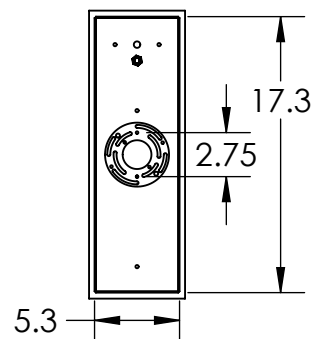

Bulbs Not Included

Visit hammertonstudio.com for product options and specifications.

1/14/2016

(A)

Mounting Packet: U	Electrical Type: SEE TABLE
Approximate lbs.: 10	Bulb Qty: 1 Bulb Type: SEE TABLE
Finish: SEE WEB SITE FOR OPTIONS	Wattage: SEE TABLE Voltage: 120
Top Diffuser: CLOSED METAL	Socket Type: SEE TABLE
Bottom Diffuser: OPEN	UL Location: WET

Mounting Detail

MOUNTS DIRECTLY TO J-BOX

All fixtures created by Hammerton are handcrafted by artisans. Dimensions may vary up to 7/8".

© Copyright 2016. All rights in design, detail or invention of this drawing are reserved as the property of Hammerton. Any imitation or adaptation without written consent is strictly prohibited.