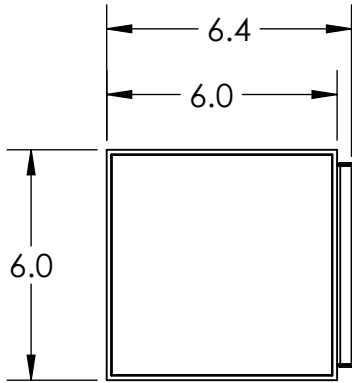

Collection: OUTDOOR

Product #: ODB0027-18

GLASS OUTER LENS