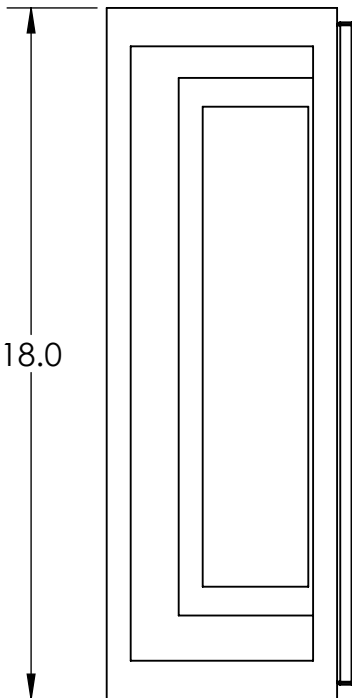

Collection: OUTDOOR

Product #: ODB0027-18

GLASS OUTER LENS

MESH OUTER LENS

ELECTRICAL OPTIONS

Product #	Electrical Type	Bulb Type	Wattage	Socket Type
ODB0027-18-XX-XXX-E2	Incandescent	A19	60	Medium E26
ODB0027-18-XX-XXX-G2	Flourescent	CFL/LED RETRO	13	GU-24

Bulbs Not Included

Visit hammertonstudio.com for product options and specifications.

1/14/2016

(A)

Mounting Packet: U	Electrical Type: SEE TABLE
Approximate lbs.: 10	Bulb Qty: 1 Bulb Type: SEE TABLE
Finish: SEE WEB SITE FOR OPTIONS	Wattage: SEE TABLE Voltage: 120
Top Diffuser: CLOSED METAL	Socket Type: SEE TABLE
Bottom Diffuser: OPEN	UL Location: WET

Mounting Detail

MOUNTS DIRECTLY TO J-BOX

All fixtures created by Hammerton are handcrafted by artisans. Dimensions may vary up to 7/8".

© Copyright 2016. All rights in design, detail or invention of this drawing are reserved as the property of Hammerton. Any imitation or adaptation without written consent is strictly prohibited.