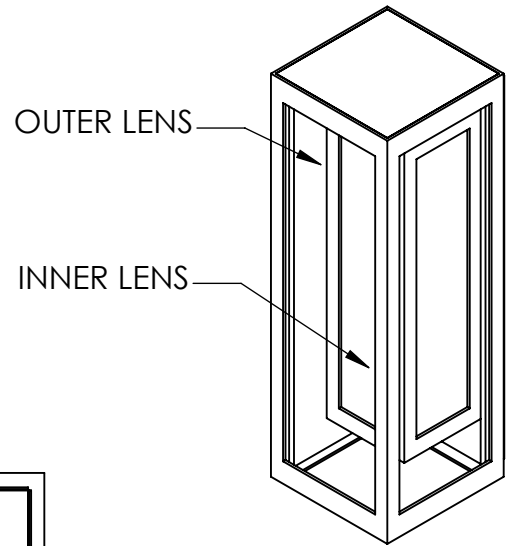

Collection: OUTDOOR

Product #: ODB0027-18

GLASS OUTER LENS

MESH OUTER LENS

ELECTRICAL OPTIONS

Product #	Electrical Type	Bulb Type	Wattage	Socket Type
ODB0027-18-XX-XXX-E2	Incandescent	A19	60	Medium E26
ODB0027-18-XX-XXX-G2	Flourescent	CFL/LED RETRO	13	GU-24

Bulbs Not Included

Visit hammertonstudio.com for product options and specifications.

1/14/2016

(A)

Mounting Packet: U	Electrical Type: SEE TABLE
Approximate lbs.: 10	Bulb Qty: 1 Bulb Type: SEE TABLE
Finish: SEE WEB SITE FOR OPTIONS	Wattage: SEE TABLE Voltage: 120
Top Diffuser: CLOSED METAL	Socket Type: SEE TABLE
Bottom Diffuser: OPEN	UL Location: WET

Mounting Detail

MOUNTS DIRECTLY TO J-BOX

All fixtures created by Hammerton are handcrafted by artisans. Dimensions may vary up to 7/8".

© Copyright 2016. All rights in design, detail or invention of this drawing are reserved as the property of Hammerton. Any imitation or adaptation without written consent is strictly prohibited.