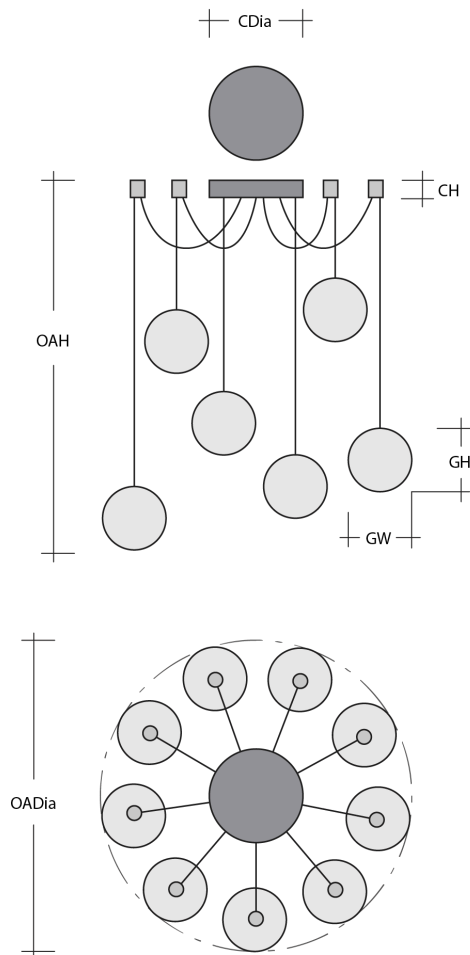

Gaia Round 9pc Swag Multi-Pendant

Product Dimensions *Dimensions may vary up to 7/8"*

Overall Height	OAH	16.5 – 120 in
Overall Diameter	OADia	19.4 – 298.4 in
Canopy Height	CH	2.1 in
Canopy Diameter	CDia	9 in
Notes	Overall max height and diameter dependent on installation	

Glass Dimensions

Large Qty		3
Medium Qty		3
Small Qty		3
Large Glass Height	GH	10 in
Large Glass Width	GW	10.3 in
Medium Glass Height	GH	7.2 in
Medium Glass Width	GW	7.6 in
Small Glass Height	GH	5.5 in
Small Glass Width	GW	6.2 in

Electrical

Bulb/Lamping Qty		9
Bulb/Lamping Type		LED
Wattage		47 watts
Voltage		120 volts
Total Source Lumens		3782 lumens
Dimming Type		TRIAC/ELV
Correlated Color Temp: CCT		2700K or 3000K
Color Rendering Index: CRI		93+
Certification		ETL

Installation & Mounting

Weight: Lbs		43 lbs
Mounting Type		J-Box
Minimum J-Box size		4L X 4W X 1.5D in
Suspension Type		Cloth Cord
Flat or Sloped		Sloped
Max Slope	SA	45 degrees
Slope Orientation		All
Location		Indoor/Dry

Other Information

Warranty		See Website

Project Notes

Name:

Location:

Quantity:

Finish Color:

Glass Color:

Notes: