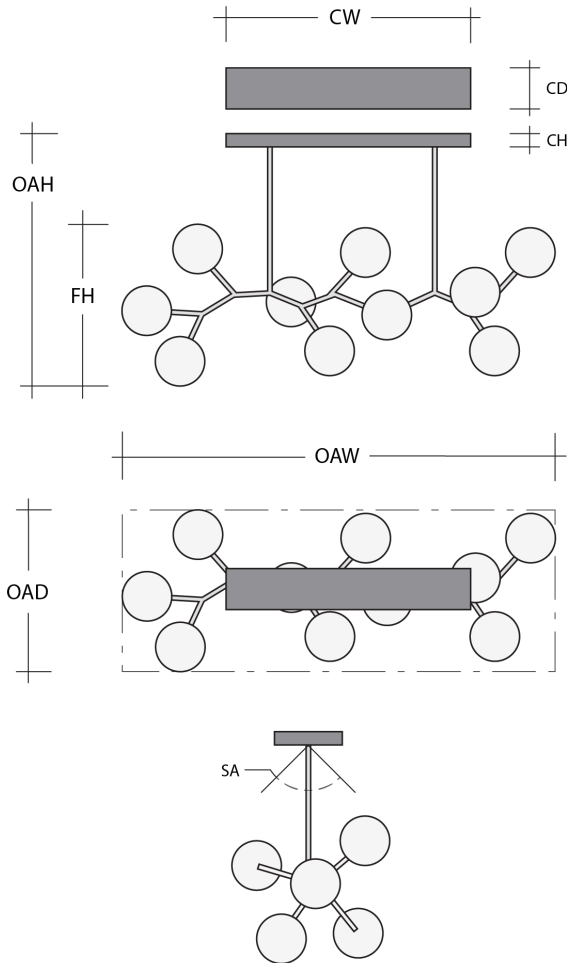

Zircon (ZA,ZB,ZC,ZS)

Product Notes - PLEASE READ:

- All Hammerton Studio fixtures are handcrafted by artisans. Subtle imperfections reflect the mark of the maker and should be expected.
- This product may incorporate both steel and aluminum material. Transparent finishes may vary between steel and aluminum components.
- Products incorporating artisan blown and cast glass may create dramatic patterns of light and shadow on surrounding surfaces. While this is often desirable, shadowing can be minimized by adding recessed ceiling light to the installation area.

General Notes:

- Visit studio.hammerton.com to read our complete warranty.
- All dimensions are in inches unless otherwise noted. Dimensions may vary up to 7/8".

Revision date: 2025-03-17

[Scan for Product & Install Info](#)

Luna Modern Branch - 10pc

Product Dimensions *Dimensions may vary up to 7/8"*

| | | |
|----------------|-----|---|
| Overall Height | OAH | 26 – 83 in |
| Overall Width | OAW | 62.1 in |
| Overall Depth | OAD | 28.4 in |
| Canopy Height | CH | 1.6 in |
| Canopy Width | CW | 31.4 in |
| Canopy Depth | CD | 6 in |
| Fixture Height | FH | 23 in |
| Notes | | Dimensions can vary depending on installation |