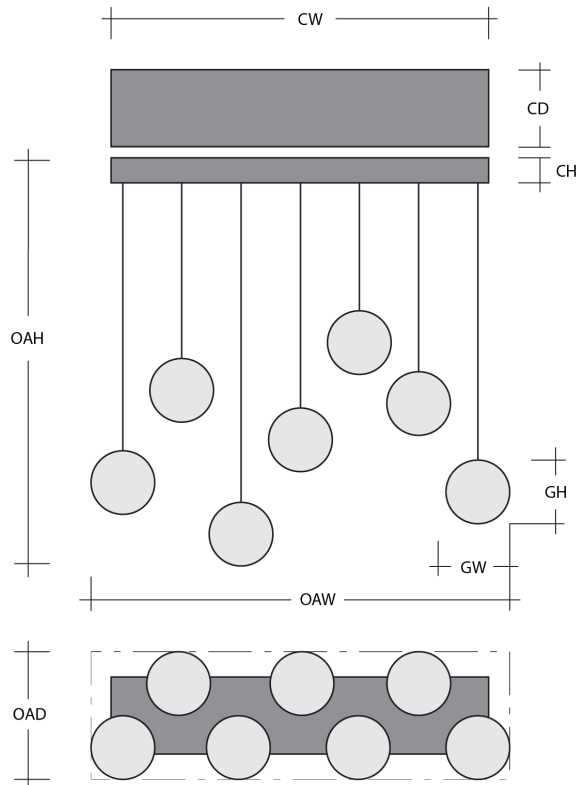

- All Hammerton Studio fixtures are handcrafted by artisans. Subtle imperfections reflect the mark of the maker and should be expected.
- This product may incorporate both steel and aluminum material. Transparent finishes may vary between steel and aluminum components.
- Products incorporating artisan blown and cast glass may create dramatic patterns of light and shadow on surrounding surfaces. While this is often desirable, shadowing can be minimized by adding recessed ceiling light to the installation area.

General Notes:

- Visit studio.hammerton.com to read our complete warranty.
- All dimensions are in inches unless otherwise noted. Dimensions may vary up to 7/8".

Revision date: 2025-01-29

[Scan for Product & Install Info](#)

Fiori Linear 7pc Multi-Pendant

Product Dimensions *Dimensions may vary up to 7/8"*

Overall Height	OAH	17.7 – 135.7 in
Overall Width	OAW	43.9 in
Overall Depth	OAD	9.9 in
Canopy Height	CH	1.7 in
Canopy Width	CW	42.4 in
Canopy Depth	CD	8.4 in

Glass Dimensions

Medium Qty		7
Medium Glass Height	GH	10.4 in
Medium Glass Width	GW	4 in

Electrical

Bulb/Lamping Qty		7
Bulb/Lamping Type		LED
Wattage		37 watts
Voltage		120 volts
Total Source Lumens		2942 lumens
Dimming Type		TRIAC/ELV
Correlated Color Temp: CCT		3000K
Color Rendering Index: CRI		93+
Certification		ETL