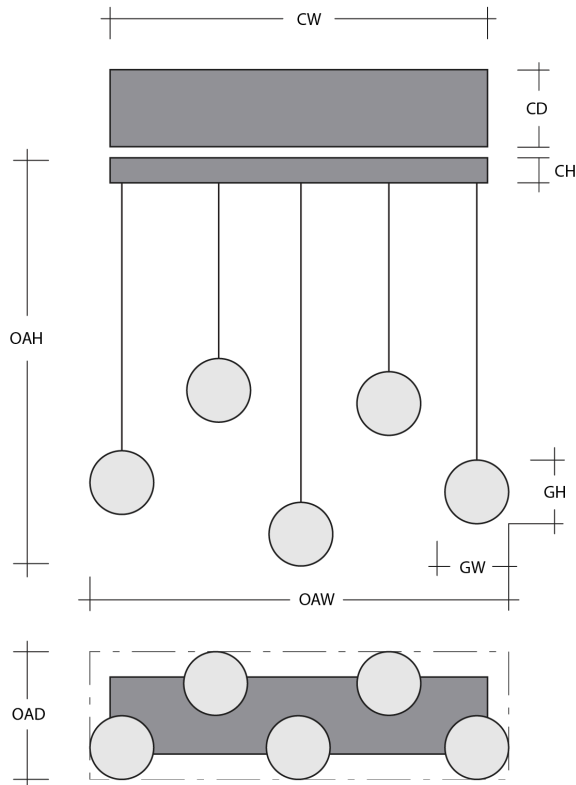

Meteo Linear 5pc Multi-Pendant

The Nebula Meteo Linear Pendant Chandelier features a softly undulant 11”H oval shade in artisan blown crystal glass with an LED-illuminated cast crystal glass diffuser in a choice of three styles. For a more traditional look, order with an E26 base that takes one 40W bulb.

Zircon
(ZA,ZB,ZC,ZS)

Product Notes - PLEASE READ:

- All Hammerton Studio fixtures are handcrafted by artisans. Subtle imperfections reflect the mark of the maker and should be expected.
- This product may incorporate both steel and aluminum material. Transparent finishes may vary between steel and aluminum components.
- Products incorporating artisan blown and cast glass may create dramatic patterns of light and shadow on surrounding surfaces. While this is often desirable, shadowing can be minimized by adding recessed ceiling light to the installation area.

General Notes:

- Visit studio.hammerton.com to read our complete warranty.
- All dimensions are in inches unless otherwise noted. Dimensions may vary up to 7/8".

Revision date: 2025-02-03

[Scan for Product & Install Info](#)

Meteo Linear 5pc Multi-Pendant

Product Dimensions *Dimensions may vary up to 7/8"*

Overall Height	OAH	19.1 – 137.1 in
Overall Width	OAW	40.4 in
Overall Depth	OAD	12.4 in
Canopy Height	CH	1.7 in
Canopy Width	CW	34.3 in
Canopy Depth	CD	6.4 in