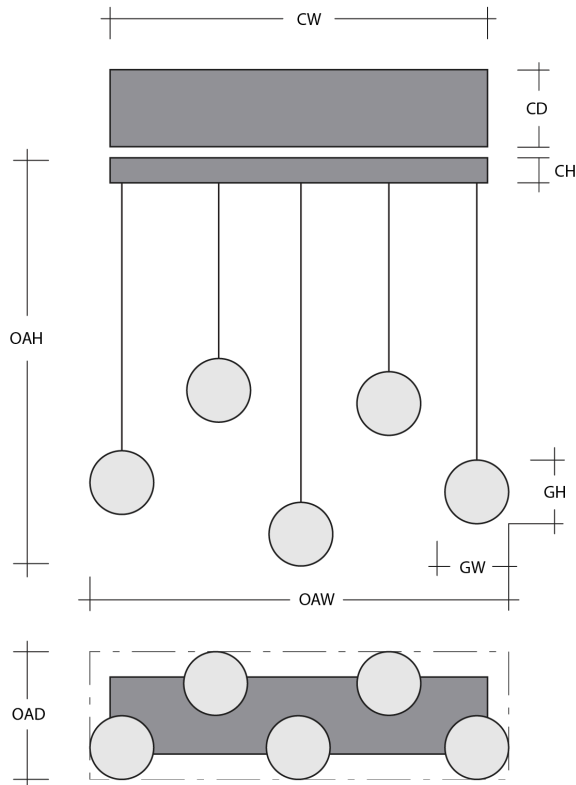

### Product Notes - PLEASE READ:

- All Hammerton Studio fixtures are handcrafted by artisans. Subtle imperfections reflect the mark of the maker and should be expected.
- This product may incorporate both steel and aluminum material. Transparent finishes may vary between steel and aluminum components.
- Products incorporating artisan blown and cast glass may create dramatic patterns of light and shadow on surrounding surfaces. While this is often desirable, shadowing can be minimized by adding recessed ceiling light to the installation area.

### General Notes:

- Visit [studio.hammerton.com](http://studio.hammerton.com) to read our complete warranty.
- All dimensions are in inches unless otherwise noted. Dimensions may vary up to 7/8".

Revision date: 2025-02-04

### Product Dimensions *Dimensions may vary up to 7/8"*

Overall Height	OAH	16.4 – 134.4 in
Overall Width	OAW	42 in
Overall Depth	OAD	13.5 in
Canopy Height	CH	1.7 in
Canopy Width	CW	34.3 in
Canopy Depth	CD	6.4 in

### Glass Dimensions

Large Qty		2
Medium Qty		2
Small Qty		1
Large Glass Height	GH	8.4 in
Large Glass Width	GW	9 in
Medium Glass Height	GH	10.6 in
Medium Glass Width	GW	6.5 in
Small Glass Height	GH	5.2 in
Small Glass Width	GW	8 in