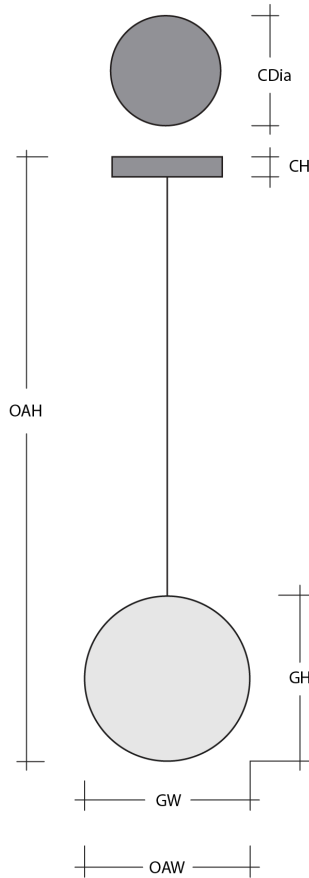

Pebble Pendant

Inspired both by nature and classic jewelry, this deceptively simple 16"H pendant nods equally to contemporary and modern style. Beautifully finished precision-machined metalwork provides the perfect foil for a softly curved rondelle of LED-illuminated artisan cast glass.

Novel Brass
(NB)

Glass Colors

Pebble Clear
(PC)

Product Notes - PLEASE READ:

- All Hammerton Studio fixtures are handcrafted by artisans. Subtle imperfections reflect the mark of the maker and should be expected.
- This product may incorporate both steel and aluminum material. Transparent finishes may vary between steel and aluminum components.
- Products incorporating artisan blown and cast glass may create dramatic patterns of light and shadow on surrounding surfaces. While this is often desirable, shadowing can be minimized by adding recessed ceiling light to the installation area.

General Notes:

- Visit studio.hammerton.com to read our complete warranty.
- All dimensions are in inches unless otherwise noted. Dimensions may vary up to 7/8".

Revision date: 2025-01-09

[Scan for Product & Install Info](#)

Pebble Pendant

Product Dimensions *Dimensions may vary up to 7/8"*

Overall Height	OAH	9.9 – 127.9 in
Overall Width	OAW	6 in
Canopy Height	CH	0.8 in
Canopy Diameter	CDia	6 in

Glass Dimensions

Large Qty		1
Large Glass Height	GH	9.7 in
Large Glass Width	GW	5.2 in