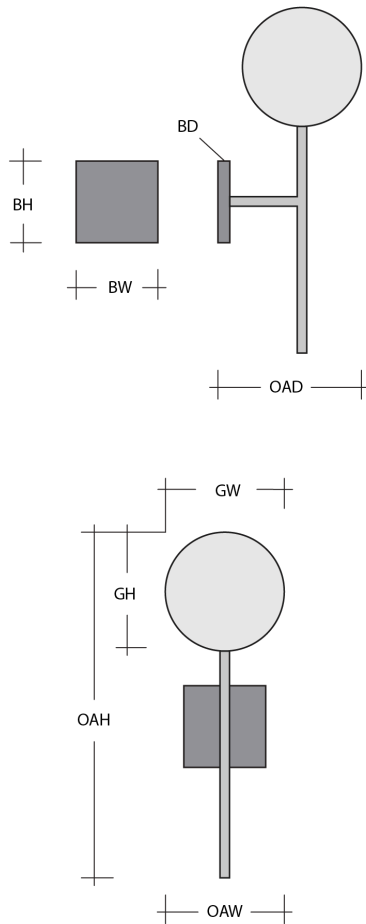

### Product Notes - PLEASE READ:

- All Hammerton Studio fixtures are handcrafted by artisans. Subtle imperfections reflect the mark of the maker and should be expected.
- This product may incorporate both steel and aluminum material. Transparent finishes may vary between steel and aluminum components.
- Products incorporating artisan blown and cast glass may create dramatic patterns of light and shadow on surrounding surfaces. While this is often desirable, shadowing can be minimized by adding recessed ceiling light to the installation area.

### General Notes:

- Visit [studio.hammerton.com](https://studio.hammerton.com) to read our complete warranty.
- All dimensions are in inches unless otherwise noted. Dimensions may vary up to 7/8".

Revision date: 2025-01-14

### Product Dimensions *Dimensions may vary up to 7/8"*

Overall Height	OAH	22.8 in
Overall Width	OAW	4.5 in
Overall Depth	OAD	6.8 in
Backplate Height	BH	4.5 in
Backplate Width	BW	4.5 in
Backplate Depth	BD	0.5 in

### Glass Dimensions

Small Qty		1
Small Glass Height	GH	10.7 in
Small Glass Width	GW	3.9 in