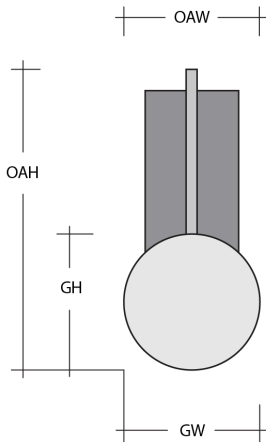

### General Notes:

- Visit [studio.hammerton.com](http://studio.hammerton.com) to read our complete warranty.
- All dimensions are in inches unless otherwise noted. Dimensions may vary up to 7/8".

Revision date: 2025-03-18

### Product Dimensions *Dimensions may vary up to 7/8"*

Overall Height	OAH	18.3 in
Overall Width	OAW	8 in
Overall Depth	OAD	10.1 in
Backplate Height	BH	12 in
Backplate Width	BW	5 in
Backplate Depth	BD	0.5 in

### Glass Dimensions

Small Qty		1
Small Glass Height	GH	5.2 in
Small Glass Width	GW	8 in