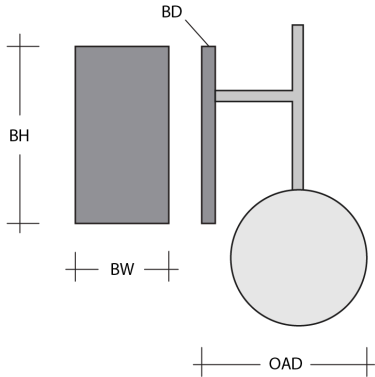

### General Notes:

- Visit [studio.hammerton.com](http://studio.hammerton.com) to read our complete warranty.
- All dimensions are in inches unless otherwise noted. Dimensions may vary up to 7/8".

Revision date: 2025-03-18

### Product Dimensions *Dimensions may vary up to 7/8"*

Overall Height	OAH	18.3 in
Overall Width	OAW	8 in
Overall Depth	OAD	10.1 in
Backplate Height	BH	12 in
Backplate Width	BW	5 in
Backplate Depth	BD	0.5 in