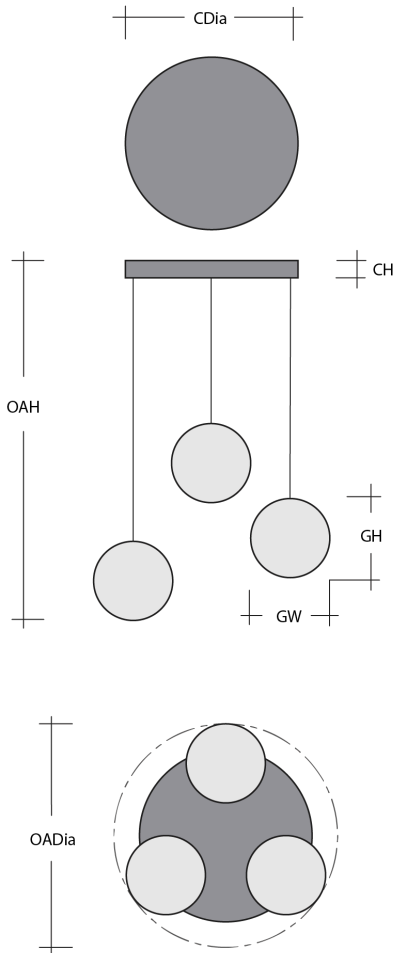

Coppa Round 3pc Multi-Pendant

The Coppa Round Multi-port features 3, 5, 8 or 11 Coppa pendants suspended from a round canopy. Expertly crafted by Hammerton artisans, Coppa optic blown glass shades create a magical dance of light and color, particularly when paired with clear or vintage bulbs.

Clear (OC)

Smoke (OS)

Product Notes - PLEASE READ:

- All Hammerton Studio fixtures are handcrafted by artisans. Subtle imperfections reflect the mark of the maker and should be expected.
- This product may incorporate both steel and aluminum material. Transparent finishes may vary between steel and aluminum components.
- Products incorporating artisan blown and cast glass may create dramatic patterns of light and shadow on surrounding surfaces. While this is often desirable, shadowing can be minimized by adding recessed ceiling light to the installation area.

General Notes:

- Visit studio.hammerton.com to read our complete warranty.
- All dimensions are in inches unless otherwise noted. Dimensions may vary up to 7/8".

Revision date: 2025-01-09

[Scan for Product & Install Info](#)

Coppa Round 3pc Multi-Pendant

Product Dimensions *Dimensions may vary up to 7/8"*

Overall Height	OAH	10.9 – 128.9 in
Overall Diameter	OADia	20.1 in
Canopy Height	CH	1.6 in
Canopy Diameter	CDia	16.5 in

Glass Dimensions