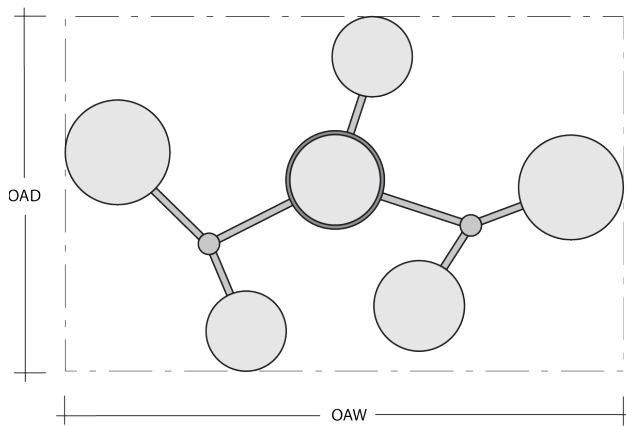

Hub & Spoke - Cumulus - Linear - 6pc

Suitable for both walls and ceilings, this modular fixture can be easily mistaken for an art installation. Undulating 'clouds' of precision crafted, LED-illuminated metal create a captivating focal point on any interior surface. 3 and 6-light sizes are available in a choice of several single and two-tone finish combinations. Now available for preorder for Q2 shipment.

Novel Brass
(NB)

Glass Colors

Matching
Inner (MI)

White Inner
(WI)

Black Inner
(BI)

[Scan for Product &
Install Info](#)

Product Notes - PLEASE READ:

- All Hammerton Studio fixtures are handcrafted by artisans. Subtle imperfections reflect the mark of the maker and should be expected.
- This product may incorporate both steel and aluminum material. Transparent finishes may vary between steel and aluminum components.
- Products incorporating artisan blown and cast glass may create dramatic patterns of light and shadow on surrounding surfaces. While this is often desirable, shadowing can be minimized by adding recessed ceiling light to the installation area.

General Notes:

- Visit studio.hammerton.com to read our complete warranty.
- All dimensions are in inches unless otherwise noted. Dimensions may vary up to 7/8".

Revision date: 2025-01-10

Hub & Spoke - Cumulus - Linear - 6pc

Product Dimensions *Dimensions may vary up to 7/8"*

| | | |
|-----------------|------|----------------|
| Overall Height | OAH | 7.9 in |
| Overall Width | OAW | 42.2 – 64.3 in |
| Overall Depth | OAD | 37.2 – 50.8 in |
| Canopy Diameter | CDia | 9 in |