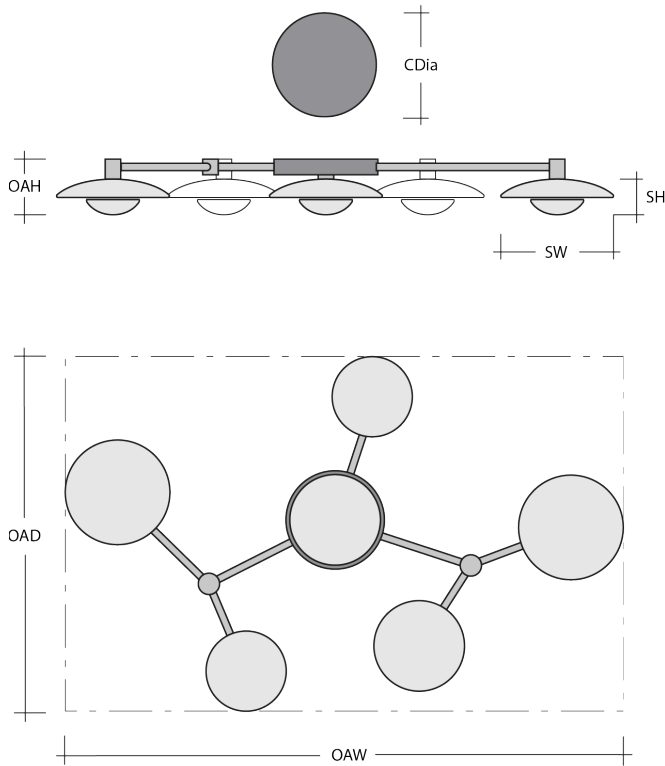

### Product Notes - PLEASE READ:

- All Hammerton Studio fixtures are handcrafted by artisans. Subtle imperfections reflect the mark of the maker and should be expected.
- This product may incorporate both steel and aluminum material. Transparent finishes may vary between steel and aluminum components.
- Products incorporating artisan blown and cast glass may create dramatic patterns of light and shadow on surrounding surfaces. While this is often desirable, shadowing can be minimized by adding recessed ceiling light to the installation area.

### General Notes:

- Visit [studio.hammerton.com](http://studio.hammerton.com) to read our complete warranty.
- All dimensions are in inches unless otherwise noted. Dimensions may vary up to 7/8".

Revision date: 2025-01-07

### Product Dimensions *Dimensions may vary up to 7/8"*

Overall Height	OAH	7.9 in
Overall Width	OAW	38.5 – 47.5 in
Canopy Diameter	CDia	9 in

### Shade Dimensions

Large Shade Qty		2
Medium Shade Qty		2
Small Shade Qty		2
Large Shade Height	SH	5.2 in
Large Shade Width	SW	16 in
Medium Shade Height	SH	5.2 in
Medium Shade Width	SW	14 in
Small Shade Height	SH	5.2 in
Small Shade Width	SW	12 in