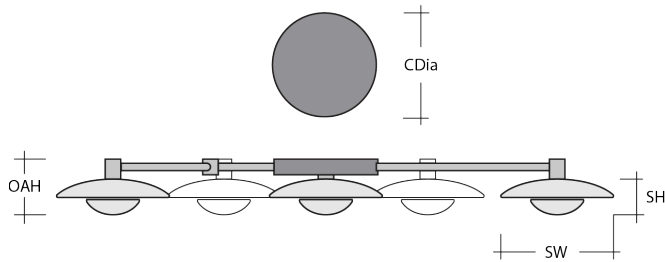

Novel Brass
(NB)

Glass Colors

Matching
Inner (MI)

White Inner
(WI)

Black Inner
(BI)

[Scan for Product &
Install Info](#)

Product Notes - PLEASE READ:

- All Hammerton Studio fixtures are handcrafted by artisans. Subtle imperfections reflect the mark of the maker and should be expected.
- This product may incorporate both steel and aluminum material. Transparent finishes may vary between steel and aluminum components.
- Products incorporating artisan blown and cast glass may create dramatic patterns of light and shadow on surrounding surfaces. While this is often desirable, shadowing can be minimized by adding recessed ceiling light to the installation area.

General Notes:

- Visit studio.hammerton.com to read our complete warranty.
- All dimensions are in inches unless otherwise noted. Dimensions may vary up to 7/8".

Revision date: 2025-01-10

Hub & Spoke - Cumulus - Linear - 6pc

Product Dimensions *Dimensions may vary up to 7/8"*

| | | |
|-----------------|------|----------------|
| Overall Height | OAH | 7.9 in |
| Overall Width | OAW | 42.2 – 64.3 in |
| Overall Depth | OAD | 37.2 – 50.8 in |
| Canopy Diameter | CDia | 9 in |