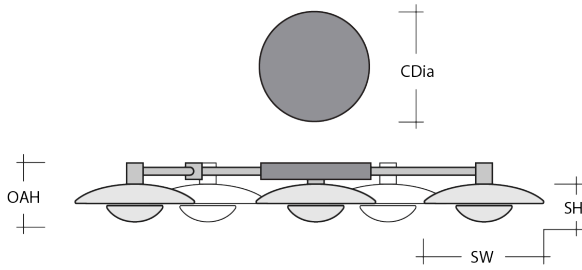

Novel Brass (NB)

Glass Colors

Matching Inner (MI)

White Inner (WI)

Black Inner (BI)

[Scan for Product & Install Info](#)

Product Notes - PLEASE READ:

- All Hammerton Studio fixtures are handcrafted by artisans. Subtle imperfections reflect the mark of the maker and should be expected.
- This product may incorporate both steel and aluminum material. Transparent finishes may vary between steel and aluminum components.
- Products incorporating artisan blown and cast glass may create dramatic patterns of light and shadow on surrounding surfaces. While this is often desirable, shadowing can be minimized by adding recessed ceiling light to the installation area.

General Notes:

- Visit studio.hammerton.com to read our complete warranty.
- All dimensions are in inches unless otherwise noted. Dimensions may vary up to 7/8".

Revision date: 2025-01-08

Hub & Spoke - Cumulus - Round - 6pc

Product Dimensions *Dimensions may vary up to 7/8"*

Overall Height	OAH	7.9 in
Overall Diameter	OADia	56.8 in
Canopy Diameter	CDia	9 in

Shade Dimensions

Large Shade Qty		2
Medium Shade Qty		2
Small Shade Qty		2
Large Shade Height	SH	5.2 in
Large Shade Width	SW	16 in
Medium Shade Height	SH	5.2 in
Medium Shade Width	SW	14 in
Small Shade Height	SH	5.2 in
Small Shade Width	SW	12 in