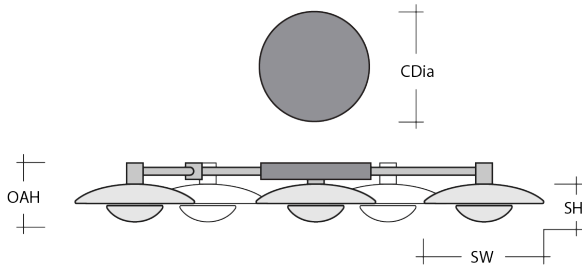

### General Notes:

- Visit [studio.hammerton.com](http://studio.hammerton.com) to read our complete warranty.
- All dimensions are in inches unless otherwise noted. Dimensions may vary up to 7/8".

Revision date: 2025-01-07

### Product Dimensions *Dimensions may vary up to 7/8"*

Overall Height	OAH	7.9 in
Overall Diameter	OADia	56.8 in
Canopy Diameter	CDia	9 in