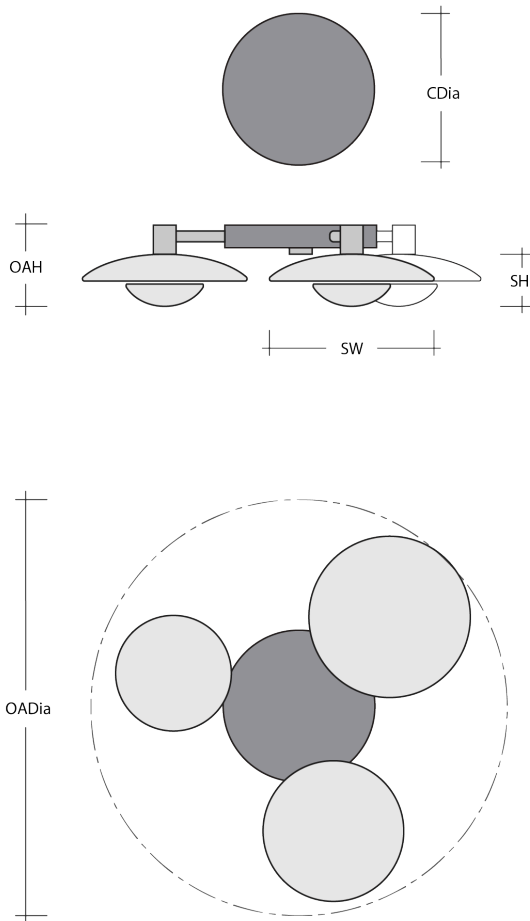

Novel Brass
(NB)

Glass Colors

Matching
Inner (MI)

White Inner
(WI)

Black Inner
(BI)

Product Notes - PLEASE READ:

- All Hammerton Studio fixtures are handcrafted by artisans. Subtle imperfections reflect the mark of the maker and should be expected.
- This product may incorporate both steel and aluminum material. Transparent finishes may vary between steel and aluminum components.
- Products incorporating artisan blown and cast glass may create dramatic patterns of light and shadow on surrounding surfaces. While this is often desirable, shadowing can be minimized by adding recessed ceiling light to the installation area.

General Notes:

- Visit studio.hammerton.com to read our complete warranty.
- All dimensions are in inches unless otherwise noted. Dimensions may vary up to 7/8".

Revision date: 2025-01-02

[Scan for Product & Install Info](#)

Hub & Spoke - Cumulus - 3pc

Product Dimensions *Dimensions may vary up to 7/8"*

Overall Height	OAH	6.7 in
Overall Diameter	OADia	33 in
Canopy Diameter	CDia	9 in

Shade Dimensions

Large Shade Qty		1
Medium Shade Qty		1
Small Shade Qty		1
Large Shade Height	SH	5.2 in
Large Shade Width	SW	16 in
Medium Shade Height	SH	5.2 in
Medium Shade Width	SW	14 in
Small Shade Height	SH	5.2 in
Small Shade Width	SW	12 in

Installation & Mounting

Weight: Lbs	18 lbs
Mounting Type	J-Box
Flat or Sloped	Sloped
Slope Orientation	All
Location	Indoor/Dry

Other Information

Warranty	See Website
----------	-------------

Project Notes