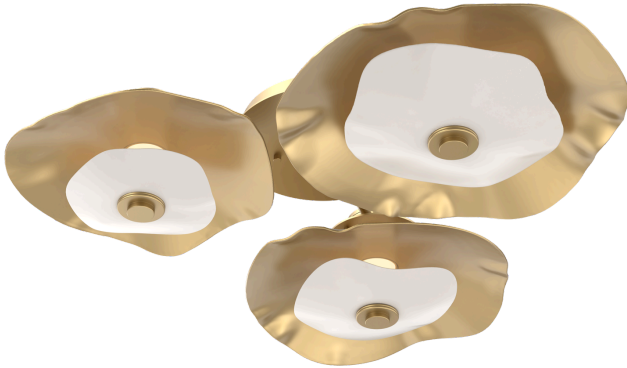

Hub & Spoke - Cumulus - 3pc

Suitable for both walls and ceilings, this modular fixture can be easily mistaken for an art installation. Undulating 'clouds' of precision crafted, LED-illuminated metal create a captivating focal point on any interior surface. 3 and 6-light sizes are available in a choice of several single and two-tone finish combinations. Now available for preorder for Q2 shipment.

Finishes

Beige Silver
(BS)

Flat Bronze
(FB)

Gilded Brass
(GB)

Matte Black
(MB)

Burnished
Bronze (BB)

Classic
Silver (CS)

Graphite
(GP)

Novel Brass
(NB)

Glass Colors

Matching
Inner (MI)

White Inner
(WI)

Black Inner
(BI)

Product Notes - PLEASE READ:

- All Hammerton Studio fixtures are handcrafted by artisans. Subtle imperfections reflect the mark of the maker and should be expected.
- This product may incorporate both steel and aluminum material. Transparent finishes may vary between steel and aluminum components.
- Products incorporating artisan blown and cast glass may create dramatic patterns of light and shadow on surrounding surfaces. While this is often desirable, shadowing can be minimized by adding recessed ceiling light to the installation area.

Hub & Spoke - Cumulus - 3pc

Product Dimensions *Dimensions may vary up to 7/8"*

Overall Height	OAH	6.7 in
Overall Diameter	OADia	33 in
Canopy Diameter	CDia	9 in

Shade Dimensions

Large Shade Qty		1
Medium Shade Qty		1
Small Shade Qty		1
Large Shade Height	SH	5.2 in
Large Shade Width	SW	16 in
Medium Shade Height	SH	5.2 in
Medium Shade Width	SW	14 in
Small Shade Height	SH	5.2 in
Small Shade Width	SW	12 in