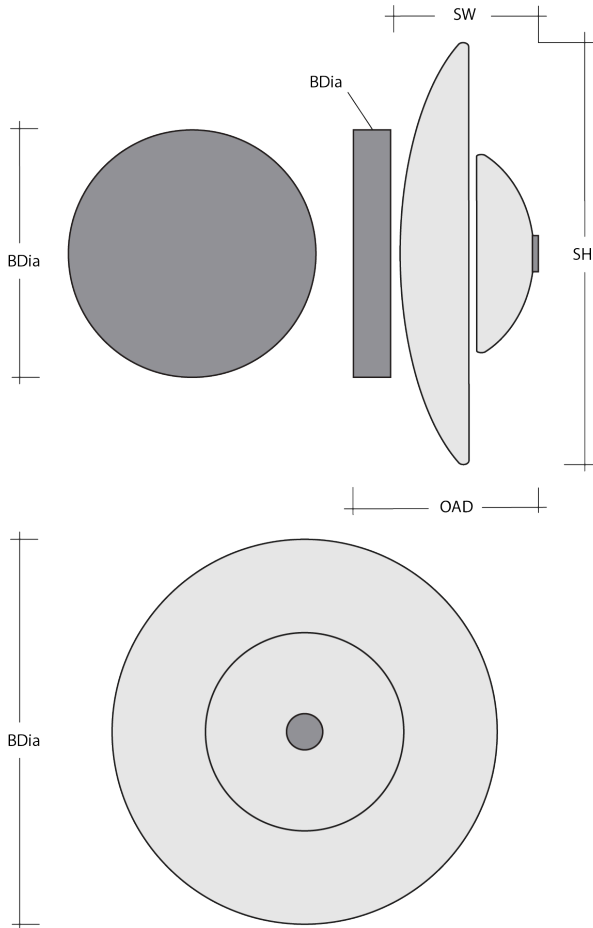

Disc Surface Mount - Cumulus - Medium

Suitable for both walls and ceilings, this playful design featuring undulating layers of precision-crafted metal creates a captivating focal point on any interior surface. Three sizes are available in a choice of several single and two-tone finish combinations. Now available for preorder for Q2 shipment.

Novel Brass
(NB)

Glass Colors

Matching
Inner (MI)

White Inner
(WI)

Black Inner
(BI)

Product Notes - PLEASE READ:

- All Hammerton Studio fixtures are handcrafted by artisans. Subtle imperfections reflect the mark of the maker and should be expected.
- This product may incorporate both steel and aluminum material. Transparent finishes may vary between steel and aluminum components.
- Products incorporating artisan blown and cast glass may create dramatic patterns of light and shadow on surrounding surfaces. While this is often desirable, shadowing can be minimized by adding recessed ceiling light to the installation area.

General Notes:

- Visit studio.hammerton.com to read our complete warranty.
- All dimensions are in inches unless otherwise noted. Dimensions may vary up to 7/8".

Revision date: 2025-01-07

[Scan for Product & Install Info](#)

Disc Surface Mount - Cumulus - Medium

Product Dimensions *Dimensions may vary up to 7/8"*

Overall Diameter	OADia	14 in
Backplate Depth	BD	1.2 in
Backplate Diameter	BDia	9 in

Shade Dimensions

Medium Shade Qty		1
Medium Shade Height	SH	14 in
Medium Shade Width	SW	5.2 in