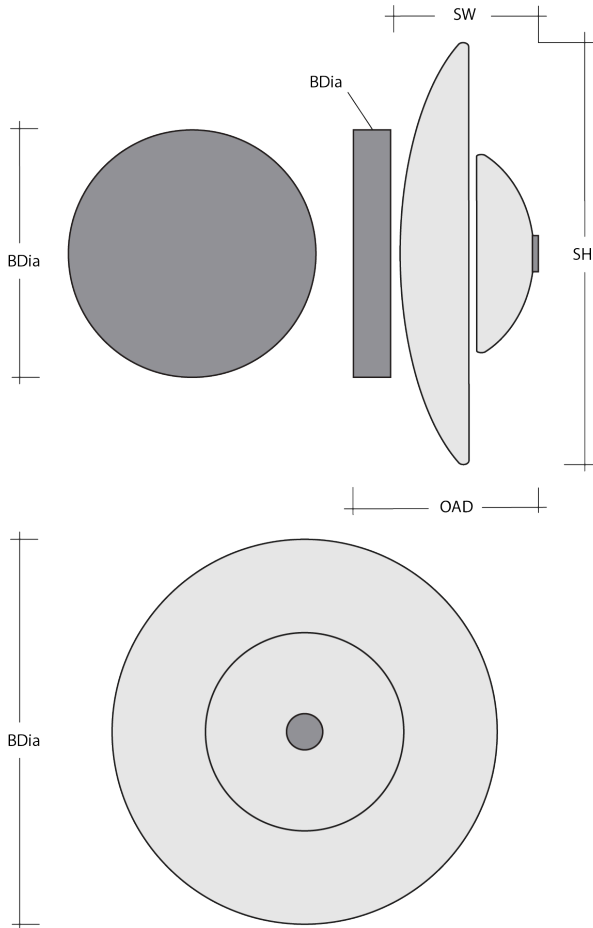

Disc Surface Mount - Cumulus - Small

Suitable for both walls and ceilings, this playful design featuring undulating layers of precision-crafted metal creates a captivating focal point on any interior surface. Three sizes are available in a choice of several single and two-tone finish combinations. Now available for preorder for Q2 shipment.

Novel Brass
(NB)

Glass Colors

Matching
Inner (MI)

White Inner
(WI)

Black Inner
(BI)

Product Notes - PLEASE READ:

- All Hammerton Studio fixtures are handcrafted by artisans. Subtle imperfections reflect the mark of the maker and should be expected.
- This product may incorporate both steel and aluminum material. Transparent finishes may vary between steel and aluminum components.
- Products incorporating artisan blown and cast glass may create dramatic patterns of light and shadow on surrounding surfaces. While this is often desirable, shadowing can be minimized by adding recessed ceiling light to the installation area.

General Notes:

- Visit studio.hammerton.com to read our complete warranty.
- All dimensions are in inches unless otherwise noted. Dimensions may vary up to 7/8".

Revision date: 2025-01-07

[Scan for Product & Install Info](#)

Disc Surface Mount - Cumulus - Small

Product Dimensions *Dimensions may vary up to 7/8"*

Overall Diameter	OADia	12 in
Backplate Depth	BD	1.2 in
Backplate Diameter	BDia	9 in

Shade Dimensions

Small Shade Qty		1
Small Shade Height	SH	12 in
Small Shade Width	SW	5.2 in