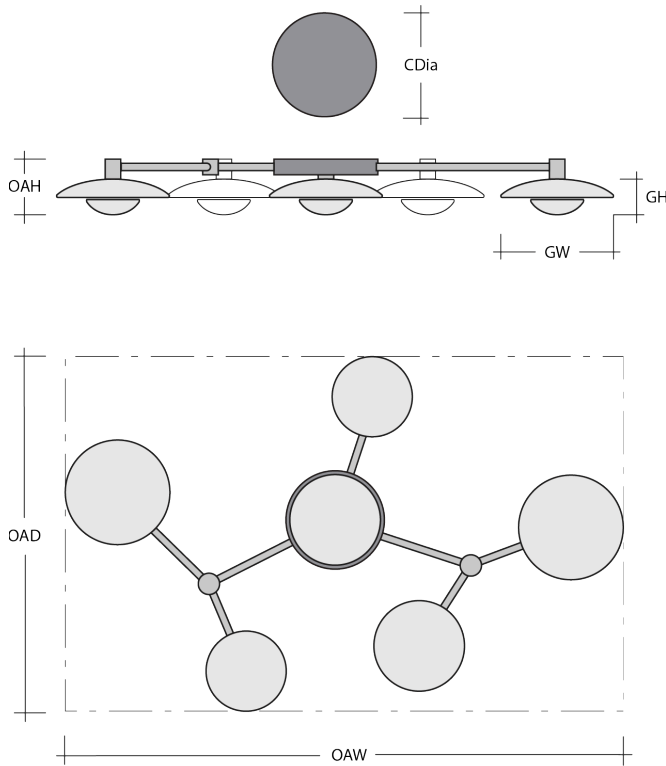

Novel Brass (NB)

Glass Colors

Smoke Granite (SG)

Clear Granite (CG)

Product Notes - PLEASE READ:

- All Hammerton Studio fixtures are handcrafted by artisans. Subtle imperfections reflect the mark of the maker and should be expected.
- This product may incorporate both steel and aluminum material. Transparent finishes may vary between steel and aluminum components.
- Products incorporating artisan blown and cast glass may create dramatic patterns of light and shadow on surrounding surfaces. While this is often desirable, shadowing can be minimized by adding recessed ceiling light to the installation area.

General Notes:

- Visit studio.hammerton.com to read our complete warranty.
- All dimensions are in inches unless otherwise noted. Dimensions may vary up to 7/8".

Revision date: 2025-01-07

[Scan for Product & Install Info](#)

Hub & Spoke - Cirrus - Linear - 6pc

Product Dimensions *Dimensions may vary up to 7/8"*

| | | |
|-----------------|------|---------|
| Overall Height | OAH | 7.9 in |
| Overall Width | OAW | 66.8 in |
| Canopy Diameter | CDia | 9 in |

Glass Dimensions

| | | |
|---------------------|----|---------|
| Large Qty | | 2 |
| Medium Qty | | 2 |
| Small Qty | | 2 |
| Large Glass Height | GH | 4.6 in |
| Large Glass Width | GW | 13.9 in |
| Medium Glass Height | GH | 4.6 in |
| Medium Glass Width | GW | 11.5 in |
| Small Glass Height | GH | 4.6 in |
| Small Glass Width | GW | 9 in |