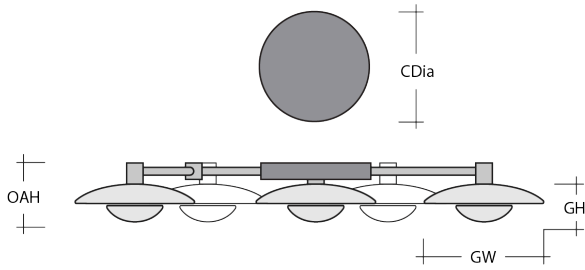

Novel Brass (NB)

Glass Colors

Smoke Granite (SG)

Clear Granite (CG)

[Scan for Product & Install Info](#)

Product Notes - PLEASE READ:

- All Hammerton Studio fixtures are handcrafted by artisans. Subtle imperfections reflect the mark of the maker and should be expected.
- This product may incorporate both steel and aluminum material. Transparent finishes may vary between steel and aluminum components.
- Products incorporating artisan blown and cast glass may create dramatic patterns of light and shadow on surrounding surfaces. While this is often desirable, shadowing can be minimized by adding recessed ceiling light to the installation area.

General Notes:

- Visit studio.hammerton.com to read our complete warranty.
- All dimensions are in inches unless otherwise noted. Dimensions may vary up to 7/8".

Revision date: 2025-01-07

Hub & Spoke - Cirrus - Round - 6pc

Product Dimensions *Dimensions may vary up to 7/8"*

Overall Height	OAH	7.9 in
Overall Diameter	OADia	49 – 56 in
Canopy Diameter	CDia	9 in

Glass Dimensions

Large Qty		2
Medium Qty		2
Small Qty		2
Large Glass Height	GH	4.6 in
Large Glass Width	GW	13.9 in
Medium Glass Height	GH	4.6 in
Medium Glass Width	GW	11.5 in
Small Glass Height	GH	4.6 in
Small Glass Width	GW	9 in