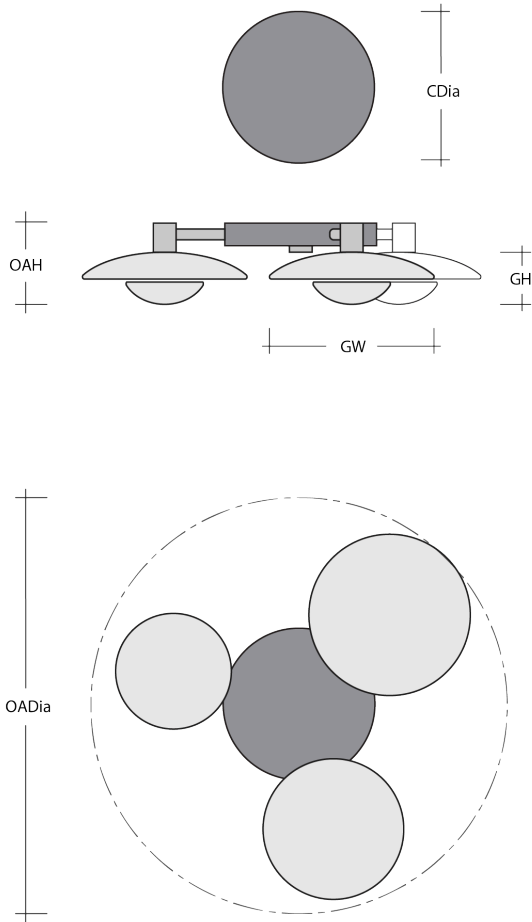

General Notes:

- Visit studio.hammerton.com to read our complete warranty.
- All dimensions are in inches unless otherwise noted. Dimensions may vary up to 7/8".

Revision date: 2025-01-07

[Scan for Product & Install Info](#)

Hub & Spoke - Cirrus - 3pc

Product Dimensions *Dimensions may vary up to 7/8"*

Overall Height	OAH	6.7 in
Overall Diameter	OADia	30.8 in
Canopy Diameter	CDia	9 in

Glass Dimensions

Large Qty		1
Medium Qty		1
Small Qty		1
Large Glass Height	GH	4.6 in
Large Glass Width	GW	13.9 in
Medium Glass Height	GH	4.6 in
Medium Glass Width	GW	11.5 in
Small Glass Height	GH	4.6 in
Small Glass Width	GW	9 in