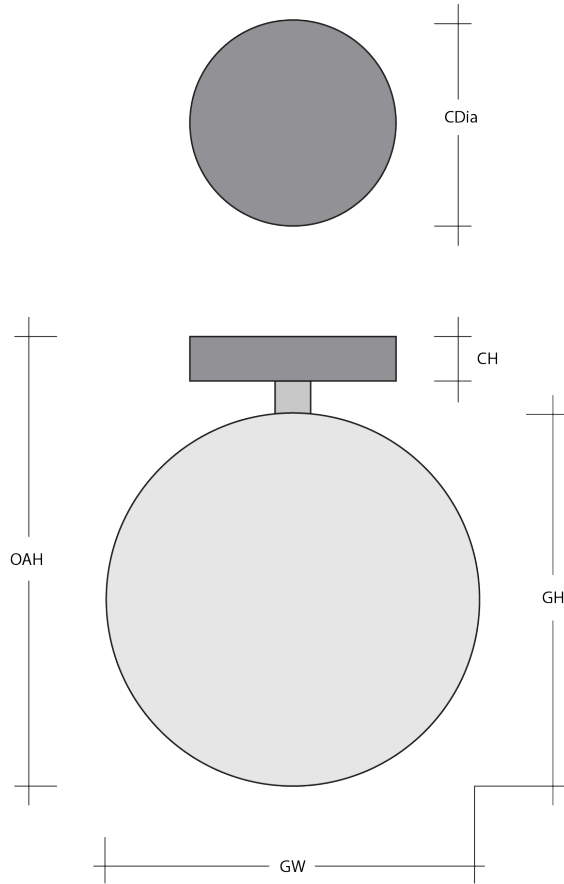

Single Glass Sconce & Flush Mount - Mesa

An inspired alternative to standard builder-grade fixtures, our Mesa single glass sconce & flush mount offers a sparkling solution for secondary wall and ceiling spaces throughout the home. Includes integrated LED illumination and a choice of several glass colors and finishes.

Novel Brass
(NB)

Glass Colors

Amber (A)

Bronze (B)

Clear (C)

Smoke (S)

Product Notes - PLEASE READ:

- All Hammerton Studio fixtures are handcrafted by artisans. Subtle imperfections reflect the mark of the maker and should be expected.
- This product may incorporate both steel and aluminum material. Transparent finishes may vary between steel and aluminum components.
- Products incorporating artisan blown and cast glass may create dramatic patterns of light and shadow on surrounding surfaces. While this is often desirable, shadowing can be minimized by adding recessed ceiling light to the installation area.

General Notes:

- Visit studio.hammerton.com to read our complete warranty.
- All dimensions are in inches unless otherwise noted. Dimensions may vary up to 7/8".

Revision date: 2025-01-09

[Scan for Product & Install Info](#)

Single Glass Sconce & Flush Mount - Mesa

Product Dimensions *Dimensions may vary up to 7/8"*

Overall Height	OAH	7.3 in
Canopy Height	CH	0.8 in
Canopy Diameter	CDia	6 in

Glass Dimensions

Medium Qty		1
Medium Glass Height	GH	4.8 in
Medium Glass Width	GW	6.3 in