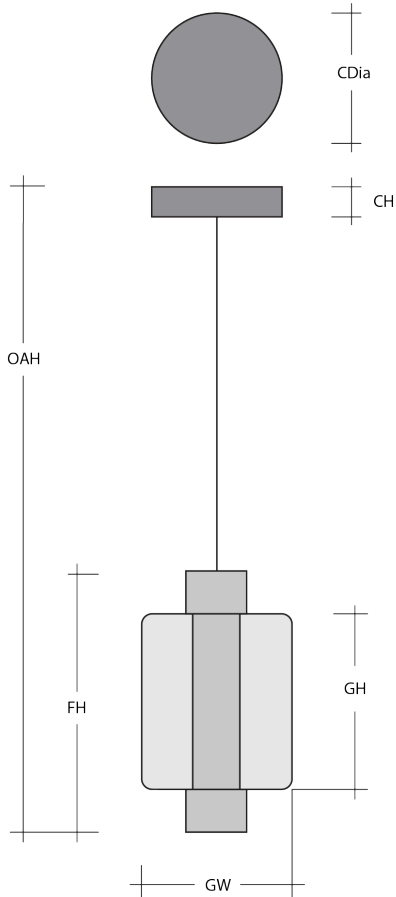

Mandrel Single Pendant - Aalto

Artisan blown Aalto glass and metalwork surrounding an inner glass spine evokes the bold look of modern jewelry designs in this 18”H pendant style. Each includes both ambient and downward-directed LED illumination and 10 feet of matching field-adjustable braided cord. Now available for preorder for Q2 shipment.

General Notes:

- Visit studio.hammerton.com to read our complete warranty.
- All dimensions are in inches unless otherwise noted. Dimensions may vary up to 7/8”.

Revision date: 2025-01-08

[Scan for Product & Install Info](#)

Mandrel Single Pendant - Aalto

Product Dimensions *Dimensions may vary up to 7/8"*

Overall Height	OAH	18.7 – 144 in
Canopy Height	CH	0.8 in
Canopy Diameter	CDia	6 in
Fixture Height	FH	16.8 in

Glass Dimensions

Medium Qty		1
Medium Glass Height	GH	10.8 in
Medium Glass Width	GW	7.5 in

Electrical

Bulb/Lamping Qty		2
Bulb/Lamping Type		LED
Wattage		14.5 watts
Voltage		120 volts
Total Source Lumens		850 lumens
Dimming Type		TRIAC/ELV
Correlated Color Temp: CCT		3000K
Color Rendering Index: CRI		93+
Certification		ETL