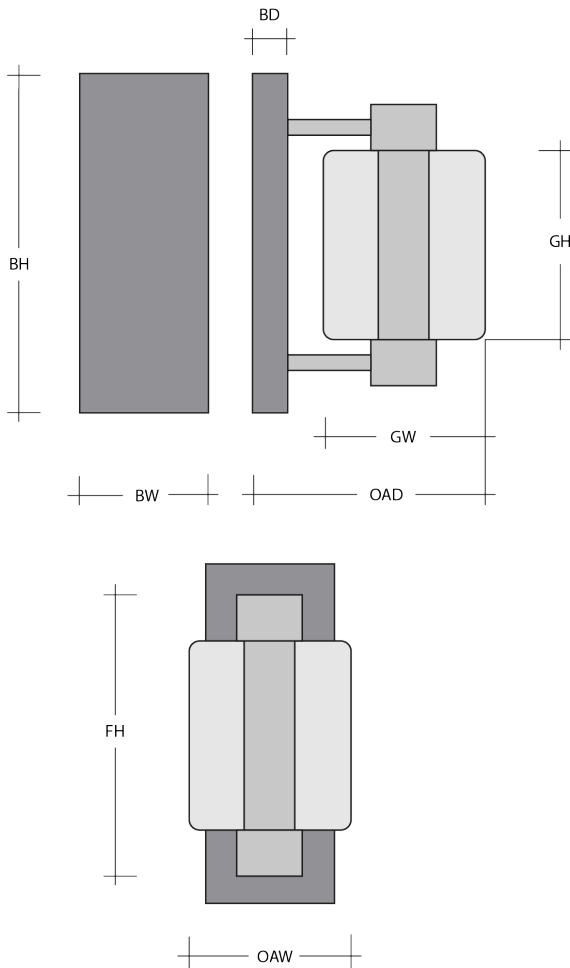

Mandrel Single Sconce - Mesa

Artisan blown Mesa glass and metalwork evoke the bold look of modern jewelry designs in this 18”H wall sconce. A glass ‘mandrel’ inner spine illuminates the crystal glass with 3000K integrated LED. Choose from several glass colors and finishes. Now available for preorder for Q2 shipment.

General Notes:

- Visit studio.hammerton.com to read our complete warranty.
- All dimensions are in inches unless otherwise noted. Dimensions may vary up to 7/8".

Revision date: 2025-01-07

[Scan for Product & Install Info](#)

Mandrel Single Sconce - Mesa

Product Dimensions *Dimensions may vary up to 7/8"*

Overall Width	OAW	10.1 in
Overall Depth	OAD	8 in
Canopy Width	CW	5.5 in
Backplate Height	BH	17.5 in
Backplate Width	BW	5.5 in

Glass Dimensions

Medium Qty		1
Medium Glass Height	GH	10.8 in
Medium Glass Width	GW	8 in

Electrical

Bulb/Lamping Qty		1
Bulb/Lamping Type		LED
Wattage		9.5 watts
Voltage		120 volts
Total Source Lumens		850 lumens
Dimming Type		TRIAC/ELV
Correlated Color Temp: CCT		3000K
Color Rendering Index: CRI		93+
Certification		ETL