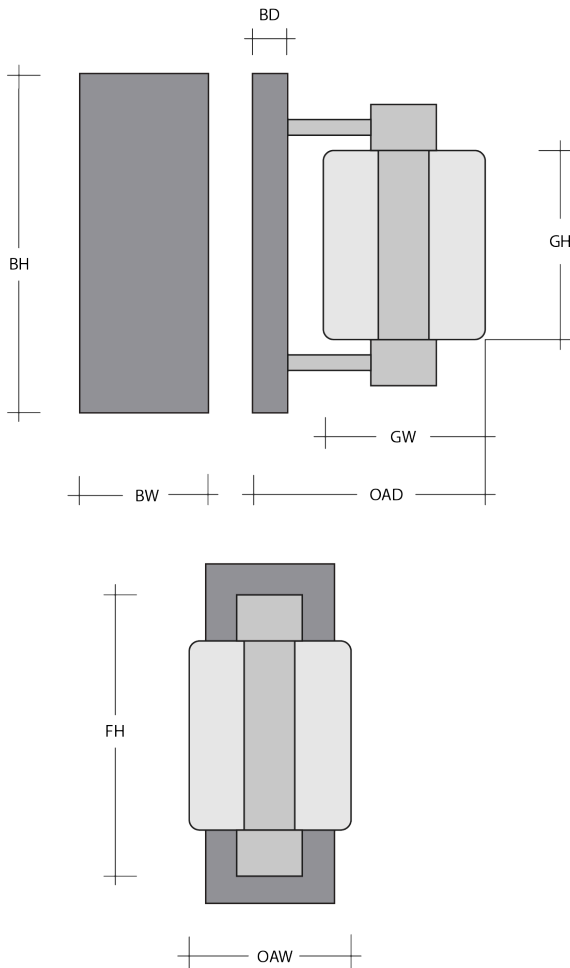

Mandrel Single Sconce - Aalto

Artisan blown Aalto glass and metalwork evoke the bold look of modern jewelry designs in this 18”H wall sconce. A glass ‘mandrel’ inner spine illuminates the crystal glass with 3000K integrated LED. Choose from several glass colors and finishes. Now available for preorder for Q2 shipment.

General Notes:

- Visit studio.hammerton.com to read our complete warranty.
- All dimensions are in inches unless otherwise noted. Dimensions may vary up to 7/8”.

Revision date: 2025-01-07

[Scan for Product & Install Info](#)

Mandrel Single Sconce - Aalto

Product Dimensions *Dimensions may vary up to 7/8"*

Overall Width	OAW	9.1 in
Overall Depth	OAD	7.5 in
Canopy Width	CW	5.5 in
Backplate Height	BH	17.5 in
Backplate Width	BW	5.5 in

Glass Dimensions

Medium Qty		1
Medium Glass Height	GH	10.8 in
Medium Glass Width	GW	7.5 in

Electrical

Bulb/Lamping Qty		1
Bulb/Lamping Type		LED
Wattage		8.5 watts
Voltage		120 volts
Total Source Lumens		850 lumens
Dimming Type		TRIAC/ELV
Correlated Color Temp: CCT		3000K
Color Rendering Index: CRI		93+
Certification		ETL