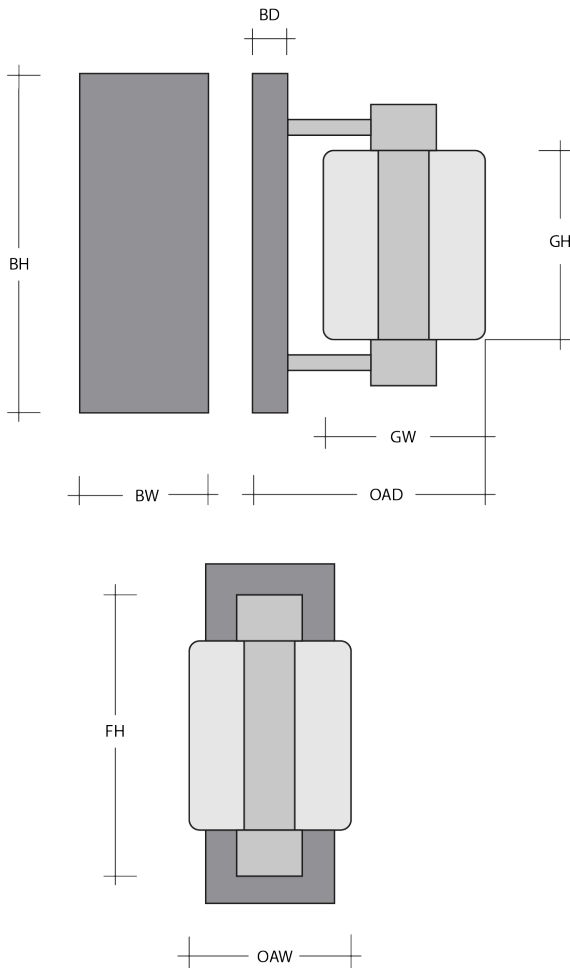

Mandrel Single Sconce - Gem

Artisan blown Gem glass and metalwork evoke the bold look of modern jewelry designs in this 18”H wall sconce. A glass ‘mandrel’ inner spine illuminates the crystal glass with 3000K integrated LED. Choose from several glass colors and finishes. Now available for preorder for Q2 shipment.

General Notes:

- Visit studio.hammerton.com to read our complete warranty.
- All dimensions are in inches unless otherwise noted. Dimensions may vary up to 7/8".

Revision date: 2025-01-07

[Scan for Product & Install Info](#)

Mandrel Single Sconce - Gem

Product Dimensions *Dimensions may vary up to 7/8"*

Overall Width	OAW	10.1 in
Overall Depth	OAD	6.9 in
Canopy Width	CW	5.5 in
Backplate Height	BH	17.5 in
Backplate Width	BW	5.5 in

Glass Dimensions

Medium Qty		1
Medium Glass Height	GH	10.8 in
Medium Glass Width	GW	6.7 in

Electrical

Bulb/Lamping Qty		1
Bulb/Lamping Type		LED
Wattage		9.5 watts
Voltage		120 volts
Total Source Lumens		850 lumens
Dimming Type		TRIAC/ELV
Correlated Color Temp: CCT		3000K
Color Rendering Index: CRI		93+
Certification		ETL