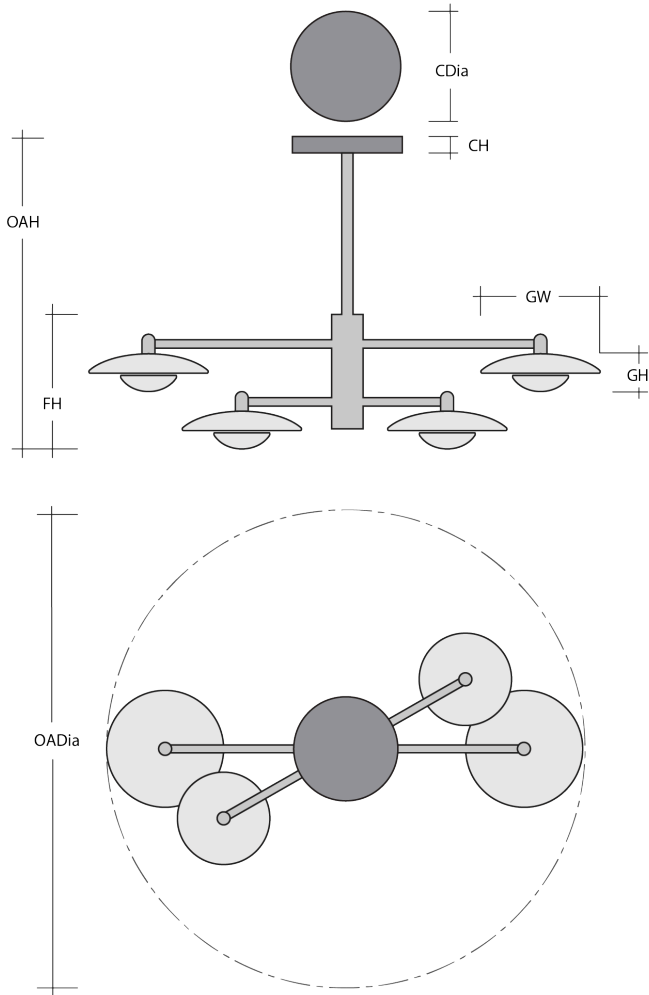

Mobile - 4pc - Cirrus

Product Dimensions *Dimensions may vary up to 7/8"*

Overall Height	OAH	19.7 – 76.7 in
Overall Diameter	OADia	52.5 in
Canopy Height	CH	1.2 in
Canopy Diameter	CDia	9 in
Fixture Height	FH	13.5 in

Glass Dimensions

Large Qty		2
Medium Qty		2
Large Glass Height	GH	4.6 in
Large Glass Width	GW	13.9 in
Medium Glass Height	GH	4.6 in
Medium Glass Width	GW	11.5 in

Electrical

Bulb/Lamping Qty		4
Bulb/Lamping Type		LED
Wattage		16 watts
Voltage		120 volts
Total Source Lumens		1360 lumens
Dimming Type		TRIAC/ELV
Correlated Color Temp: CCT		3000K
Color Rendering Index: CRI		93+
Certification		ETL

Installation & Mounting

Weight: Lbs		40 lbs
Mounting Type		J-Box
Suspension Type		Rod
Flat or Sloped		Sloped
Max Slope	SA	25 degrees
Slope Orientation		All
Location		Indoor/Dry

Other Information

Warranty		See Website

Project Notes

Name:

Location:

Quantity:

Finish Color:

Glass Color:

Notes: