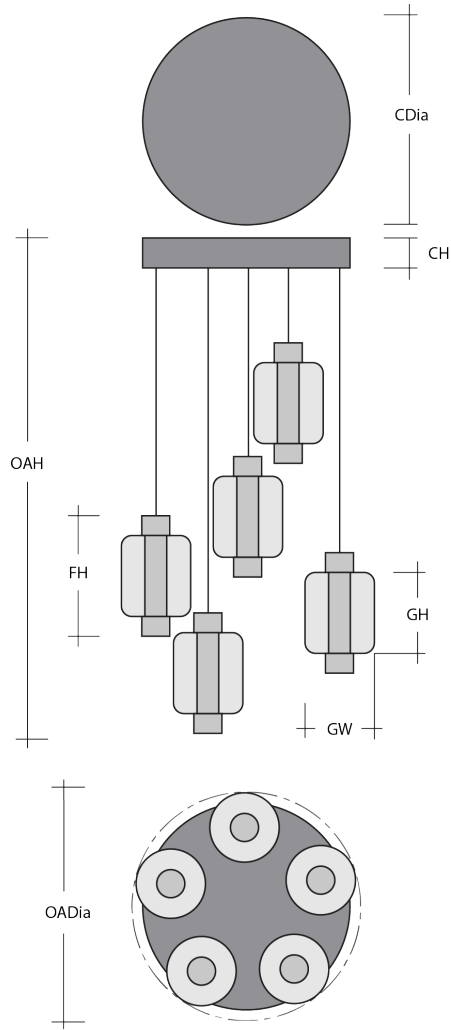

## Mandrel Round 5pc Multi-Pendant - Aalto

Suitable for a wide range of interior spaces, these statement-making pendant chandeliers feature three or five Aalto mandrel single pendants suspended from a round canopy. Each 18”H pendant provides both ambient and downward-directed LED illumination and includes 10 feet of matching field-adjustable braided cord. Now available for preorder for Q2 shipment. Make this fixture uniquely yours with additional configuration options including multiple glass styles, glass colors, cord colors and cord lengths. Here's how >

### General Notes:

- Visit [studio.hammerton.com](http://studio.hammerton.com) to read our complete warranty.
- All dimensions are in inches unless otherwise noted. Dimensions may vary up to 7/8”.

Revision date: 2025-01-08

### Product Dimensions *Dimensions may vary up to 7/8"*

Overall Height	OAH	17.4 – 144 in
Overall Diameter	OADia	21 in
Canopy Height	CH	1.6 in
Canopy Diameter	CDia	16.5 in
Fixture Height	FH	15.5 in

### Glass Dimensions

Medium Qty		5
Medium Glass Height	GH	10.8 in
Medium Glass Width	GW	7.5 in