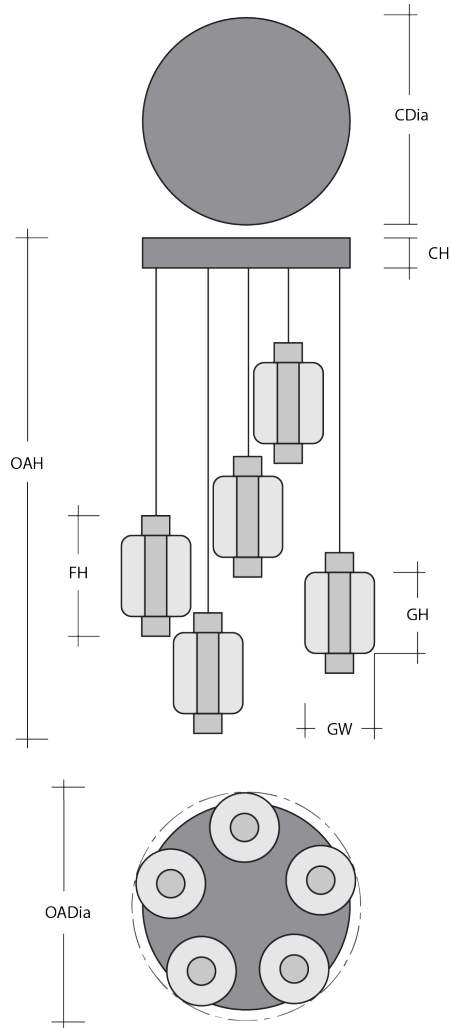

Mandrel Round 5pc Multi-Pendant - Gem

Suitable for a wide range of interior spaces, these statement-making pendant chandeliers feature three or five Gem mandrel single pendants suspended from a round canopy. Each 18”H pendant provides both ambient and downward-directed LED illumination and includes 10 feet of matching field-adjustable braided cord. Now available for preorder for Q2 shipment. Make this fixture uniquely yours with additional configuration options including multiple glass styles, glass colors, cord colors and cord lengths. Here's how >

General Notes:

- Visit studio.hammerton.com to read our complete warranty.
- All dimensions are in inches unless otherwise noted. Dimensions may vary up to 7/8”.

Revision date: 2025-01-08

[Scan for Product & Install Info](#)

Mandrel Round 5pc Multi-Pendant - Gem

Product Dimensions *Dimensions may vary up to 7/8"*

Overall Height	OAH	17.4 – 144 in
Overall Diameter	OADia	21.4 in
Canopy Height	CH	1.6 in
Canopy Diameter	CDia	16.5 in
Fixture Height	FH	15.5 in

Glass Dimensions

Medium Qty		5
Medium Glass Height	GH	10.8 in
Medium Glass Width	GW	7 in

Electrical

Bulb/Lamping Qty		5
Bulb/Lamping Type		LED
Wattage		47 watts
Voltage		120 volts
Total Source Lumens		4250 lumens
Dimming Type		TRIAC/ELV
Correlated Color Temp: CCT		3000K
Color Rendering Index: CRI		93+
Certification		ETL