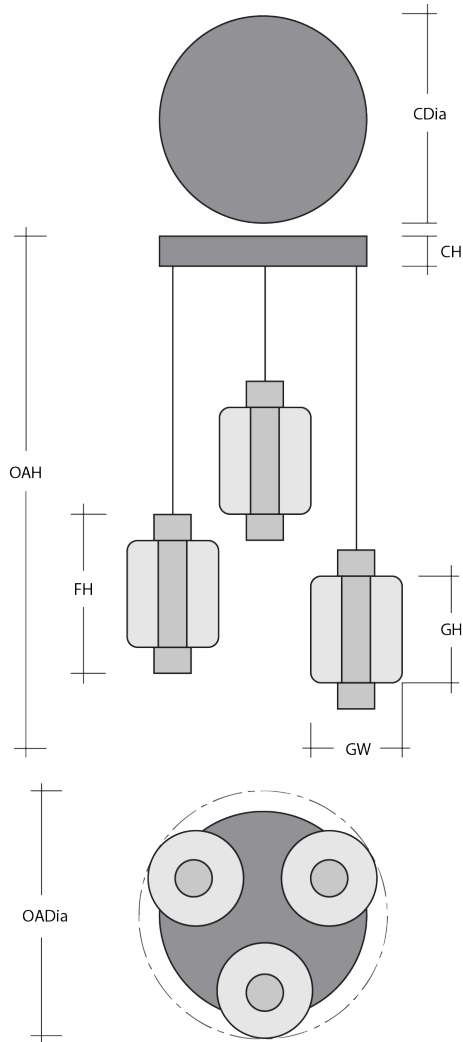

Mandrel Round 3pc Multi-Pendant - Gem

Suitable for a wide range of interior spaces, these statement-making pendant chandeliers feature three or five Gem mandrel single pendants suspended from a round canopy. Each 18”H pendant provides both ambient and downward-directed LED illumination and includes 10 feet of matching field-adjustable braided cord. Now available for preorder for Q2 shipment. Make this fixture uniquely yours with additional configuration options including multiple glass styles, glass colors, cord colors and cord lengths. Here's how >

General Notes:

- Visit studio.hammerton.com to read our complete warranty.
- All dimensions are in inches unless otherwise noted. Dimensions may vary up to 7/8”.

Revision date: 2025-01-08

[Scan for Product & Install Info](#)

Mandrel Round 3pc Multi-Pendant - Gem

Product Dimensions *Dimensions may vary up to 7/8"*

Overall Height	OAH	17.4 – 144 in
Overall Diameter	OADia	18.9 in
Canopy Height	CH	1.6 in
Canopy Diameter	CDia	16.5 in
Fixture Height	FH	15.5 in

Glass Dimensions

Medium Qty		3
Medium Glass Height	GH	10.8 in
Medium Glass Width	GW	7 in

Electrical

Bulb/Lamping Qty		3
Bulb/Lamping Type		LED
Wattage		28.5 watts
Voltage		120 volts
Total Source Lumens		2550 lumens
Dimming Type		TRIAC/ELV
Correlated Color Temp: CCT		3000K
Color Rendering Index: CRI		93+
Certification		ETL