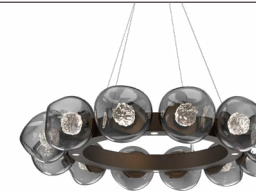

Gaia Two Tier Radial Ring
CHB0092-2T

Gaia Two Tier Bezel Ring
CHB0092-2B

Gem Belvedere
CHB0039-39

Gem Modern Vine
CHB0039-VA

Gem Radial Ring
CHB0039-36

Gem Bezel Ring
CHB0039-OB

★ Denotes new product

CHB0039-2B-BB-A
 Gem Two Tier Chandelier
 Shown with
 Burnished Bronze metallic finish (BB)
 Amber blown glass (A)

Glacier Ring
CHB0061-36

Glacier Two Tier Ring
CHB0061-2B

Ironwood Square
CHB0032-OD

Luna Radial Ring
CHB0095-36

Luna Bezel Ring
CHB0095-0C

Luna Starburst
CHB0095-0H

Luna Twisted Vine
CHB0095-T4

Luna Two Tier Radial Ring
CHB0095-2T