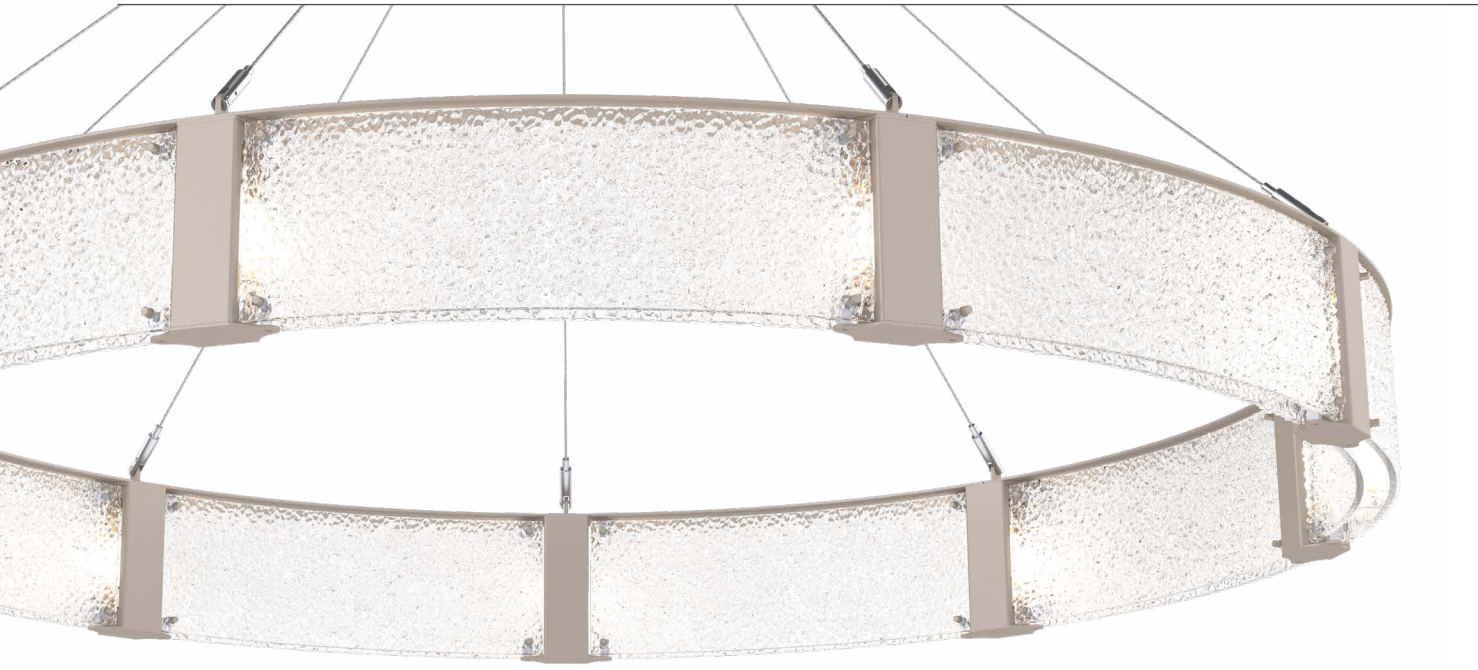

HAMMERTON S T U D I O

PRODUCT GALLERY | 2025

CHANDELIERS

Aalto Belvedere
CHB0049-37

Aalto Modern Vine
CHB0049-VA

Aalto Starburst
CHB0049-OA

Aalto Two Tier Belvedere
CHB0049-54

Asscher Ring
CHB0080-36