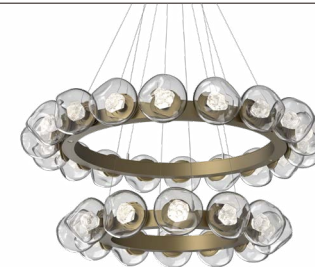

Gaia Two Tier Radial Ring
CHB0092-2T

Gaia Two Tier Bezel Ring
CHB0092-2B

Gem Belvedere
CHB0039-39

Gem Modern Vine
CHB0039-VA

Gem Radial Ring
CHB0039-36

Gem Bezel Ring
CHB0039-OB

★ Denotes new product

CHB0039-2B-BB-A
 Gem Two Tier Chandelier
 Shown with
 Burnished Bronze metallic finish (BB)
 Amber blown glass (A)

Glacier Ring
CHB0061-36

Glacier Two Tier Ring
CHB0061-2B

Ironwood Square
CHB0032-OD

Luna Radial Ring
CHB0095-36

Luna Bezel Ring
CHB0095-0C

Luna Starburst
CHB0095-0H

Luna Twisted Vine
CHB0095-T4

Luna Two Tier Radial Ring
CHB0095-2T

Luna Two Tier Bezel Ring
CHB0095-2B

Mesa Modern Vine
CHB0089-VB

★ **Mesa Radial Ring**
CHB0089-36

Mesa Bezel Ring
CHB0089-0D

Mesa Starburst
CHB0089-0G

Mesa Twisted Vine
CHB0089-T4

★ **Mesa Two Tier Radial Ring**
CHB0089-2T

★ Denotes new product

CHANDELIERS CONT.

Mesa Two Tier Bezel Ring
CHB0089-2B

Parallel Ring
CHB0042-24

Parallel Two Tier Ring
CHB0042-2B

Pebble Ring
CHB0079-36

Pebble Two Tier Ring
CHB0079-2T

Rock Crystal Belvedere
CHB0050-37