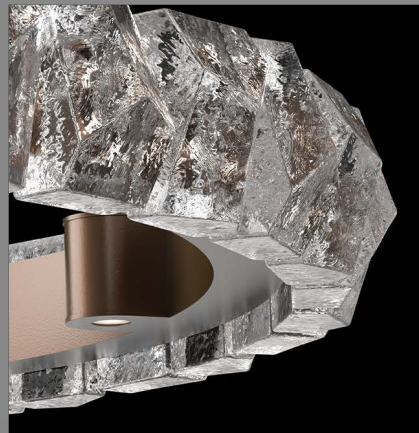

HAMMERTON S T U D I O

PRODUCT GALLERY | 2025

CHANDELIERS

Aalto Belvedere
CHB0049-37

Aalto Modern Vine
CHB0049-VA

Aalto Starburst
CHB0049-OA

Aalto Two Tier Belvedere
CHB0049-54

Asscher Ring
CHB0080-36