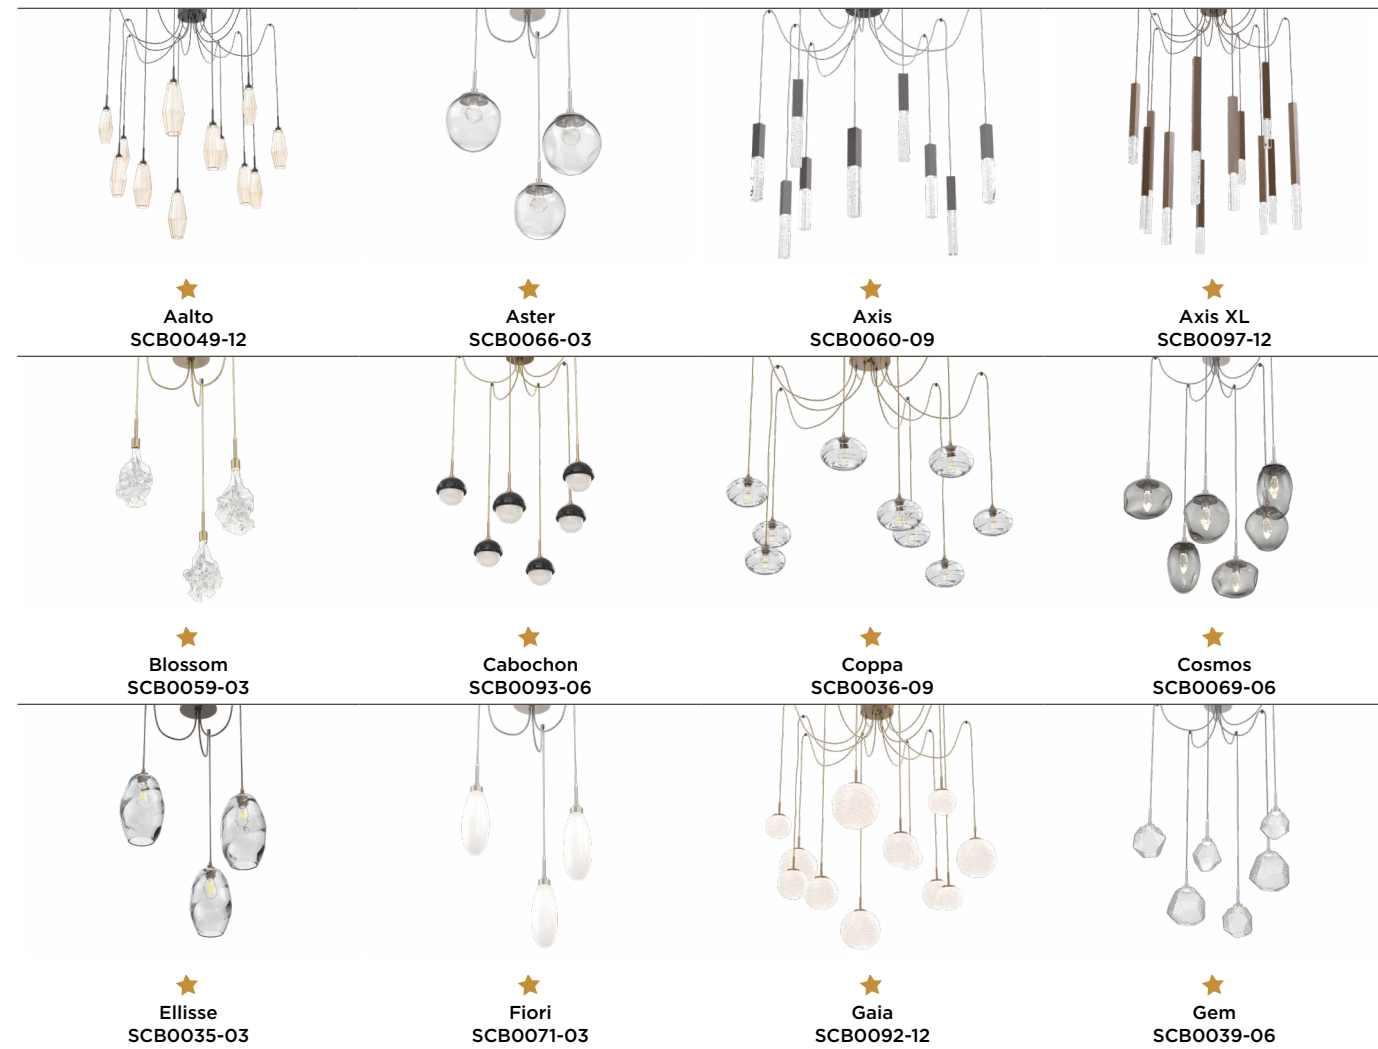

SWAG CHANDELIERS