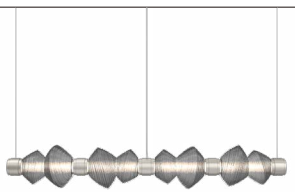

★
Mesa Mandrel
PLB0089-04