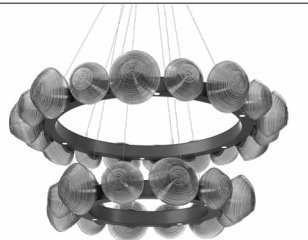

Glacier Ring
CHB0061-36

Glacier Two Tier Ring
CHB0061-2B

Ironwood Square
CHB0032-OD

Luna Radial Ring
CHB0095-36

Luna Bezel Ring
CHB0095-0C

Luna Starburst
CHB0095-0H

Luna Twisted Vine
CHB0095-T4

Luna Two Tier Radial Ring
CHB0095-2T

Luna Two Tier Bezel Ring
CHB0095-2B

Mesa Modern Vine
CHB0089-VB

★ **Mesa Radial Ring**
CHB0089-36

Mesa Bezel Ring
CHB0089-0D

Mesa Starburst
CHB0089-0G

Mesa Twisted Vine
CHB0089-T4

★ **Mesa Two Tier Radial Ring**
CHB0089-2T

★ Denotes new product

CHANDELIERS CONT.

Mesa Two Tier Bezel Ring
CHB0089-2B

Parallel Ring
CHB0042-24

Parallel Two Tier Ring
CHB0042-2B

Pebble Ring
CHB0079-36

Pebble Two Tier Ring
CHB0079-2T

Rock Crystal Belvedere
CHB0050-37