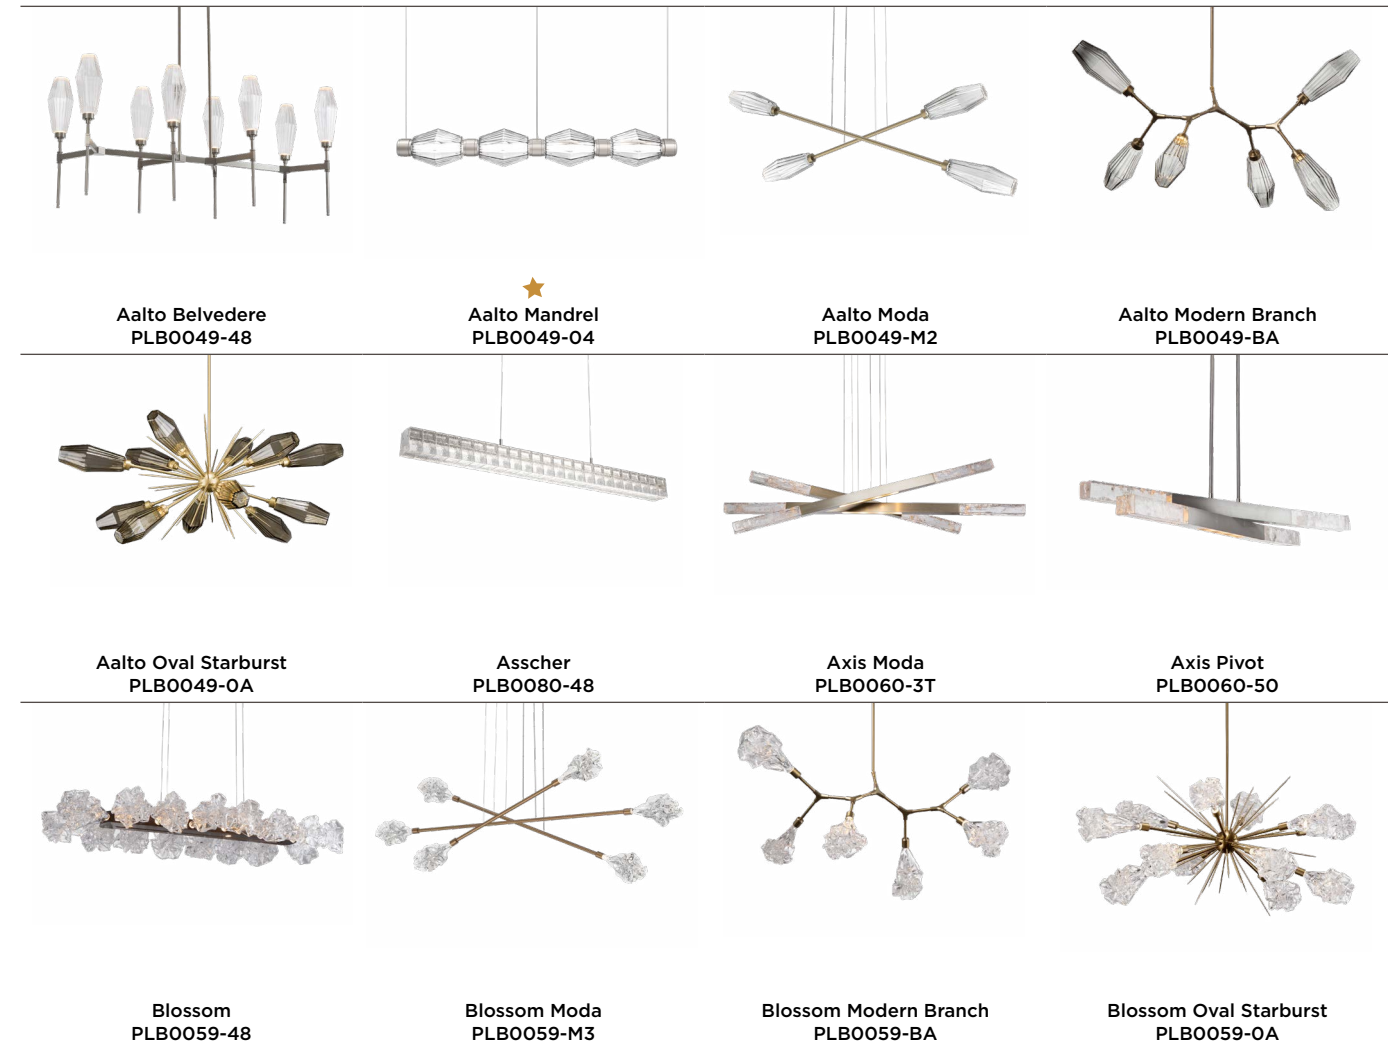

★
Gaia Half Starburst
CLB0092-02

★
Gaia Single Glass
SMB0092-01

Gem
CLB0039-01

★
Gem Half Starburst
CLB0039-02

★
Gem Single Glass
SMB0039-01

Luna
CLB0095-01

★
Luna Half Starburst
CLB0095-02

★
Mesa
CLB0089-01

★
Mesa Half Starburst
CLB0089-02

★
Mesa Single Glass
SMB0089-01

Rock Crystal
CLB0050-01

★
Rock Crystal Half Starburst
CLB0050-02

Tempest
CLB0013-14

Tweed
CLB0037-14

Uptown Mesh
CLB0019-14

★
Vessel Single
SMB0091-01

★ Denotes new product

LINEAR CHANDELIERS

Aalto Belvedere
PLB0049-48

★ Aalto Mandrel
PLB0049-04

Aalto Moda
PLB0049-M2

Aalto Modern Branch
PLB0049-BA

Aalto Oval Starburst
PLB0049-0A

Asscher
PLB0080-48