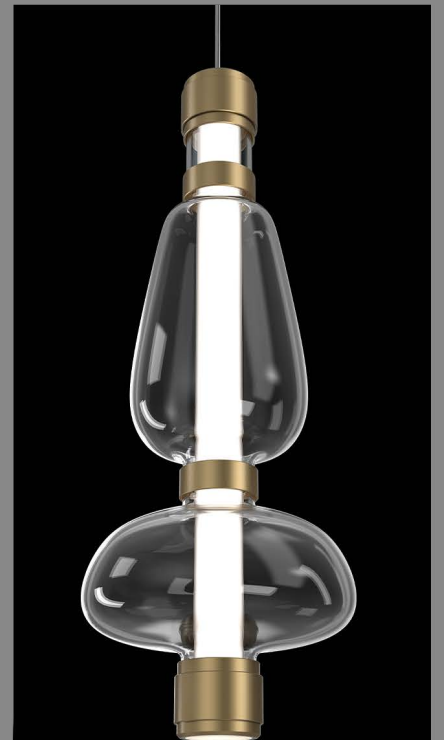

HAMMERTON S T U D I O

PRODUCT GALLERY | 2025

CHANDELIERS

Aalto Belvedere
CHB0049-37

Aalto Modern Vine
CHB0049-VA

Aalto Starburst
CHB0049-OA

Aalto Two Tier Belvedere
CHB0049-54

Asscher Ring
CHB0080-36

Axis Hexagonal
CHB0060-35

Blossom Modern Vine
CHB0059-VA

Blossom Ring
CHB0059-36

Blossom Starburst
CHB0059-OA

Blossom Two Tier Ring
CHB0059-2B

Cabachon Bezel Ring
CHB0093-OC

Cabachon Two Tier Bezel Ring
CHB0093-2B