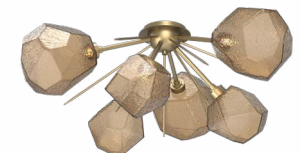

★
Gem Half Starburst
CLB0039-02