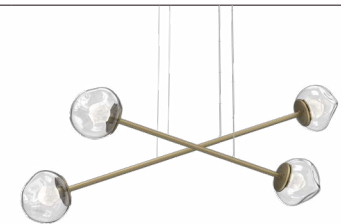

Sixty3 London | Photography: Julian Abrams

LINEAR CHANDELIERS CONT.

Ironwood
PLB0032-OA

Ledgestone
PLB0056-41

Luna Moda
PLB0095-M2

Luna Modern Branch
PLB0095-BA

Luna Oval Starburst
PLB0095-OD

Luna Twisted Branch
PLB0095-T8