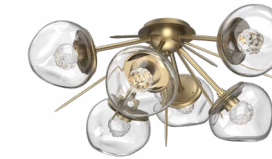

★
Cumulus
SMB0099-02

★
Cumulus Hub & Spoke
SMB0099-H6

Downtown Mesh
CLB0020-14

Fiori
CLB0071-01

★
Fiori Half Starburst
CLB0071-02

★
Gaia
CLB0092-01

★ Denotes new product

FLUSH MOUNTS CONT.

★
Gaia Half Starburst
CLB0092-02

★
Gaia Single Glass
SMB0092-01

Gem
CLB0039-01

★
Gem Half Starburst
CLB0039-02

★
Gem Single Glass
SMB0039-01

Luna
CLB0095-01

★
Luna Half Starburst
CLB0095-02

★
Mesa
CLB0089-01