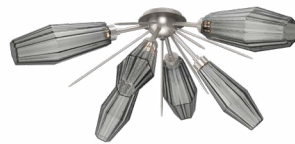

★
Aalto Half Starburst
CLB0049-02