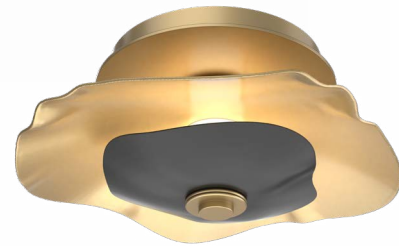

Atmosphere Cirrus Large Sconce & Flush Mount
SMB0098-03-GP-CG
Shown: Graphite metallic finish
with Clear Granite textured glass

Atmosphere Cirrus 6-Light Hub & Spoke
SMB0098-H6-GB-SG
Shown: Gilded Brass metallic finish
with Smoke Granite textured glass

Atmosphere Cirrus Large Sconce & Flush Mount
SMB0098-03-NB-SG
Shown: Novel Brass metallic finish
with Smoke Granite textured glass

Atmosphere Cirrus 6-Light Hub & Spoke
SMB0098-H6-BB-SG
Shown: Burnshed Bronze metallic finish
with Smoke Granite textured glass

ATMOSPHERE COLLECTION | CUMULUS

Atmosphere Cumulus 6-Light Hub & Spoke
SMB0099-H6-GB-MI
Shown: Gilded Brass metallic finish
with matching inner disc

Atmosphere Cumulus Medium Sconce & Flush Mount
SMB0099-02-GB-BI
Shown: Gilded Brass metallic finish
with Black inner disc

Aalto Mandrel Linear Chandelier
 PLB0049-04-NB-RA
 Shown: Novel Brass metallic finish
 with Ribbed Amber blown glass

NEW MANDREL LINEAR CHANDELIERS

Featuring an LED-illuminated glass 'mandrel' inner spine, this popular linear fixture now includes two new styles. Each is available in 52" and 74" widths and a choice of eight finishes.