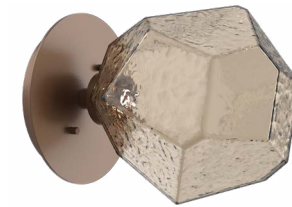

Gem Single Glass Sconce & Flush Mount
SMB0039-01-BB-B
Shown: Burnished Bronze metallic finish
& Bronze blown glass