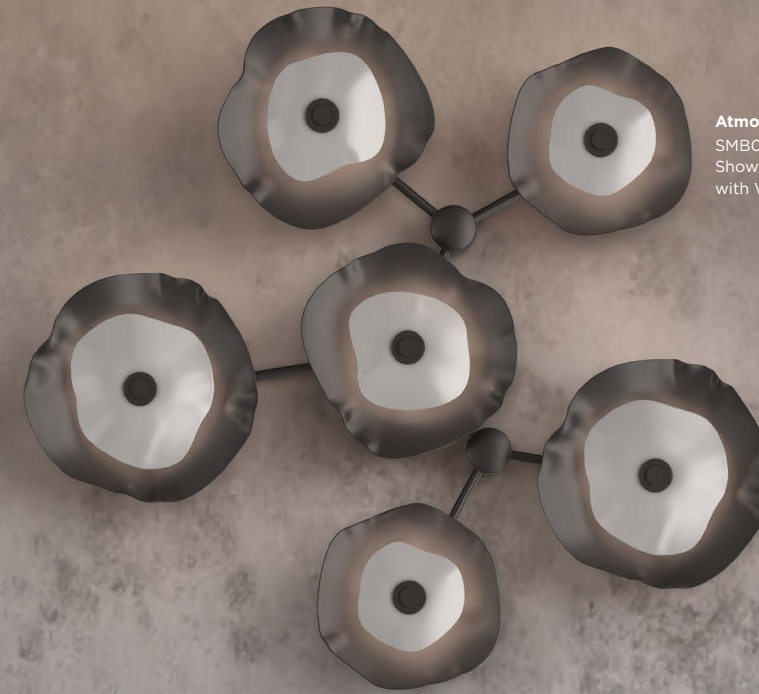

Atmosphere Cumulus 6-Light Hub & Spoke
SMB0099-H6-GP-WI
Shown: Graphite metallic finish
with White inner discs