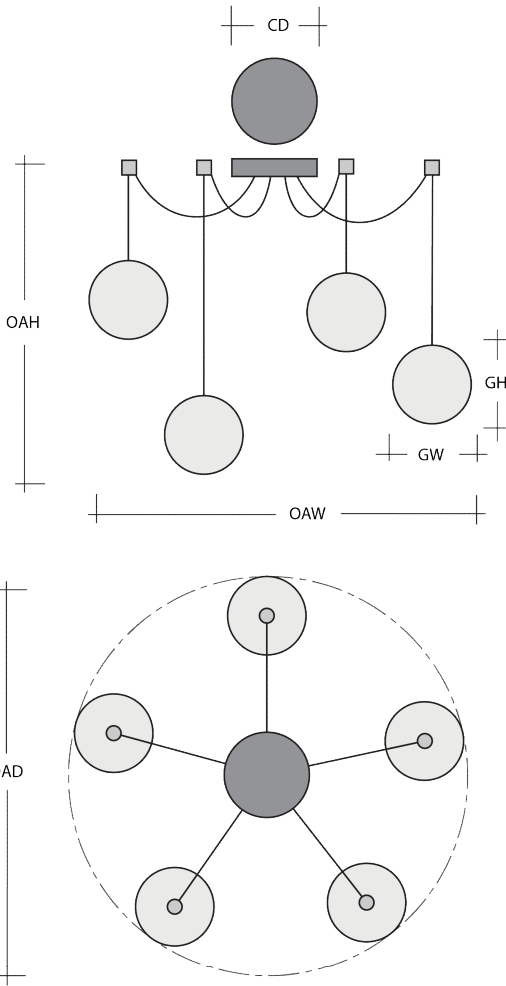

## AXIS XL SWAG MULTI-PENDANT 6 PC.

Featuring a standard configuration of our oversized 24”, 32” and 40” Axis pendants, this versatile chandelier style enables customization of the placement and height of each pendant. Integrated LED illuminates each artisan cast rod, brilliantly crafted from recycled crystal glass by Hammerton artisans.

### Product Notes-PLEASE READ:

- All Hammerton Studio fixtures are handcrafted by artisans. Subtle imperfections reflect the mark of the maker and should be expected.
- This product may incorporate both steel and aluminum material. Transparent finishes may vary between steel and aluminum components.
- Products incorporating artisan blown and cast glass may create dramatic patterns of light and shadow on surrounding surfaces. While this is often desirable, shadowing can be minimized by adding recessed ceiling light to the installation area.

### General Notes:

- Visit [studio.hammerton.com](http://studio.hammerton.com) to read our complete warranty.
- All dimensions are in inches unless otherwise noted. Dimensions may vary up to 7/8".

Scan for Product  
& Install Info

## AXIS XL SWAG MULTI-PENDANT 6 PC.

Product Dimensions		Inches
OAH	Over All Height: Min-Max	41.2 - 120
OAW	Over All Width: Min-Max	11 - 290
CD	Canopy Diameter	6

Glass Dimensions		
	Large Glass Quantity	2
GH-GW	Large Glass Size: GH x GW	13x2
	Medium Glass Quantity	2
GH-GW	Medium Glass Size: GH x GW	10x3
	Small Glass Quantity	2
GH-GW	Small Glass Size: GH x GW	7x3