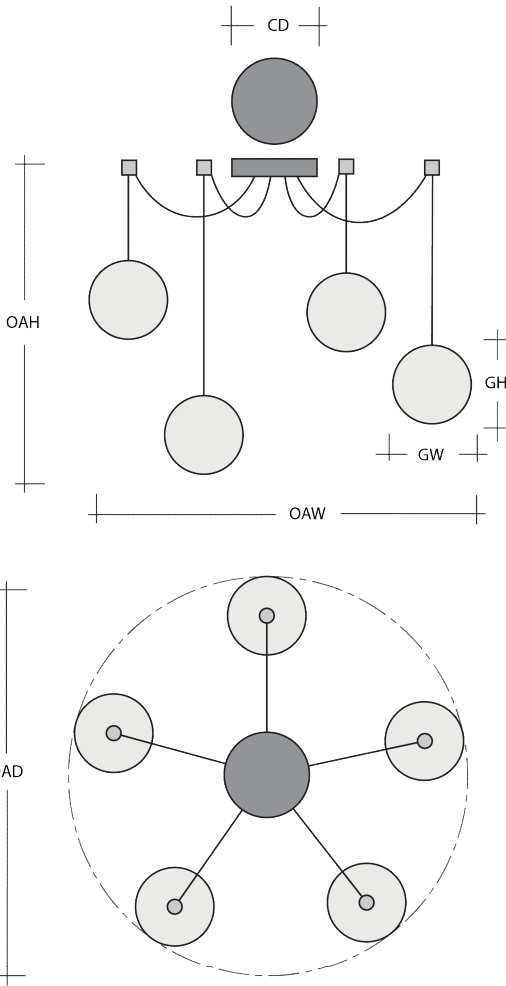

AXIS XL SWAG MULTI-PENDANT 3 PC.

Featuring a standard configuration of our oversized 24", 32" and 40" Axis pendants, this versatile chandelier style enables customization of the placement and height of each pendant. Integrated LED illuminates each artisan cast rod, brilliantly crafted from recycled crystal glass by Hammerton artisans.

Metallic Finishes

Glass Colors

Product Notes-PLEASE READ:

- All Hammerton Studio fixtures are handcrafted by artisans. Subtle imperfections reflect the mark of the maker and should be expected.
- This product may incorporate both steel and aluminum material. Transparent finishes may vary between steel and aluminum components.
- Products incorporating artisan blown and cast glass may create dramatic patterns of light and shadow on surrounding surfaces. While this is often desirable, shadowing can be minimized by adding recessed ceiling light to the installation area.

General Notes:

- Visit studio.hammerton.com to read our complete warranty.
- All dimensions are in inches unless otherwise noted. Dimensions may vary up to 7/8".

Scan for Product
& Install Info

HAMMERTON STUDIO

AXIS XL SWAG MULTI-PENDANT 3 PC.

Product Dimensions		Inches
OAH	Over All Height: Min-Max	41.2 - 120
OAW	Over All Width: Min-Max	11 - 290
CD	Canopy Diameter	6

Glass Dimensions		
	Large Glass Quantity	1
GH-GW	Large Glass Size: GH x GW	13x2
	Medium Glass Quantity	1
GH-GW	Medium Glass Size: GH x GW	10x2
	Small Glass Quantity	1
GH-GW	Small Glass Size: GH x GW	7x2