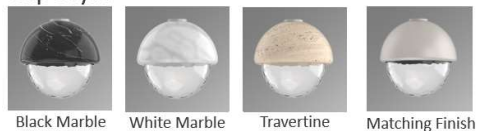

CABOCHON SWAG MULTI-PENDANT 12 PC.

Capturing the visual intrigue of a time-honored gemstone style, this versatile chandelier enables customization of the placement and height of each pendant. Each 'Pebble' is a sculptural fusion of polished stone, artisan blown crystal glass and metalwork. Integrated LED light illuminates each glass shade without the distraction of a filament bulb. Available in several glass colors, stone styles and finishes.

Metallic Finishes

Glass Colors

Cap Style

Product Notes-PLEASE READ:

- All Hammerton Studio fixtures are handcrafted by artisans. Subtle imperfections reflect the mark of the maker and should be expected.
- This product may incorporate both steel and aluminum material. Transparent finishes may vary between steel and aluminum components.
- Products incorporating artisan blown and cast glass may create dramatic patterns of light and shadow on surrounding surfaces. While this is often desirable, shadowing can be minimized by adding recessed ceiling light to the installation area.

Finish Color:

Glass Color:

Notes:

Other Information

Construction Material

Aluminum, Glass

Warranty

Limited Lifetime