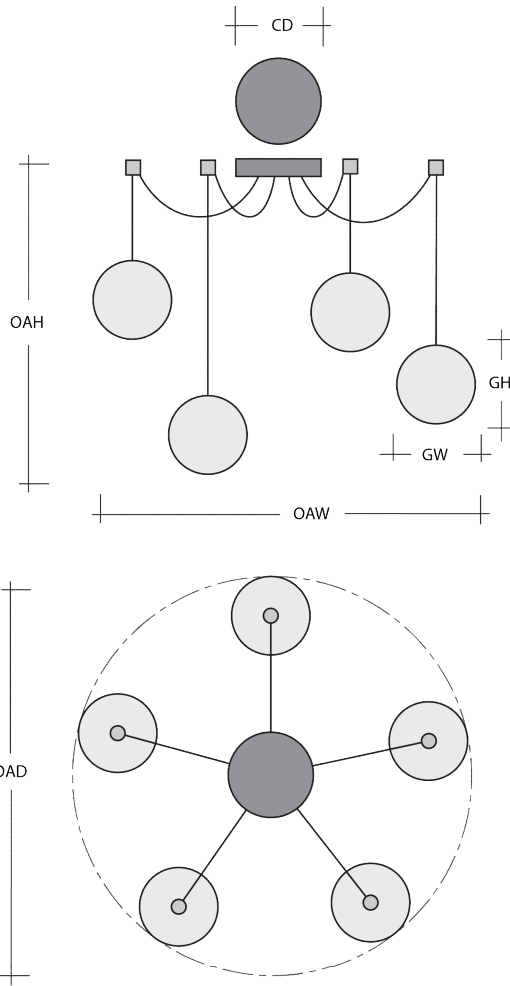

CABOCHON SWAG MULTI-PENDANT 12 PC.

Capturing the visual intrigue of a time-honored gemstone style, this versatile chandelier enables customization of the placement and height of each pendant. Each 'Pebble' is a sculptural fusion of polished stone, artisan blown crystal glass and metalwork. Integrated LED light illuminates each glass shade without the distraction of a filament bulb. Available in several glass colors, stone styles and finishes.

Metallic Finishes

Glass Colors

Cap Style

Product Notes-PLEASE READ:

- All Hammerton Studio fixtures are handcrafted by artisans. Subtle imperfections reflect the mark of the maker and should be expected.
- This product may incorporate both steel and aluminum material. Transparent finishes may vary between steel and aluminum components.
- Products incorporating artisan blown and cast glass may create dramatic patterns of light and shadow on surrounding surfaces. While this is often desirable, shadowing can be minimized by adding recessed ceiling light to the installation area.

General Notes:

- Visit studio.hammerton.com to read our complete warranty.
- All dimensions are in inches unless otherwise noted. Dimensions may vary up to 7/8".

Scan for Product
& Install Info

HAMMERTON STUDIO

CABOCHON SWAG MULTI-PENDANT 12 PC.

Product Dimensions		Inches
OAH	Over All Height: Min-Max	12.7 - 120
OAW	Over All Width: Min-Max	14.1 - 293.1
CD	Canopy Diameter	9

Glass Dimensions		
Large Glass Quantity		12
GH-GW	Large Glass Size: GH x GW	4x5.4
Medium Glass Quantity		N/A
GH-GW	Medium Glass Size: GH x GW	N/A
Small Glass Quantity		N/A
GH-GW	Small Glass Size: GH x GW	N/A