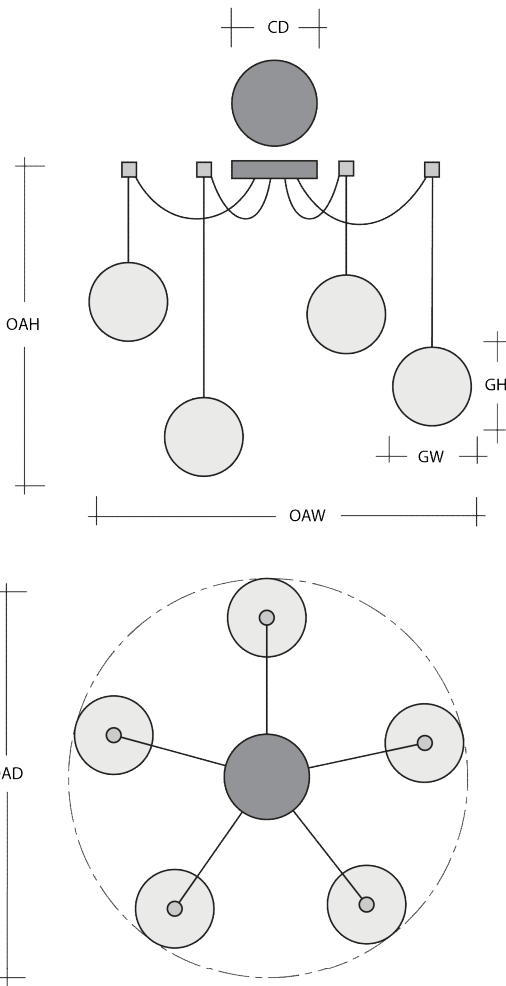

Metallic Finishes

Glass Colors

Cap Style

Product Notes-PLEASE READ:

- All Hammerton Studio fixtures are handcrafted by artisans. Subtle imperfections reflect the mark of the maker and should be expected.
- This product may incorporate both steel and aluminum material. Transparent finishes may vary between steel and aluminum components.
- Products incorporating artisan blown and cast glass may create dramatic patterns of light and shadow on surrounding surfaces. While this is often desirable, shadowing can be minimized by adding recessed ceiling light to the installation area.

General Notes:

- Visit studio.hammerton.com to read our complete warranty.
- All dimensions are in inches unless otherwise noted. Dimensions may vary up to 7/8".

Scan for Product
& Install Info

HAMMERTON STUDIO

CABOCHON SWAG MULTI-PENDANT 9 PC.

Product Dimensions		Inches
OAH	Over All Height: Min-Max	12.7 - 120
OAW	Over All Width: Min-Max	14.1 - 293.1
CD	Canopy Diameter	9

Glass Dimensions		
	Large Glass Quantity	9
GH-GW	Large Glass Size: GH x GW	4x5.3
	Medium Glass Quantity	N/A
GH-GW	Medium Glass Size: GH x GW	N/A
	Small Glass Quantity	N/A
GH-GW	Small Glass Size: GH x GW	N/A