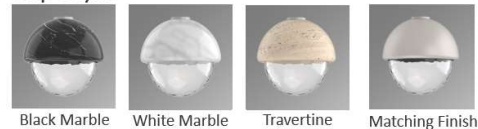

CABOCHON SWAG MULTI-PENDANT 9 PC.

Capturing the visual intrigue of a time-honored gemstone style, this versatile chandelier enables customization of the placement and height of each pendant. Each 'Pebble' is a sculptural fusion of polished stone, artisan blown crystal glass and metalwork. Integrated LED light illuminates each glass shade without the distraction of a filament bulb. Available in several glass colors, stone styles and finishes.

Metallic Finishes

Glass Colors

Cap Style

Product Notes-PLEASE READ:

- All Hammerton Studio fixtures are handcrafted by artisans. Subtle imperfections reflect the mark of the maker and should be expected.
- This product may incorporate both steel and aluminum material. Transparent finishes may vary between steel and aluminum components.
- Products incorporating artisan blown and cast glass may create dramatic patterns of light and shadow on surrounding surfaces. While this is often desirable, shadowing can be minimized by adding recessed ceiling light to the installation area.