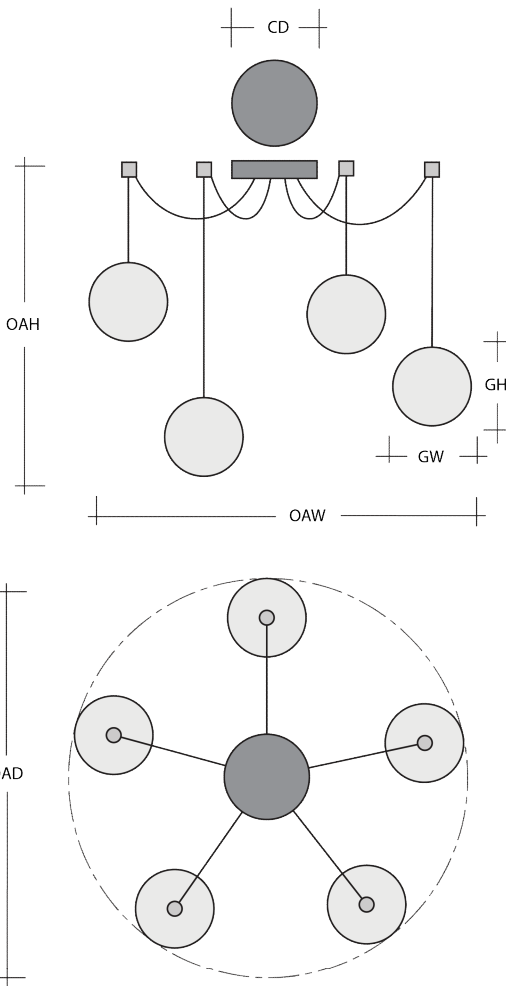

CABOCHON SWAG MULTI-PENDANT 6 PC.

Capturing the visual intrigue of a time-honored gemstone style, this versatile chandelier enables customization of the placement and height of each pendant. Each 'Pebble' is a sculptural fusion of polished stone, artisan blown crystal glass and metalwork. Integrated LED light illuminates each glass shade without the distraction of a filament bulb. Available in several glass colors, stone styles and finishes.

Metallic Finishes

Glass Colors

Cap Style

Product Notes-PLEASE READ:

- All Hammerton Studio fixtures are handcrafted by artisans. Subtle imperfections reflect the mark of the maker and should be expected.
- This product may incorporate both steel and aluminum material. Transparent finishes may vary between steel and aluminum components.
- Products incorporating artisan blown and cast glass may create dramatic patterns of light and shadow on surrounding surfaces. While this is often desirable, shadowing can be minimized by adding recessed ceiling light to the installation area.

General Notes:

- Visit studio.hammerton.com to read our complete warranty.
- All dimensions are in inches unless otherwise noted. Dimensions may vary up to 7/8".

Scan for Product
& Install Info

HAMMERTON STUDIO

CABOCHON SWAG MULTI-PENDANT 6 PC.

Product Dimensions		Inches
OAH	Over All Height: Min-Max	11.4 - 120
OAW	Over All Width: Min-Max	14.1 - 293.1
CD	Canopy Diameter	6

Glass Dimensions		
	Large Glass Quantity	6
GH-GW	Large Glass Size: GH x GW	4x5.2
	Medium Glass Quantity	N/A
GH-GW	Medium Glass Size: GH x GW	N/A
	Small Glass Quantity	N/A
GH-GW	Small Glass Size: GH x GW	N/A