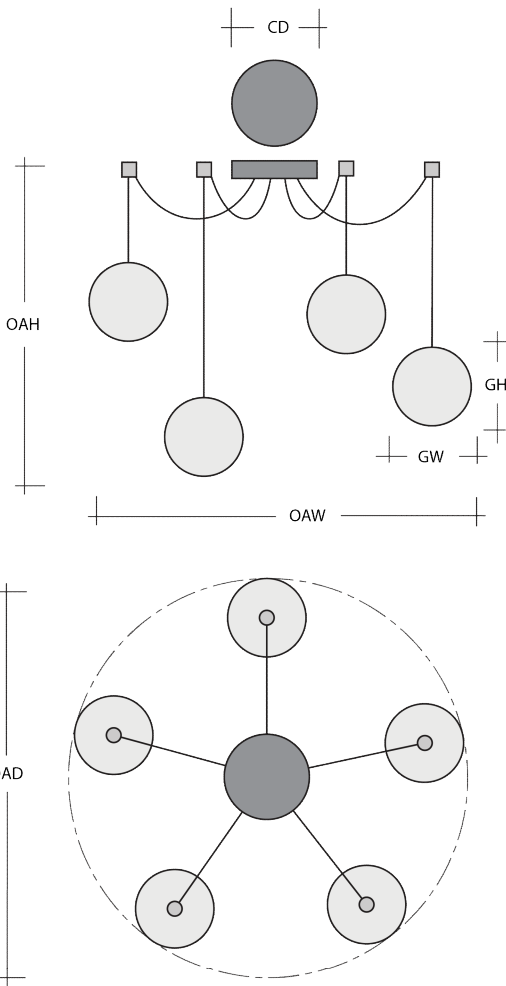

Metallic Finishes

Glass Colors

Cap Style

Product Notes-PLEASE READ:

- All Hammerton Studio fixtures are handcrafted by artisans. Subtle imperfections reflect the mark of the maker and should be expected.
- This product may incorporate both steel and aluminum material. Transparent finishes may vary between steel and aluminum components.
- Products incorporating artisan blown and cast glass may create dramatic patterns of light and shadow on surrounding surfaces. While this is often desirable, shadowing can be minimized by adding recessed ceiling light to the installation area.

General Notes:

- Visit studio.hammerton.com to read our complete warranty.
- All dimensions are in inches unless otherwise noted. Dimensions may vary up to 7/8".

Scan for Product
& Install Info

HAMMERTON STUDIO

CABOCHON SWAG MULTI-PENDANT 3 PC.

Product Dimensions		Inches
OAH	Over All Height: Min-Max	11.4 - 120
OAW	Over All Width: Min-Max	14.1 - 293.1
CD	Canopy Diameter	6

Glass Dimensions		
	Large Glass Quantity	3
GH-GW	Large Glass Size: GH x GW	4x5.1
	Medium Glass Quantity	N/A
GH-GW	Medium Glass Size: GH x GW	N/A
	Small Glass Quantity	N/A
GH-GW	Small Glass Size: GH x GW	N/A