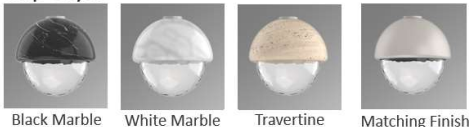

CABOCHON SWAG MULTI-PENDANT 3 PC.

Capturing the visual intrigue of a time-honored gemstone style, this versatile chandelier enables customization of the placement and height of each pendant. Each 'Pebble' is a sculptural fusion of polished stone, artisan blown crystal glass and metalwork. Integrated LED light illuminates each glass shade without the distraction of a filament bulb. Available in several glass colors, stone styles and finishes.

Metallic Finishes

Glass Colors

Cap Style

Product Notes-PLEASE READ:

- All Hammerton Studio fixtures are handcrafted by artisans. Subtle imperfections reflect the mark of the maker and should be expected.
- This product may incorporate both steel and aluminum material. Transparent finishes may vary between steel and aluminum components.
- Products incorporating artisan blown and cast glass may create dramatic patterns of light and shadow on surrounding surfaces. While this is often desirable, shadowing can be minimized by adding recessed ceiling light to the installation area.

CABOCHON SWAG MULTI-PENDANT 3 PC.

Product Dimensions		Inches
OAH	Over All Height: Min-Max	11.4 - 120
OAW	Over All Width: Min-Max	14.1 - 293.1
CD	Canopy Diameter	6

Glass Dimensions		
	Large Glass Quantity	3
GH-GW	Large Glass Size: GH x GW	4x5.1
	Medium Glass Quantity	N/A
GH-GW	Medium Glass Size: GH x GW	N/A
	Small Glass Quantity	N/A
GH-GW	Small Glass Size: GH x GW	N/A