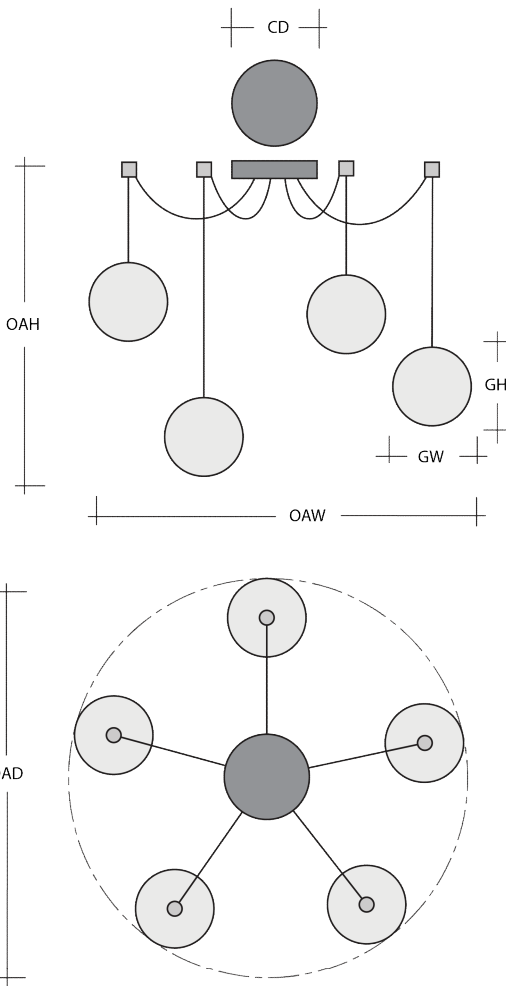

### Product Notes-PLEASE READ:

- All Hammerton Studio fixtures are handcrafted by artisans. Subtle imperfections reflect the mark of the maker and should be expected.
- This product may incorporate both steel and aluminum material. Transparent finishes may vary between steel and aluminum components.
- Products incorporating artisan blown and cast glass may create dramatic patterns of light and shadow on surrounding surfaces. While this is often desirable, shadowing can be minimized by adding recessed ceiling light to the installation area.

### General Notes:

- Visit [studio.hammerton.com](http://studio.hammerton.com) to read our complete warranty.
- All dimensions are in inches unless otherwise noted. Dimensions may vary up to 7/8".

Scan for Product  
& Install Info

## GAIA SWAG MULTI-PENDANT 6 PC.

Product Dimensions		Inches
OAH	Over All Height: Min-Max	15.2 - 120
OAW	Over All Width: Min-Max	19.4 - 298.4
CD	Canopy Diameter	6

Glass Dimensions		
	Large Glass Quantity	2
GH-GW	Large Glass Size: GH x GW	10.2x10.5
	Medium Glass Quantity	2
GH-GW	Medium Glass Size: GH x GW	7.5x7.9
	Small Glass Quantity	2
GH-GW	Small Glass Size: GH x GW	5.8x6.4