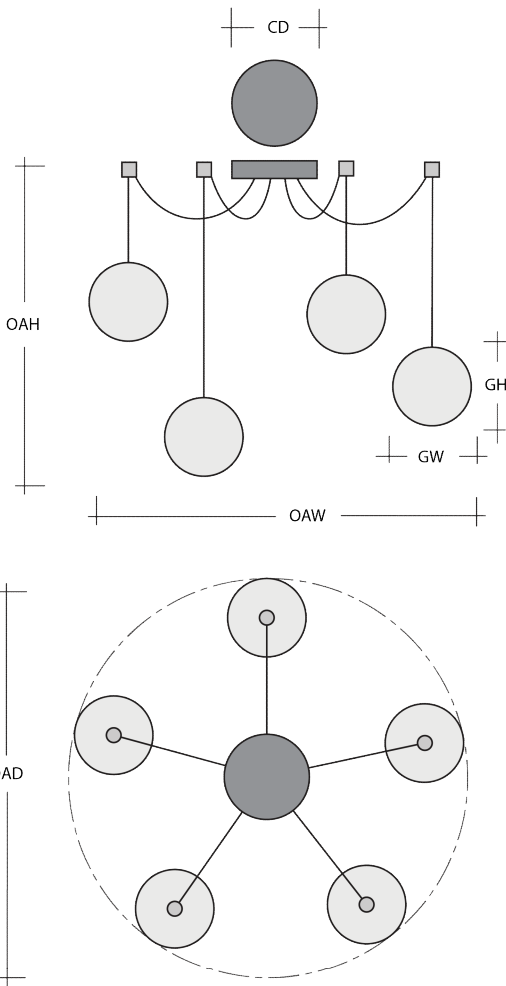

Metallic Finishes

Glass Colors

Product Notes-PLEASE READ:

- All Hammerton Studio fixtures are handcrafted by artisans. Subtle imperfections reflect the mark of the maker and should be expected.
- This product may incorporate both steel and aluminum material. Transparent finishes may vary between steel and aluminum components.
- Products incorporating artisan blown and cast glass may create dramatic patterns of light and shadow on surrounding surfaces. While this is often desirable, shadowing can be minimized by adding recessed ceiling light to the installation area.

General Notes:

- Visit studio.hammerton.com to read our complete warranty.
- All dimensions are in inches unless otherwise noted. Dimensions may vary up to 7/8".

Scan for Product
& Install Info

HAMMERTON STUDIO

GAIA SWAG MULTI-PENDANT 3 PC.

Product Dimensions		Inches
OAH	Over All Height: Min-Max	15.2 - 120
OAW	Over All Width: Min-Max	19.4 - 298.4
CD	Canopy Diameter	6

Glass Dimensions		
	Large Glass Quantity	1
GH-GW	Large Glass Size: GH x GW	10.2x10.4
	Medium Glass Quantity	1
GH-GW	Medium Glass Size: GH x GW	7.5x7.8
	Small Glass Quantity	1
GH-GW	Small Glass Size: GH x GW	5.8x6.3