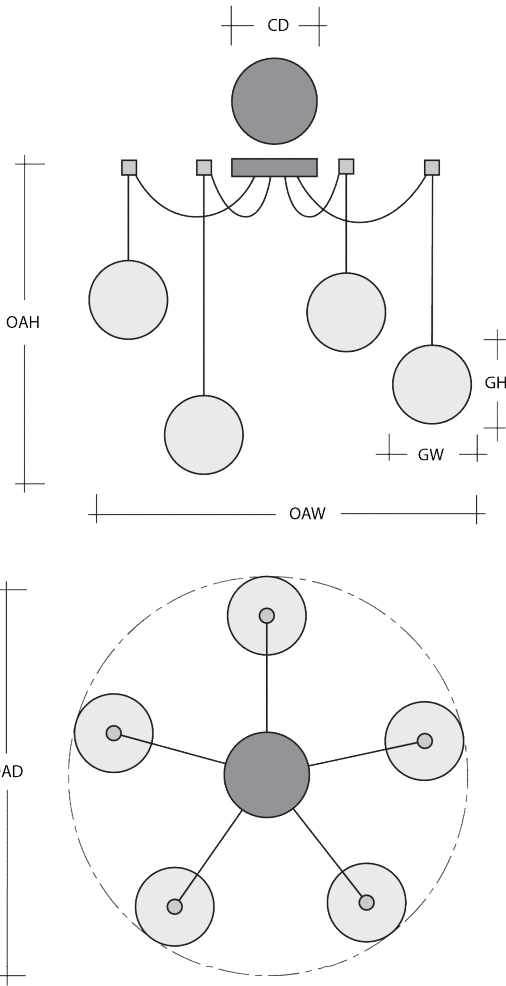

VESSEL SWAG MULTI-PENDANT 6 PC.

A modern fusion of geometric form and organic design, this versatile chandelier style enables customization of the placement and height of each pendant. Vessel glass is illuminated with integrated LED, creating a captivating play of light and shadow that brings visual intrigue and sophistication to today's interiors. Choose from several glass colors and finishes.

Metallic Finishes

Glass Colors

Product Notes-PLEASE READ:

- All Hammerton Studio fixtures are handcrafted by artisans. Subtle imperfections reflect the mark of the maker and should be expected.
- This product may incorporate both steel and aluminum material. Transparent finishes may vary between steel and aluminum components.
- Products incorporating artisan blown and cast glass may create dramatic patterns of light and shadow on surrounding surfaces. While this is often desirable, shadowing can be minimized by adding recessed ceiling light to the installation area.

General Notes:

- Visit studio.hammerton.com to read our complete warranty.
- All dimensions are in inches unless otherwise noted. Dimensions may vary up to 7/8".

Scan for Product
& Install Info

HAMMERTON STUDIO

VESSEL SWAG MULTI-PENDANT 6 PC.

Product Dimensions		Inches
OAH	Over All Height: Min-Max	17.9 - 120
OAW	Over All Width: Min-Max	15.2 - 294.2
CD	Canopy Diameter	6

Glass Dimensions		
	Large Glass Quantity	2
GH-GW	Large Glass Size: GH x GW	13x6.2
	Medium Glass Quantity	2
GH-GW	Medium Glass Size: GH x GW	10x4.7
	Small Glass Quantity	2
GH-GW	Small Glass Size: GH x GW	5.6x6.7