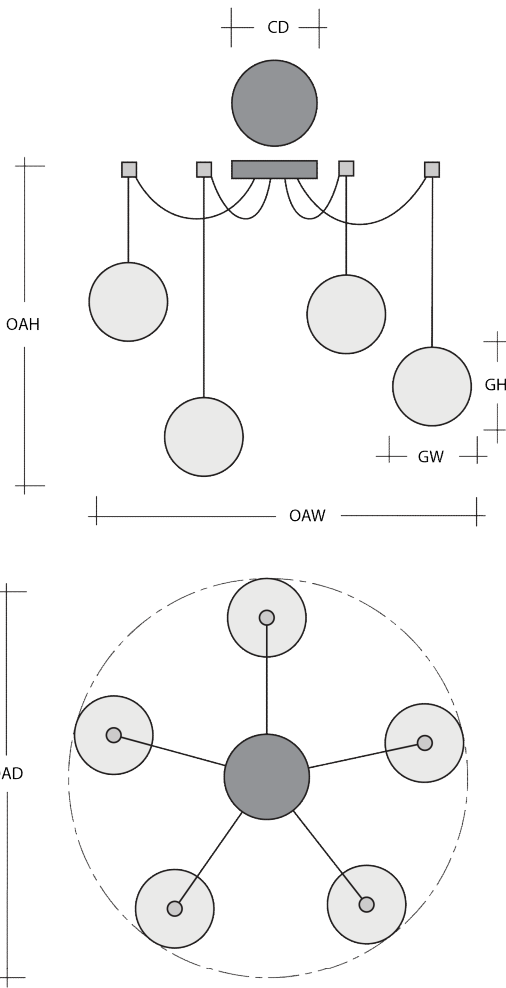

VESSEL SWAG MULTI-PENDANT 3 PC.

A modern fusion of geometric form and organic design, this versatile chandelier style enables customization of the placement and height of each pendant. Vessel glass is illuminated with integrated LED, creating a captivating play of light and shadow that brings visual intrigue and sophistication to today's interiors. Choose from several glass colors and finishes.

Metallic Finishes

Glass Colors

Product Notes-PLEASE READ:

- All Hammerton Studio fixtures are handcrafted by artisans. Subtle imperfections reflect the mark of the maker and should be expected.
- This product may incorporate both steel and aluminum material. Transparent finishes may vary between steel and aluminum components.
- Products incorporating artisan blown and cast glass may create dramatic patterns of light and shadow on surrounding surfaces. While this is often desirable, shadowing can be minimized by adding recessed ceiling light to the installation area.

General Notes:

- Visit studio.hammerton.com to read our complete warranty.
- All dimensions are in inches unless otherwise noted. Dimensions may vary up to 7/8".

Scan for Product
& Install Info

HAMMERTON STUDIO

VESSEL SWAG MULTI-PENDANT 3 PC.

Product Dimensions		Inches
OAH	Over All Height: Min-Max	17.9 - 120
OAW	Over All Width: Min-Max	15.2 - 294.2
CD	Canopy Diameter	6

Glass Dimensions		
	Large Glass Quantity	1
GH-GW	Large Glass Size: GH x GW	13x6.2
	Medium Glass Quantity	1
GH-GW	Medium Glass Size: GH x GV	10x4.7
	Small Glass Quantity	1
GH-GW	Small Glass Size: GH x GW	5.6x6.7