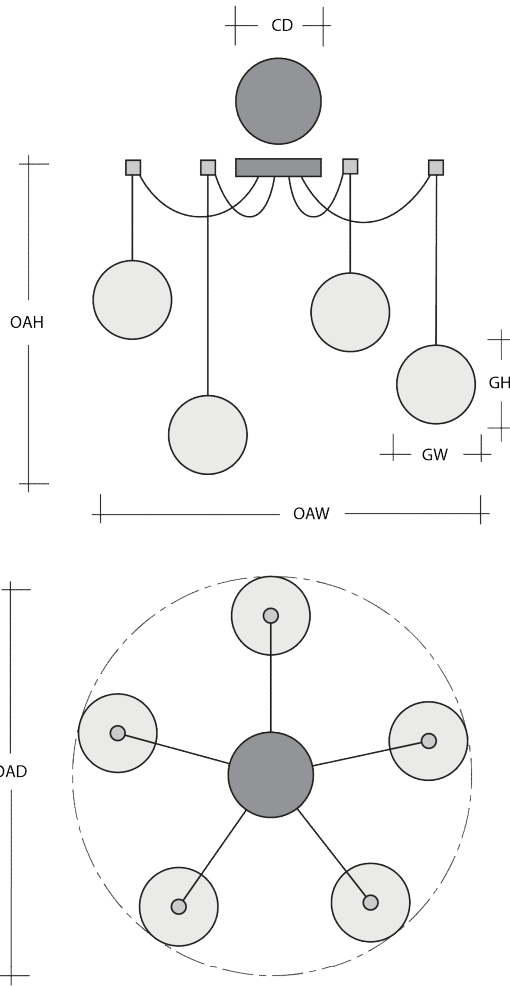

MESA SWAG MULTI-PENDANT 12 PC.

Featuring beautifully striated crystal glass diffusers that evoke the rugged beauty of Southwest landscapes, this versatile chandelier style enables customization of the placement and height of each pendant. Mesa glass is individually handcrafted by Hammerton artisans in Salt Lake City and illuminated with integrated LED. Choose from several glass colors and finishes.

Metallic Finishes

Glass Colors

Product Notes-PLEASE READ:

- All Hammerton Studio fixtures are handcrafted by artisans. Subtle imperfections reflect the mark of the maker and should be expected.
- This product may incorporate both steel and aluminum material. Transparent finishes may vary between steel and aluminum components.
- Products incorporating artisan blown and cast glass may create dramatic patterns of light and shadow on surrounding surfaces. While this is often desirable, shadowing can be minimized by adding recessed ceiling light to the installation area.

General Notes:

- Visit studio.hammerton.com to read our complete warranty.
- All dimensions are in inches unless otherwise noted. Dimensions may vary up to 7/8".

Revision date: May 2024

Scan for Product
& Install Info

HAMMERTON STUDIO

MESA SWAG MULTI-PENDANT 12 PC.

Product Dimensions		Inches
OAH	Over All Height: Min-Max	16.5 - 120
OAW	Over All Width: Min-Max	17.4 - 296.4
CD	Canopy Diameter	9

Glass Dimensions		
	Large Glass Quantity	4
GH-GW	Large Glass Size: GH x GW	10.8 x 8.4
	Medium Glass Quantity	4
GH-GW	Medium Glass Size: GH x GW	5.8 x 7.6
	Small Glass Quantity	4
GH-GW	Small Glass Size: GH x GW	4.8 x 6.3