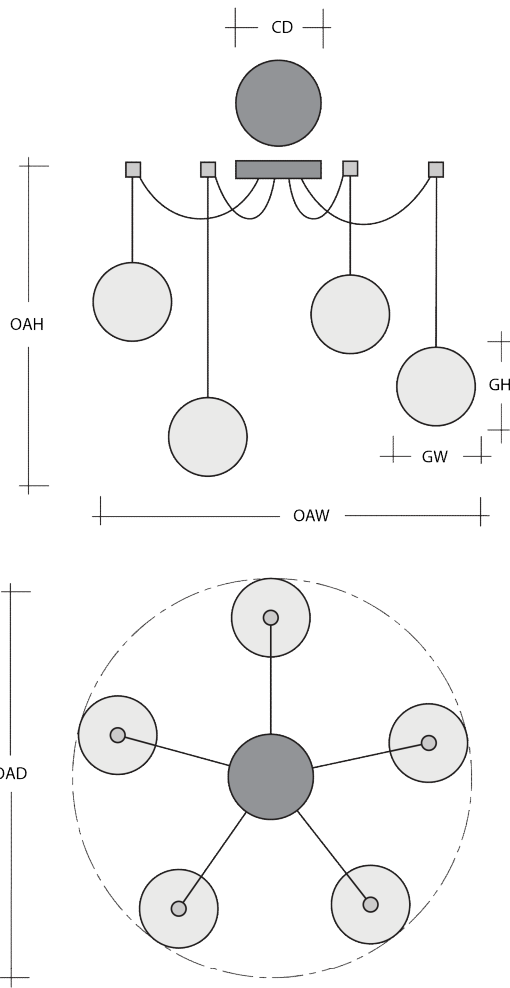

MESA SWAG MULTI-PENDANT 9 PC.

Featuring beautifully striated crystal glass diffusers that evoke the rugged beauty of Southwest landscapes, this versatile chandelier style enables customization of the placement and height of each pendant. Mesa glass is individually handcrafted by Hammerton artisans in Salt Lake City and illuminated with integrated LED. Choose from several glass colors and finishes.

Metallic Finishes

Glass Colors

Product Notes-PLEASE READ:

- All Hammerton Studio fixtures are handcrafted by artisans. Subtle imperfections reflect the mark of the maker and should be expected.
- This product may incorporate both steel and aluminum material. Transparent finishes may vary between steel and aluminum components.
- Products incorporating artisan blown and cast glass may create dramatic patterns of light and shadow on surrounding surfaces. While this is often desirable, shadowing can be minimized by adding recessed ceiling light to the installation area.

General Notes:

- Visit studio.hammerton.com to read our complete warranty.
- All dimensions are in inches unless otherwise noted. Dimensions may vary up to 7/8".

Scan for Product
& Install Info

HAMMERTON STUDIO

MESA SWAG MULTI-PENDANT 9 PC.

Product Dimensions		Inches
OAH	Over All Height: Min-Max	16.5 - 120
OAW	Over All Width: Min-Max	17.4 - 296.4
CD	Canopy Diameter	9

Glass Dimensions		
	Large Glass Quantity	3
GH-GW	Large Glass Size: GH x GW	10.8 x 8.4
	Medium Glass Quantity	3
GH-GW	Medium Glass Size: GH x GW	5.8 x 7.6
	Small Glass Quantity	3
GH-GW	Small Glass Size: GH x GW	4.8 x 6.3