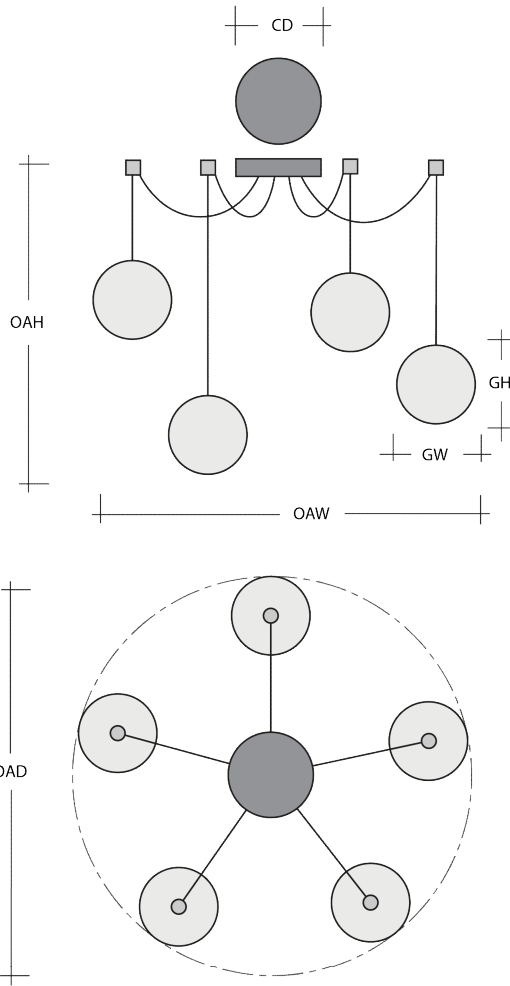

MESA SWAG MULTI-PENDANT 6 PC.

Featuring beautifully striated crystal glass diffusers that evoke the rugged beauty of Southwest landscapes, this versatile chandelier style enables customization of the placement and height of each pendant. Mesa glass is individually handcrafted by Hammerton artisans in Salt Lake City and illuminated with integrated LED. Choose from several glass colors and finishes.

Metallic Finishes

Glass Colors

Product Notes-PLEASE READ:

- All Hammerton Studio fixtures are handcrafted by artisans. Subtle imperfections reflect the mark of the maker and should be expected.
- This product may incorporate both steel and aluminum material. Transparent finishes may vary between steel and aluminum components.
- Products incorporating artisan blown and cast glass may create dramatic patterns of light and shadow on surrounding surfaces. While this is often desirable, shadowing can be minimized by adding recessed ceiling light to the installation area.

General Notes:

- Visit studio.hammerton.com to read our complete warranty.
- All dimensions are in inches unless otherwise noted. Dimensions may vary up to 7/8".

Scan for Product
& Install Info

HAMMERTON STUDIO

MESA SWAG MULTI-PENDANT 6 PC.

Product Dimensions		Inches
OAH	Over All Height: Min-Max	15.2 - 120
OAW	Over All Width: Min-Max	17.4 - 296.4
CD	Canopy Diameter	6

Glass Dimensions		
	Large Glass Quantity	2
GH-GW	Large Glass Size: GH x GW	10.8 x 8.4
	Medium Glass Quantity	2
GH-GW	Medium Glass Size: GH x GW	5.8 x 7.6
	Small Glass Quantity	2
GH-GW	Small Glass Size: GH x GW	4.8 x 6.3