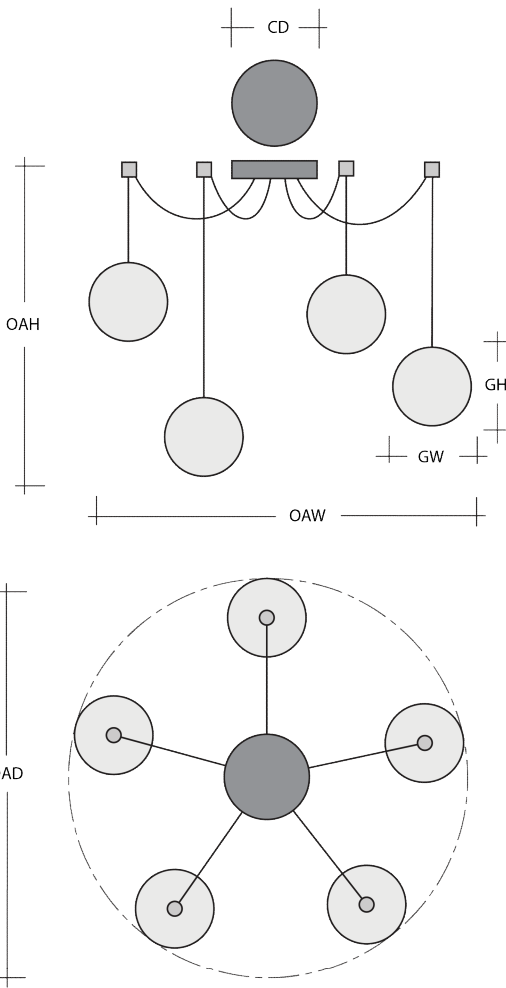

MESA SWAG MULTI-PENDANT 3 PC.

Featuring beautifully striated crystal glass diffusers that evoke the rugged beauty of Southwest landscapes, this versatile chandelier style enables customization of the placement and height of each pendant. Mesa glass is individually handcrafted by Hammerton artisans in Salt Lake City and illuminated with integrated LED. Choose from several glass colors and finishes.

Metallic Finishes

Glass Colors

Product Notes-PLEASE READ:

- All Hammerton Studio fixtures are handcrafted by artisans. Subtle imperfections reflect the mark of the maker and should be expected.
- This product may incorporate both steel and aluminum material. Transparent finishes may vary between steel and aluminum components.
- Products incorporating artisan blown and cast glass may create dramatic patterns of light and shadow on surrounding surfaces. While this is often desirable, shadowing can be minimized by adding recessed ceiling light to the installation area.

General Notes:

- Visit studio.hammerton.com to read our complete warranty.
- All dimensions are in inches unless otherwise noted. Dimensions may vary up to 7/8".

Scan for Product
& Install Info

HAMMERTON STUDIO

MESA SWAG MULTI-PENDANT 3 PC.

Product Dimensions		Inches
OAH	Over All Height: Min-Max	15.2 - 120
OAW	Over All Width: Min-Max	17.4 - 296.4
CD	Canopy Diameter	6

Glass Dimensions		
	Large Glass Quantity	1
GH-GW	Large Glass Size: GH x GW	10.8 x 8.4
	Medium Glass Quantity	1
GH-GW	Medium Glass Size: GH x GV	5.8 x 7.6
	Small Glass Quantity	1
GH-GW	Small Glass Size: GH x GW	4.8 x 6.3